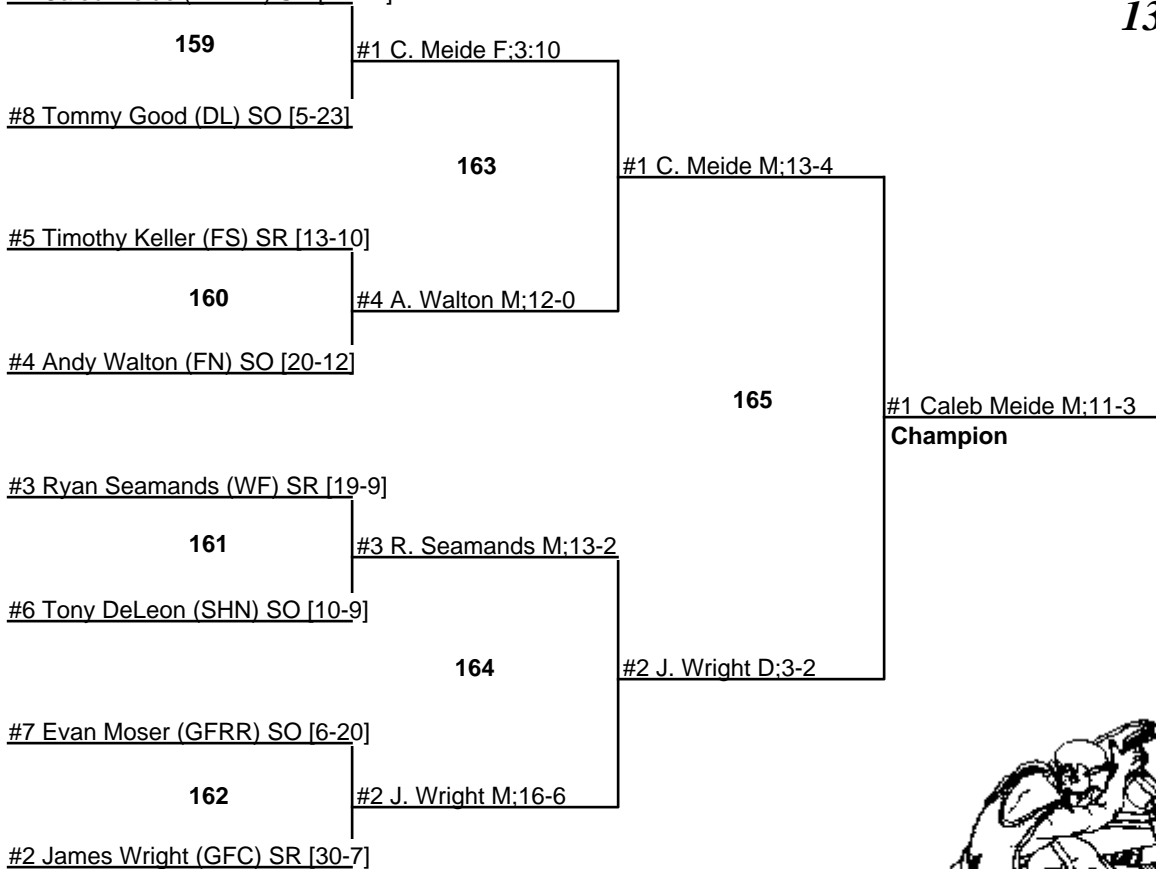

# 2010 EDC Wrestling Tournament

13 February 2010

135

#1 Caleb Meide (WAHP) SR [22-11]

#8 Tommy Good (DL)

Loser of 159

174

#5 Timothy Keller (FS)

Loser of 160

176

#3 Ryan Seamands (WF)

Loser of 164

#4 Andy Walton (FN)

Loser of 163

#6 Tony DeLeon (SHN)

Loser of 161

#7 E. Moser

Loser of 175

#8 Tommy Good D:7-4

**Seventh Place**