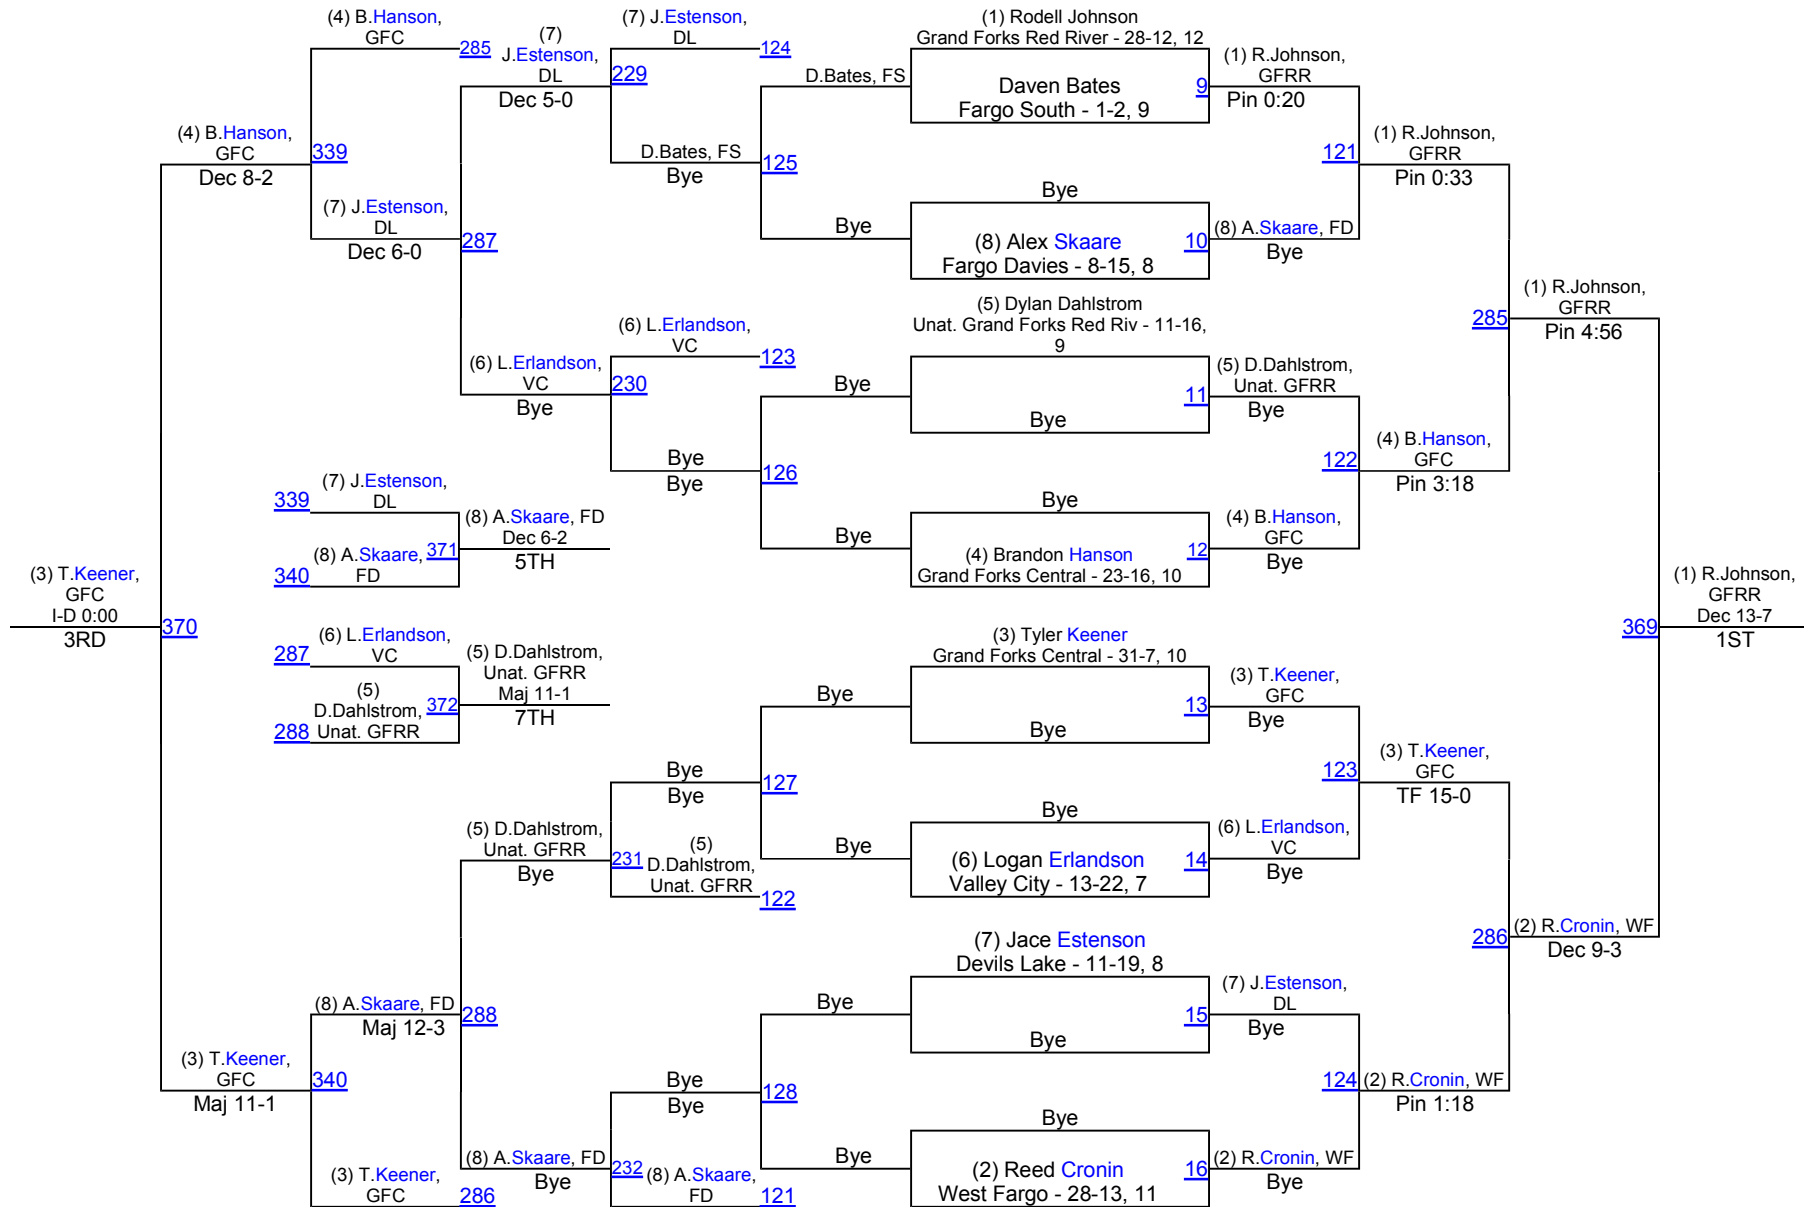

2013 ND Class A East Region

113