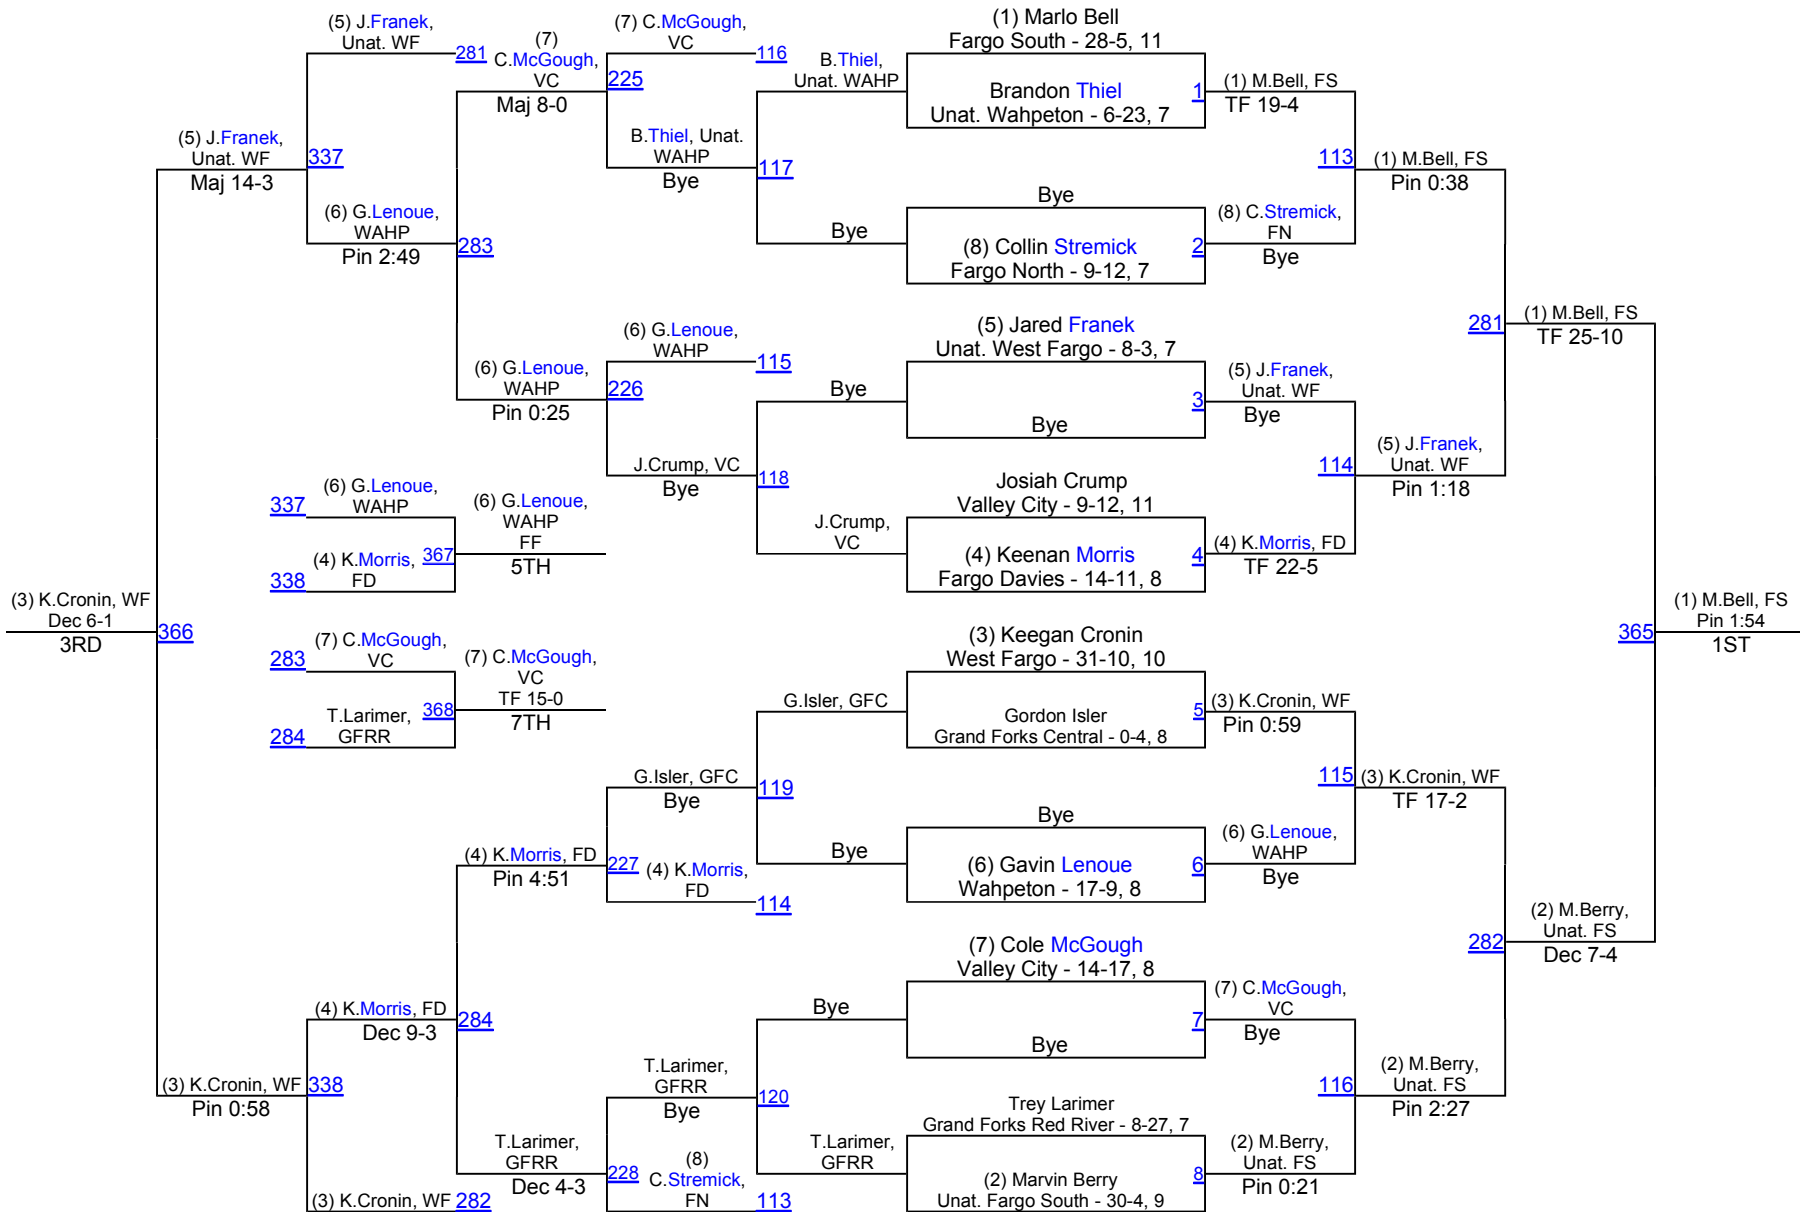

Team Scores

Team Name	Points	1st	2nd	3rd	4th	5th	6th	7th	8th	Total
1. West Fargo	302.5	6	4	4	2	0	0	1	0	17
2. Fargo Davies	189.5	1	4	2	0	3	2	2	2	16
3. Grand Forks Red River	187.0	3	1	0	3	1	3	1	2	14
4. Fargo North	141.0	1	1	1	2	2	2	2	0	11
5. Wahpeton	139.0	0	1	2	1	5	0	2	0	11
6. Valley City	136.0	1	0	1	4	0	1	4	2	13
7. Grand Forks Central	123.0	1	0	2	2	2	1	1	3	12
8. Fargo South	102.0	1	3	0	0	0	4	0	3	11
9. Devils Lake	62.0	0	0	2	0	1	1	1	2	7

2013 ND Class A East Region

106