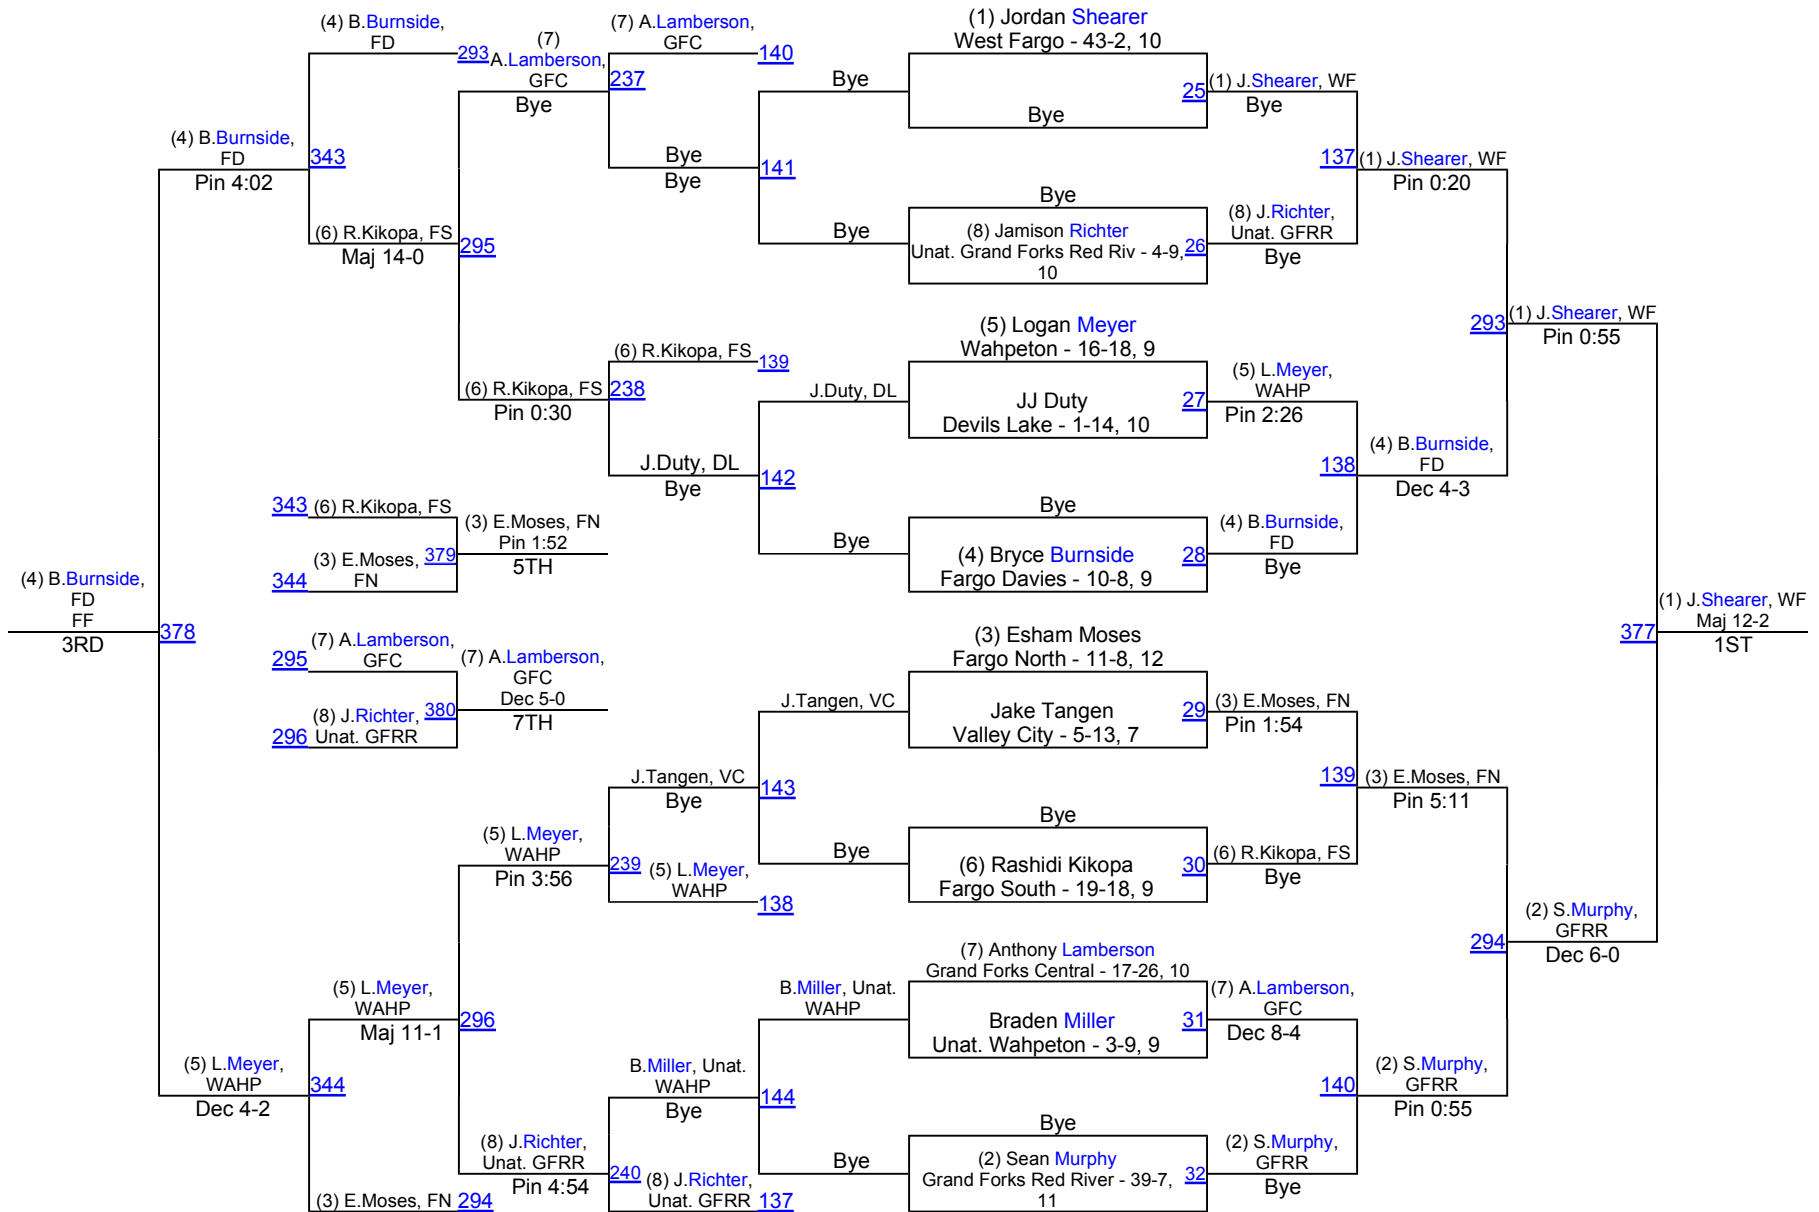

2013 ND Class A East Region

126