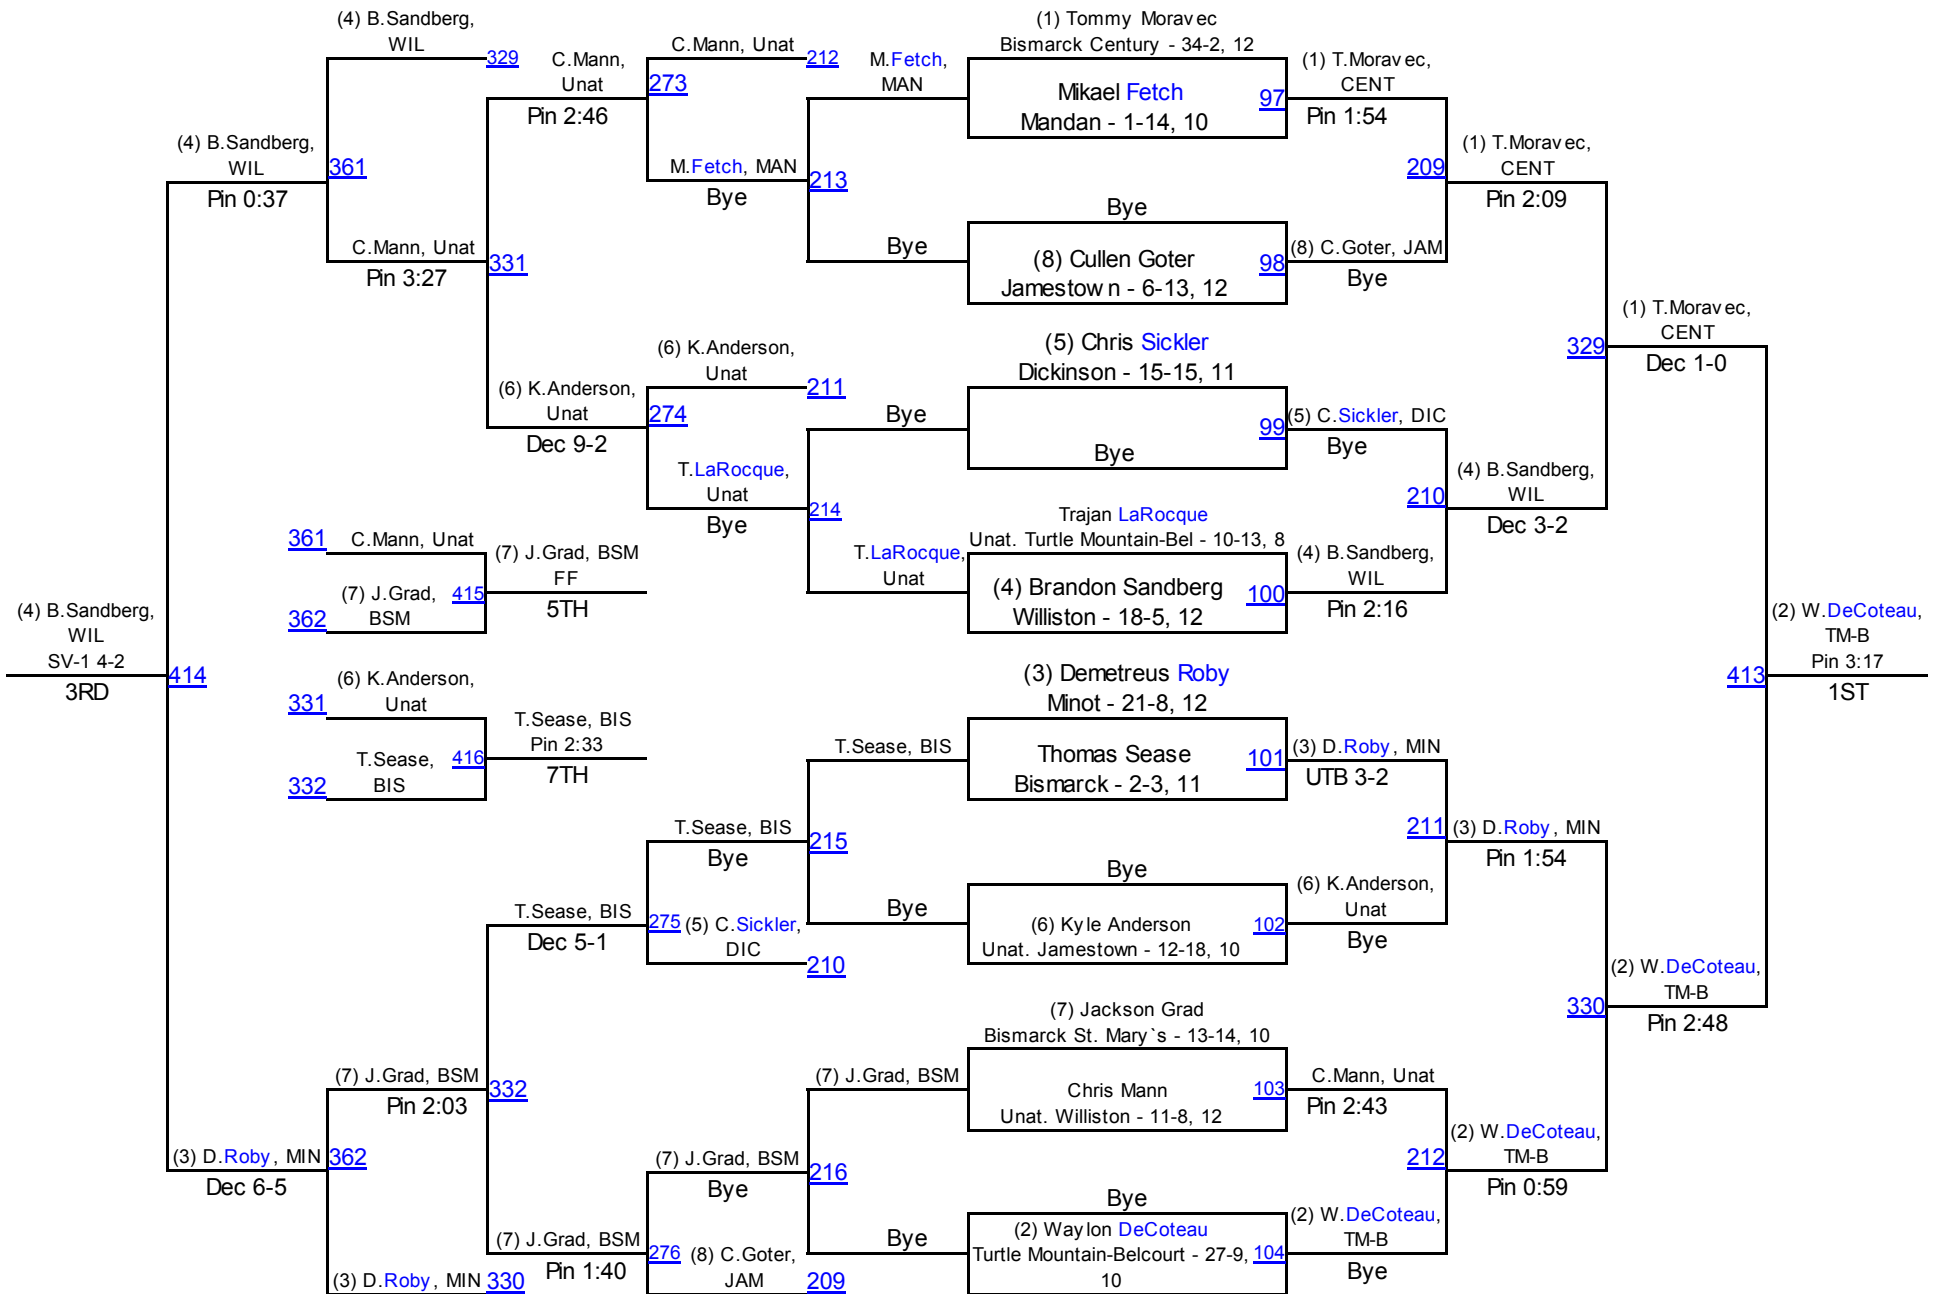

2013 ND Class A West Region

170

2013 ND Class A West Region

182

2013 ND Class A West Region

195

2013 ND Class A West Region

220