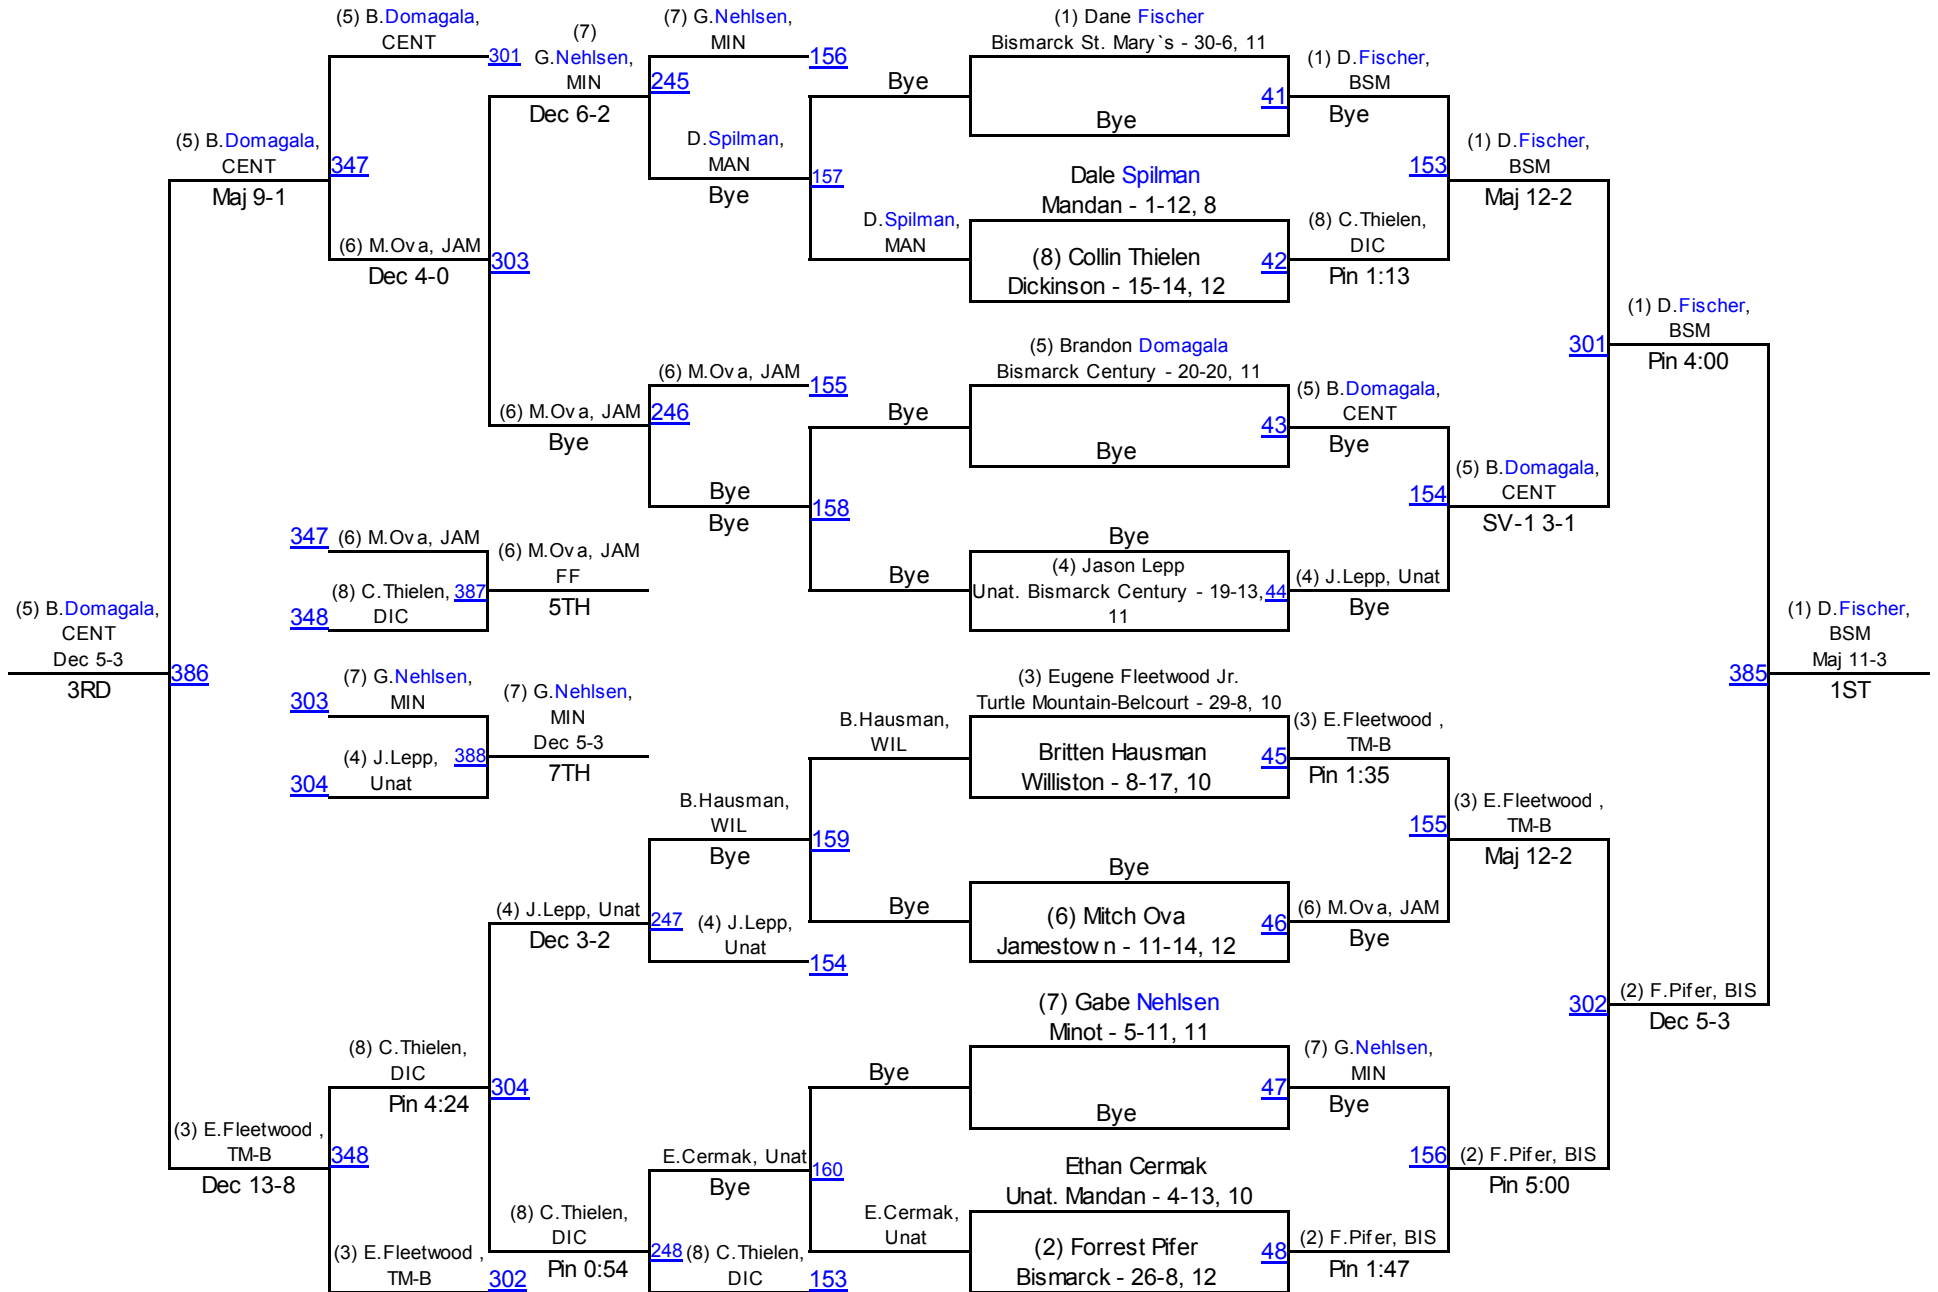

2013 ND Class A West Region

138