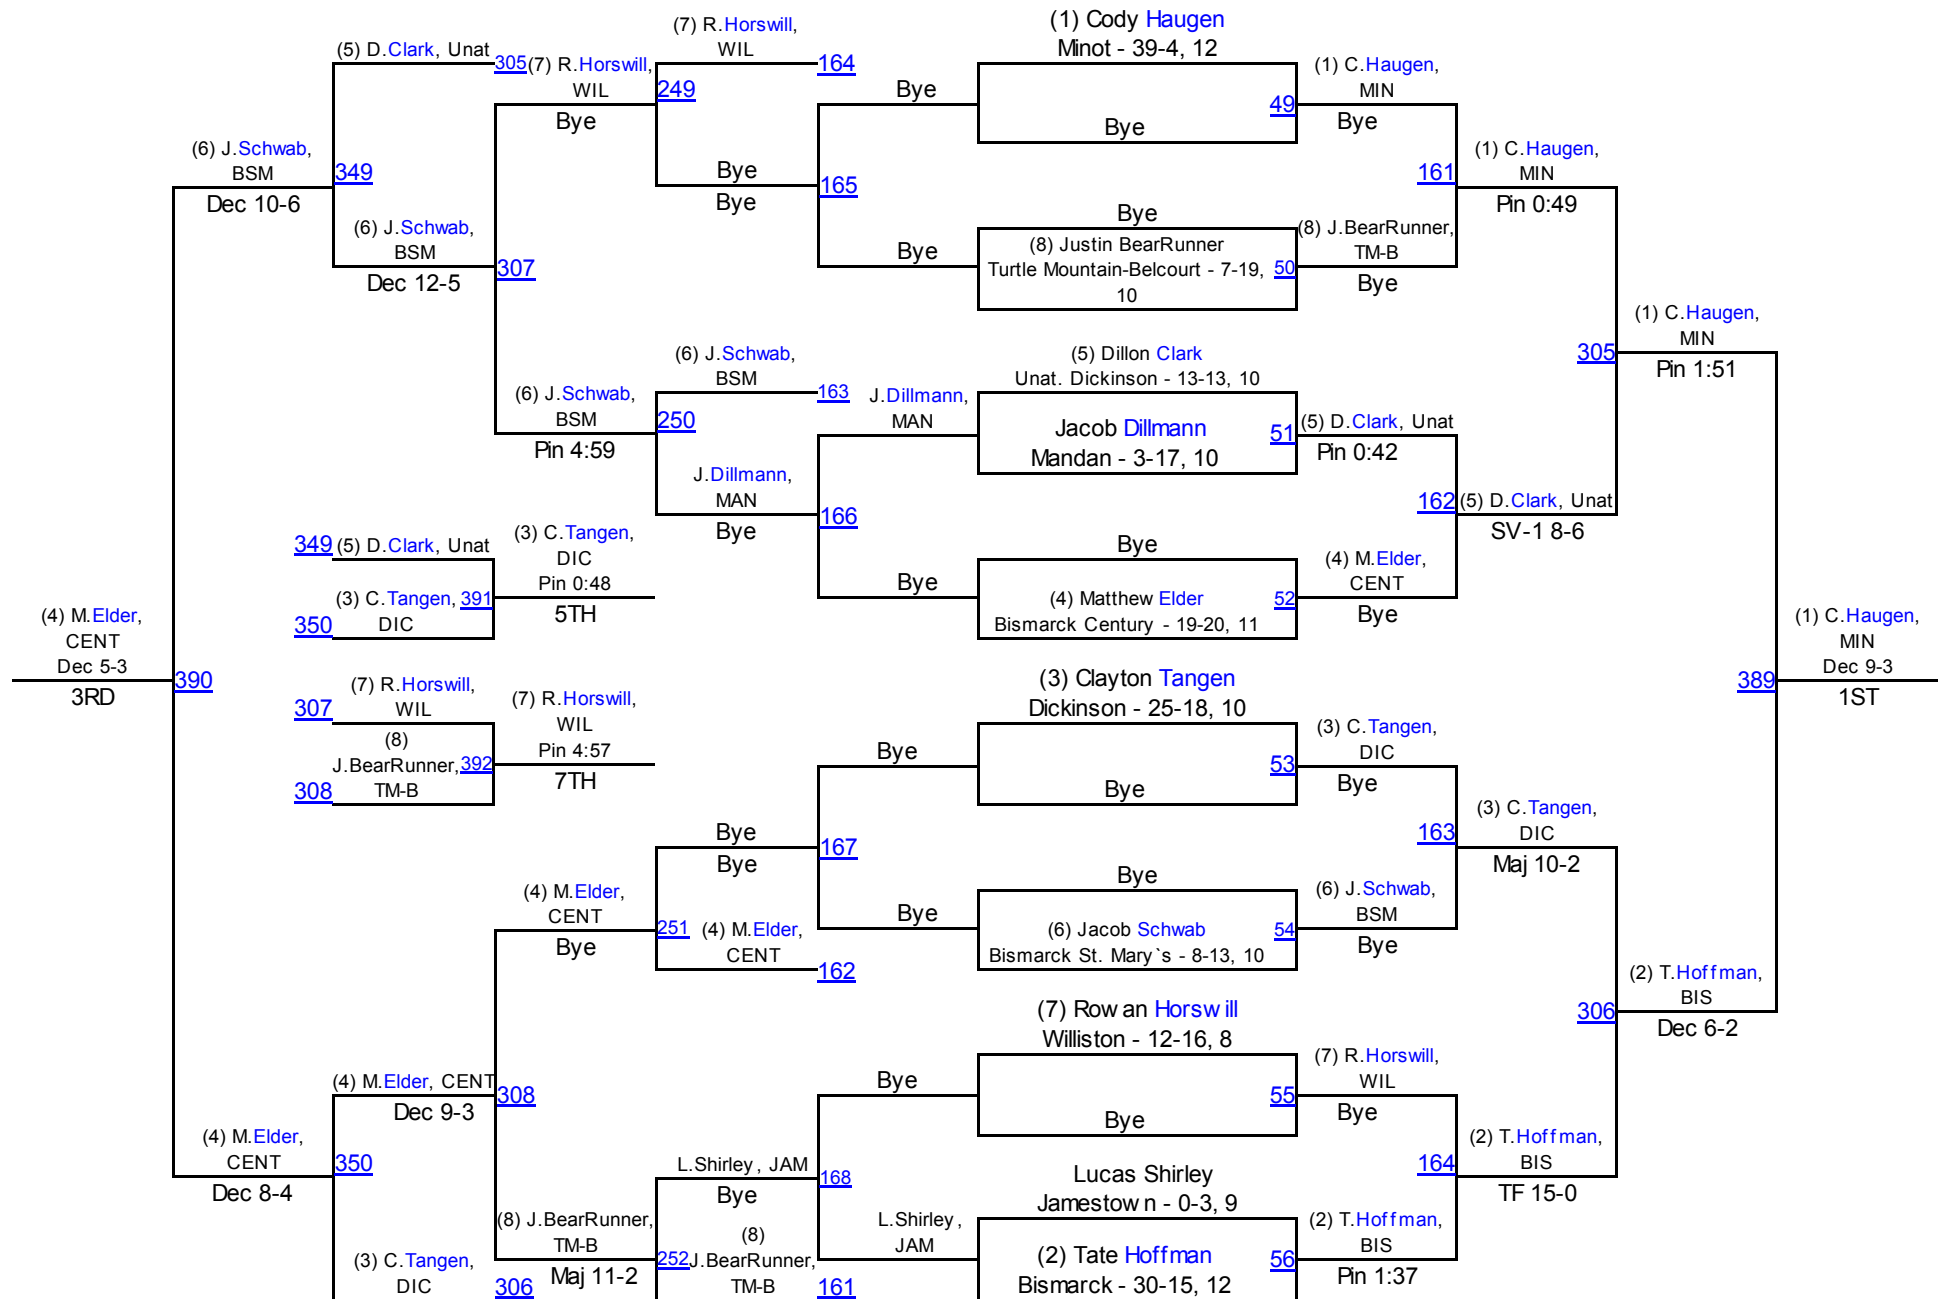

2013 ND Class A West Region

145