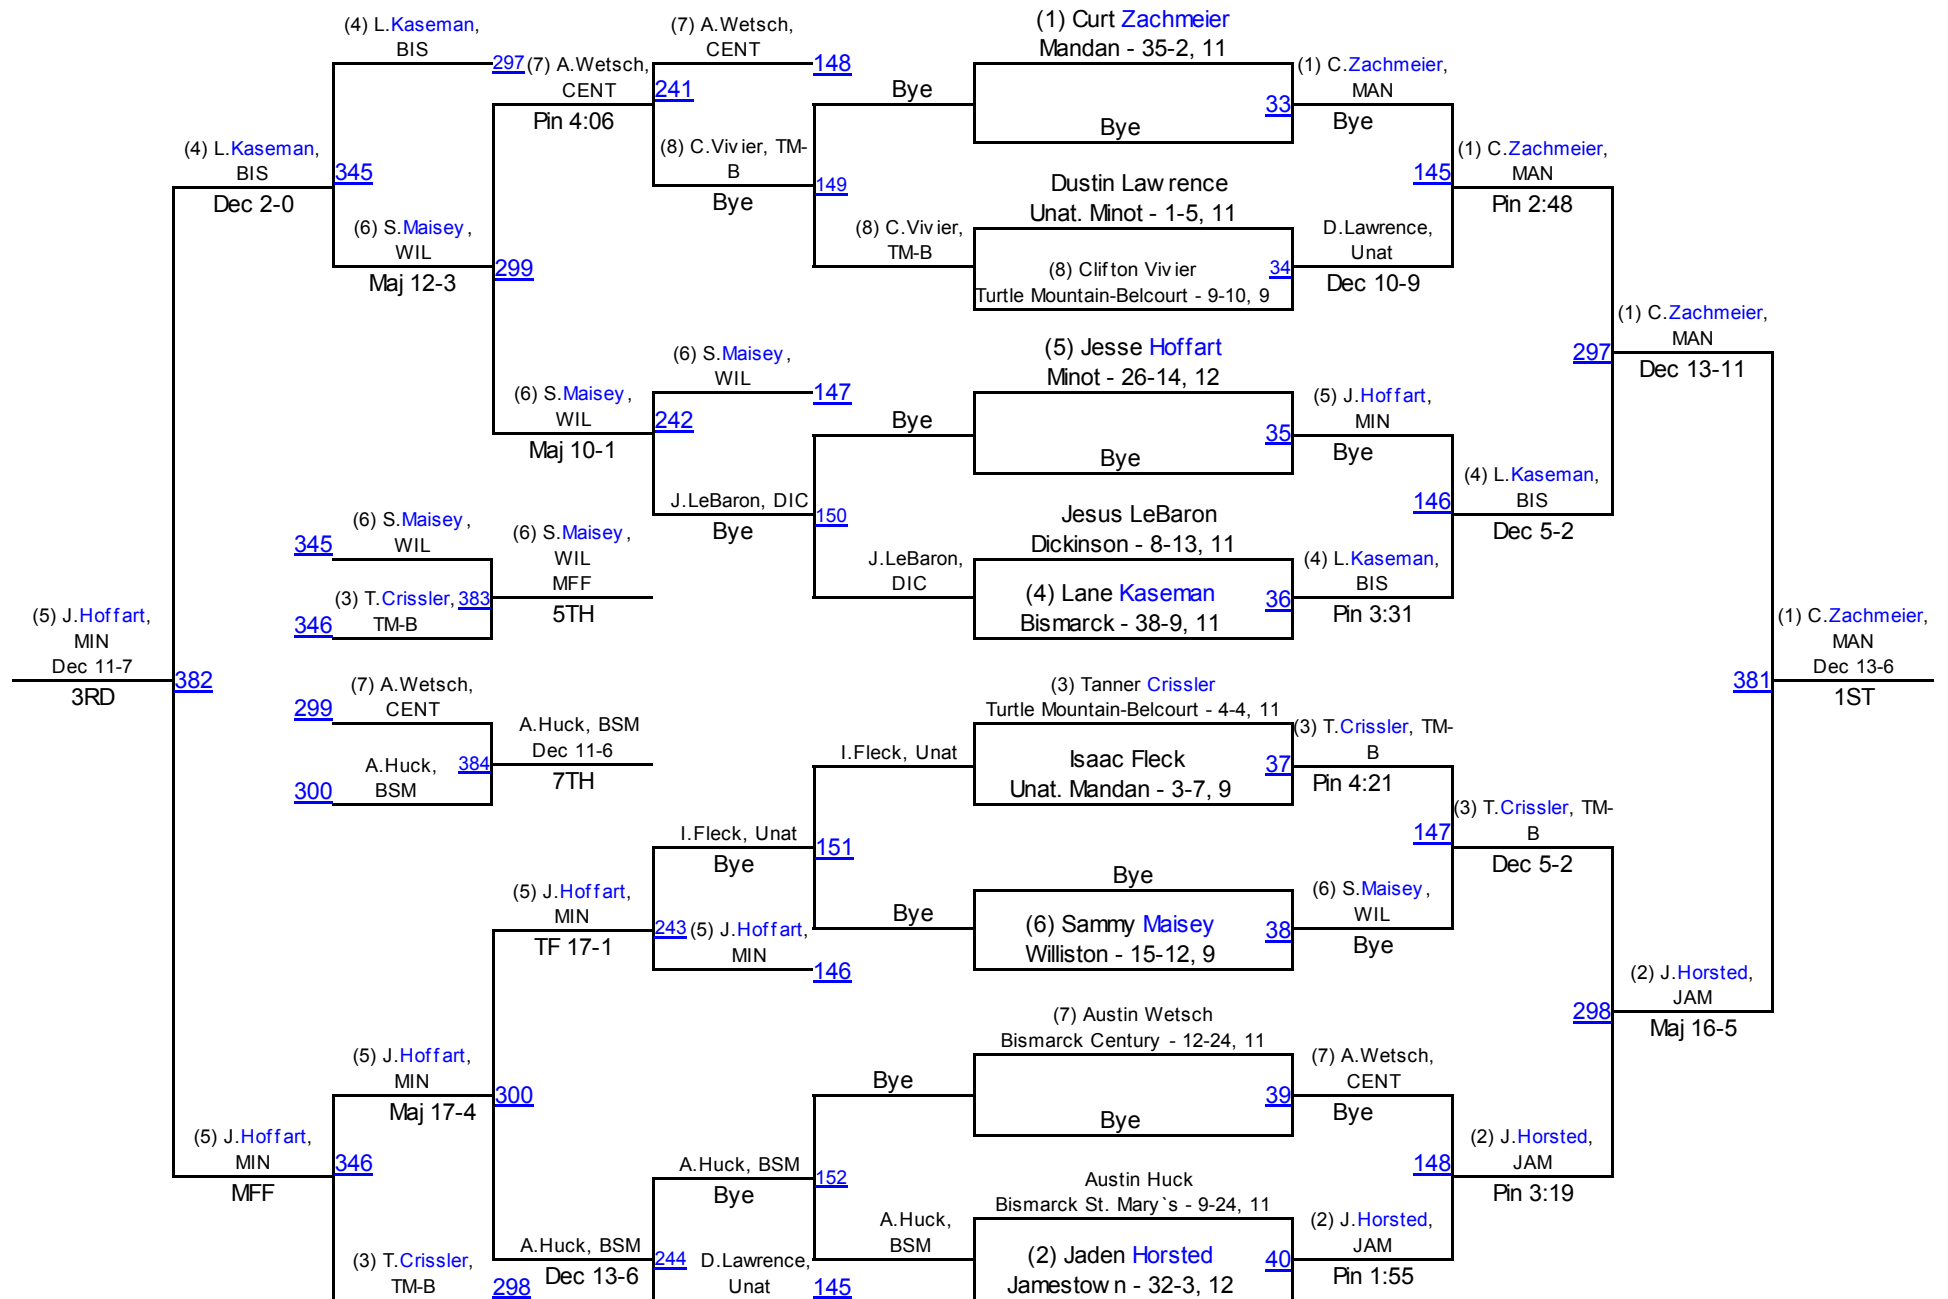

2013 ND Class A West Region

132