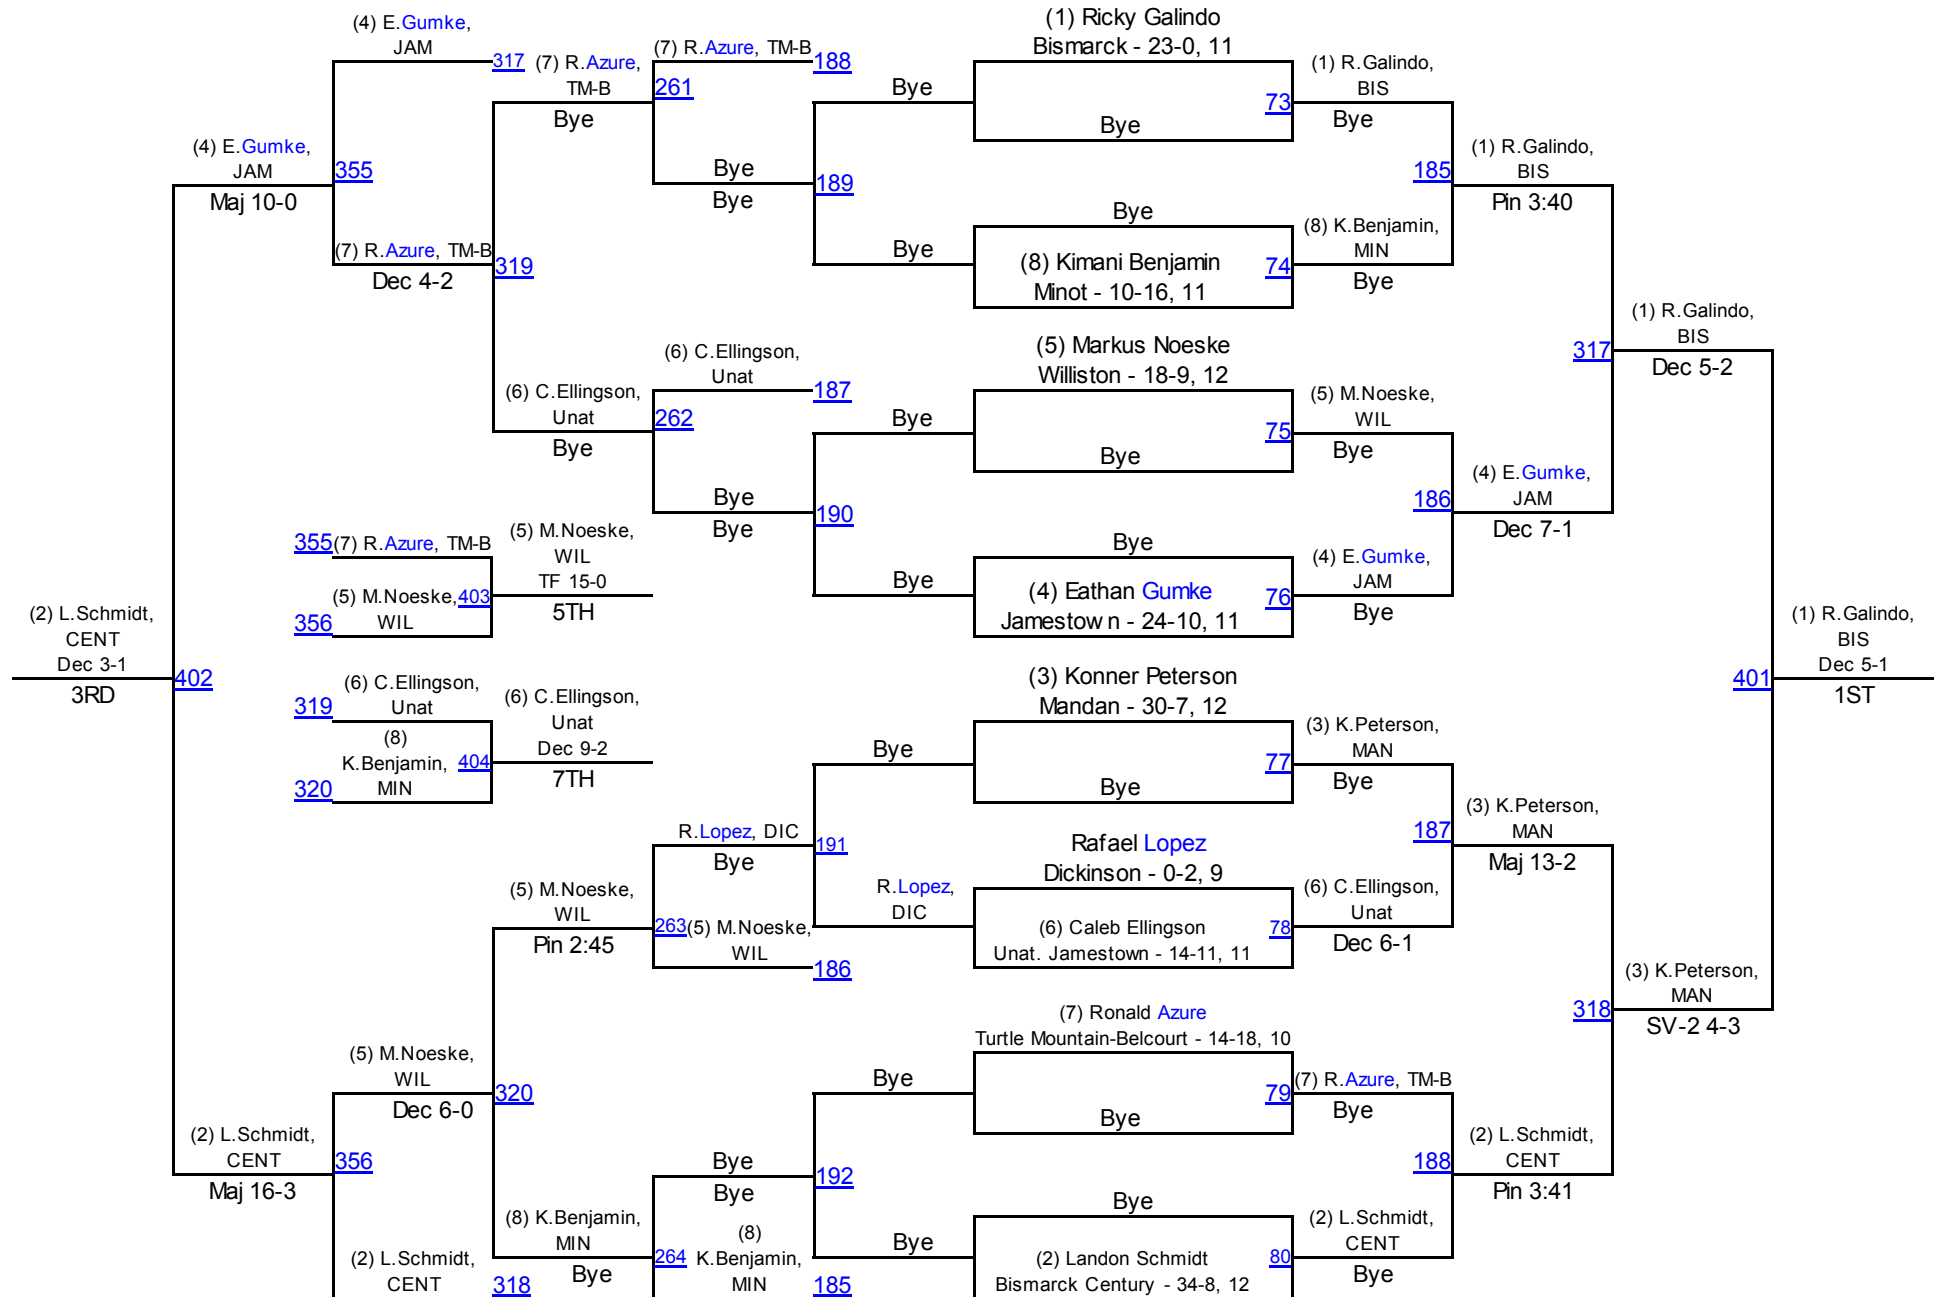

2013 ND Class A West Region

170