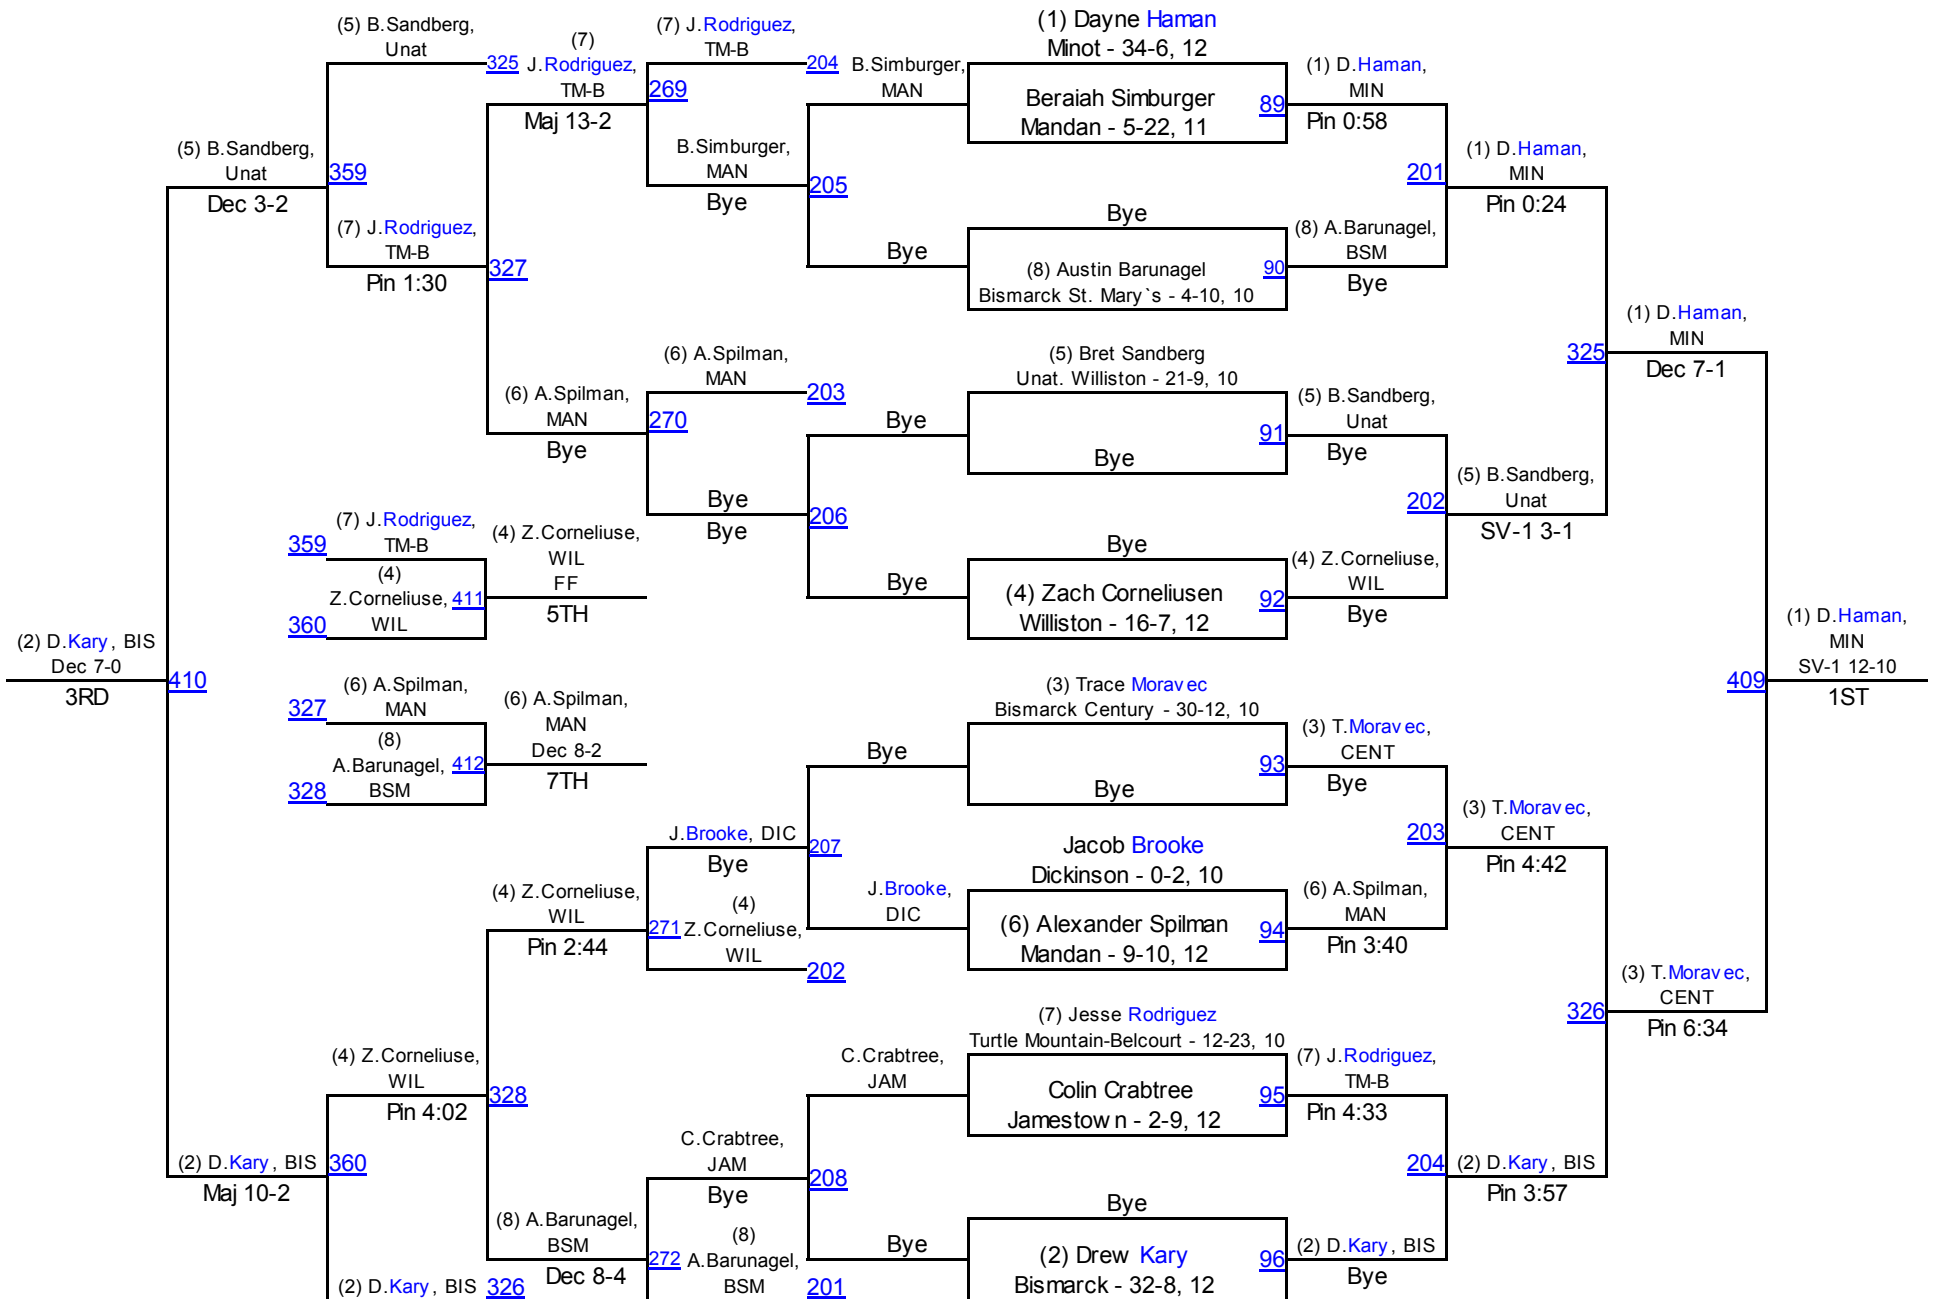

2013 ND Class A West Region

170

2013 ND Class A West Region

182

2013 ND Class A West Region

195

2013 ND Class A West Region

220