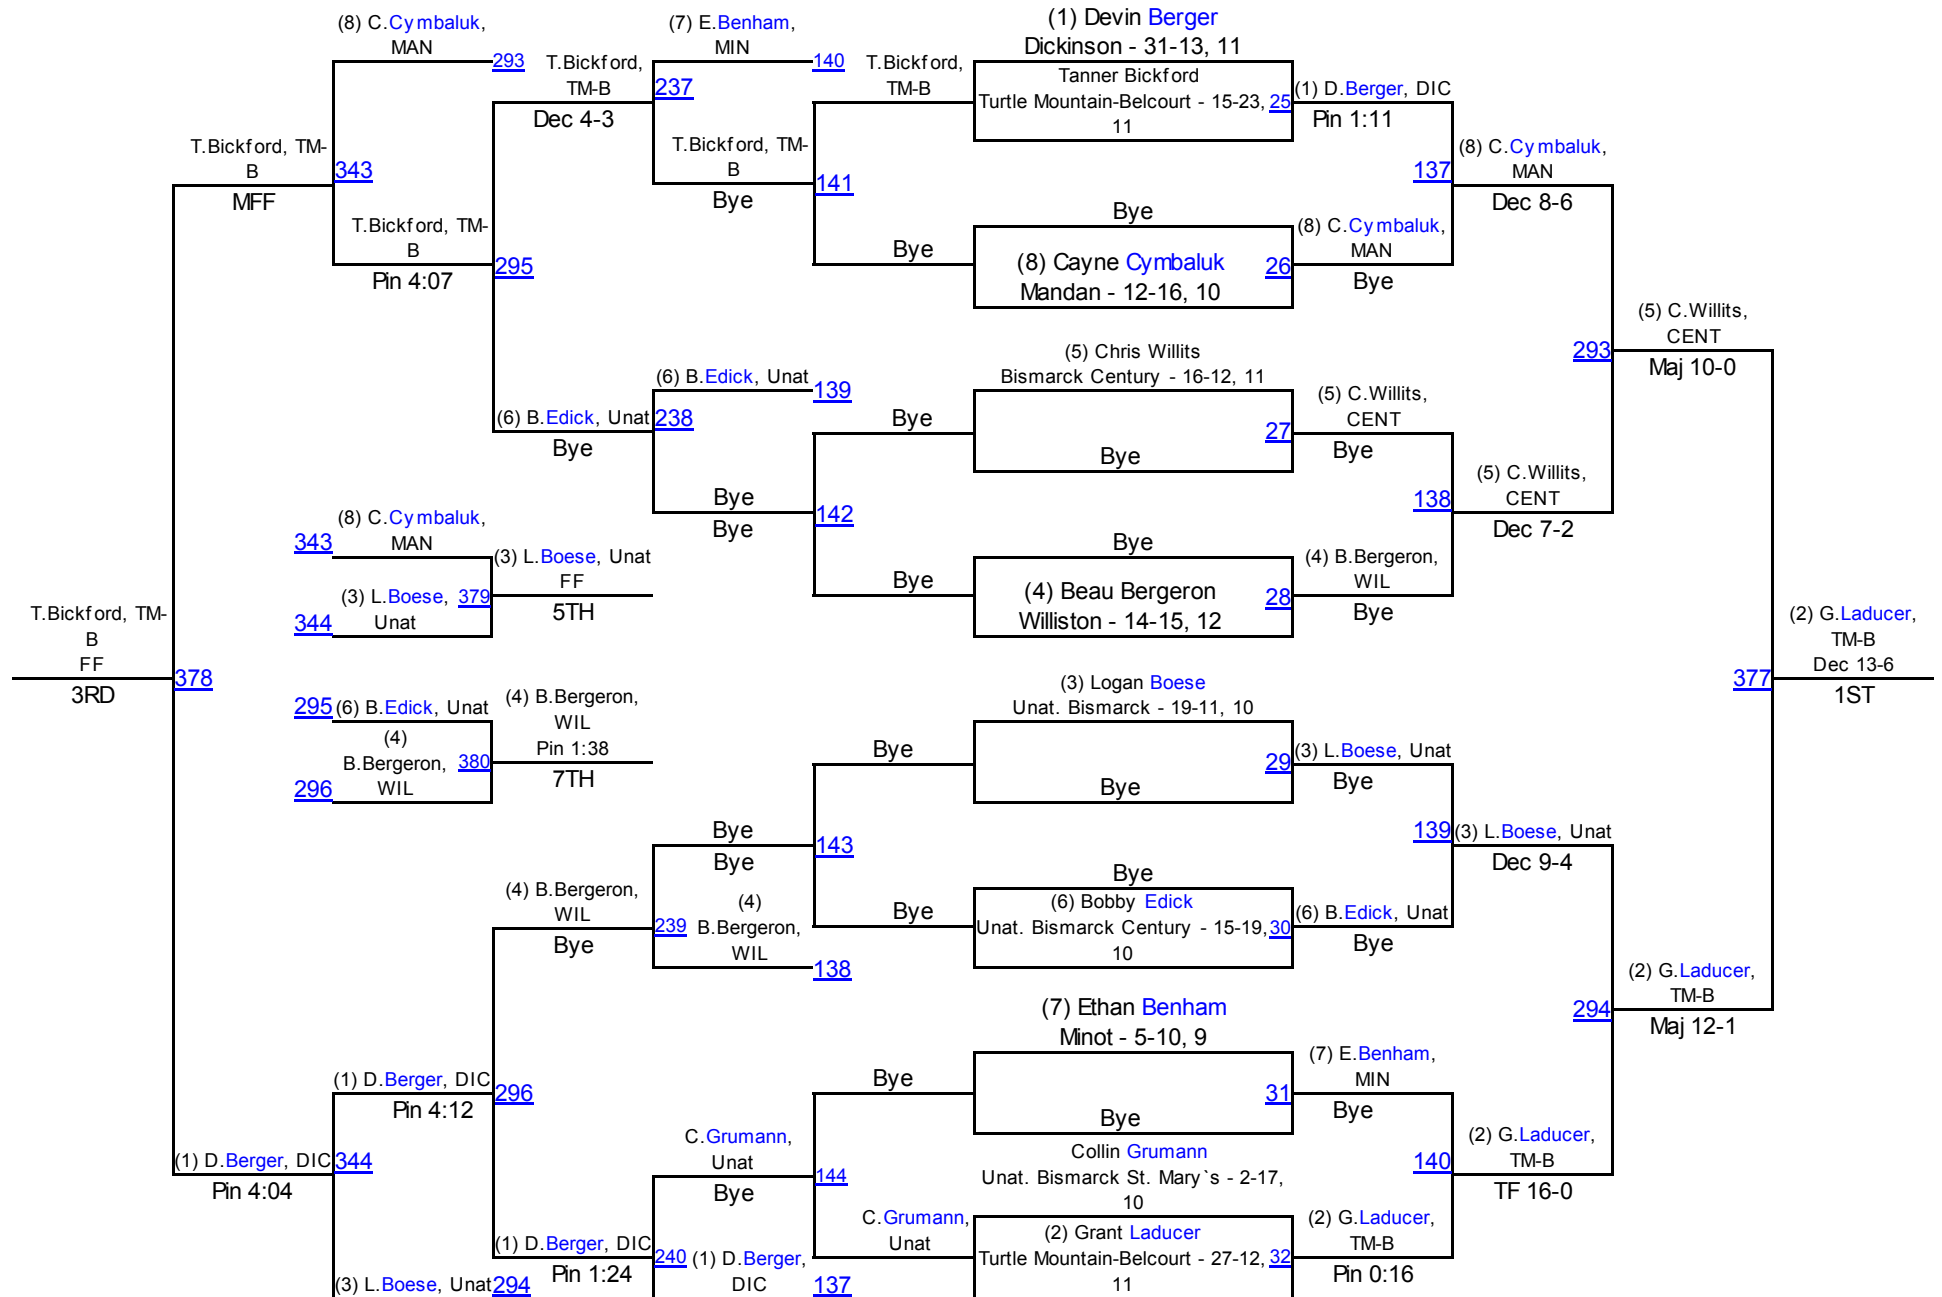

2013 ND Class A West Region

126