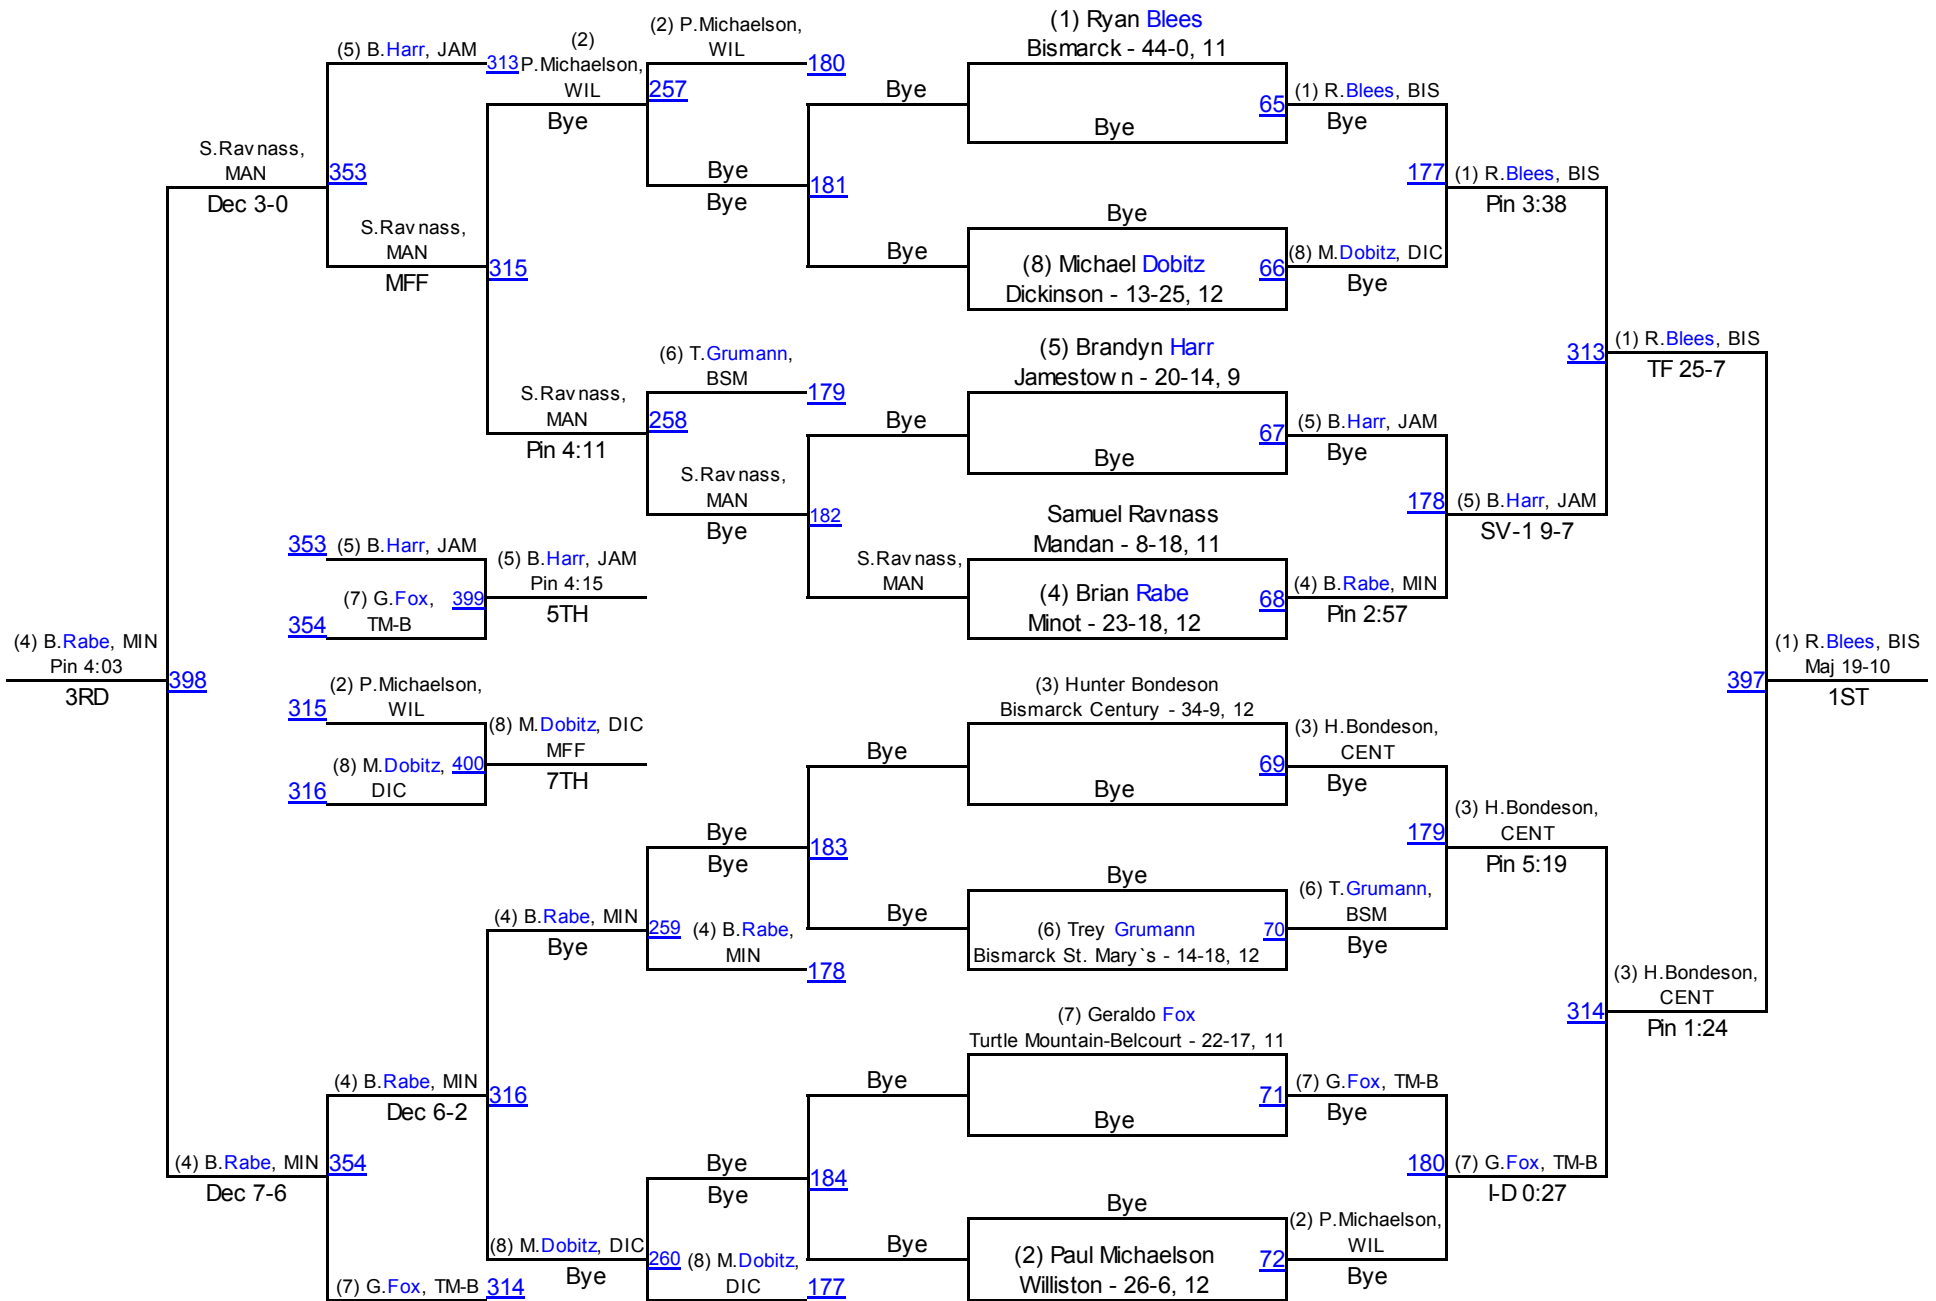

2013 ND Class A West Region

138

2013 ND Class A West Region

145

2013 ND Class A West Region

152

2013 ND Class A West Region

160