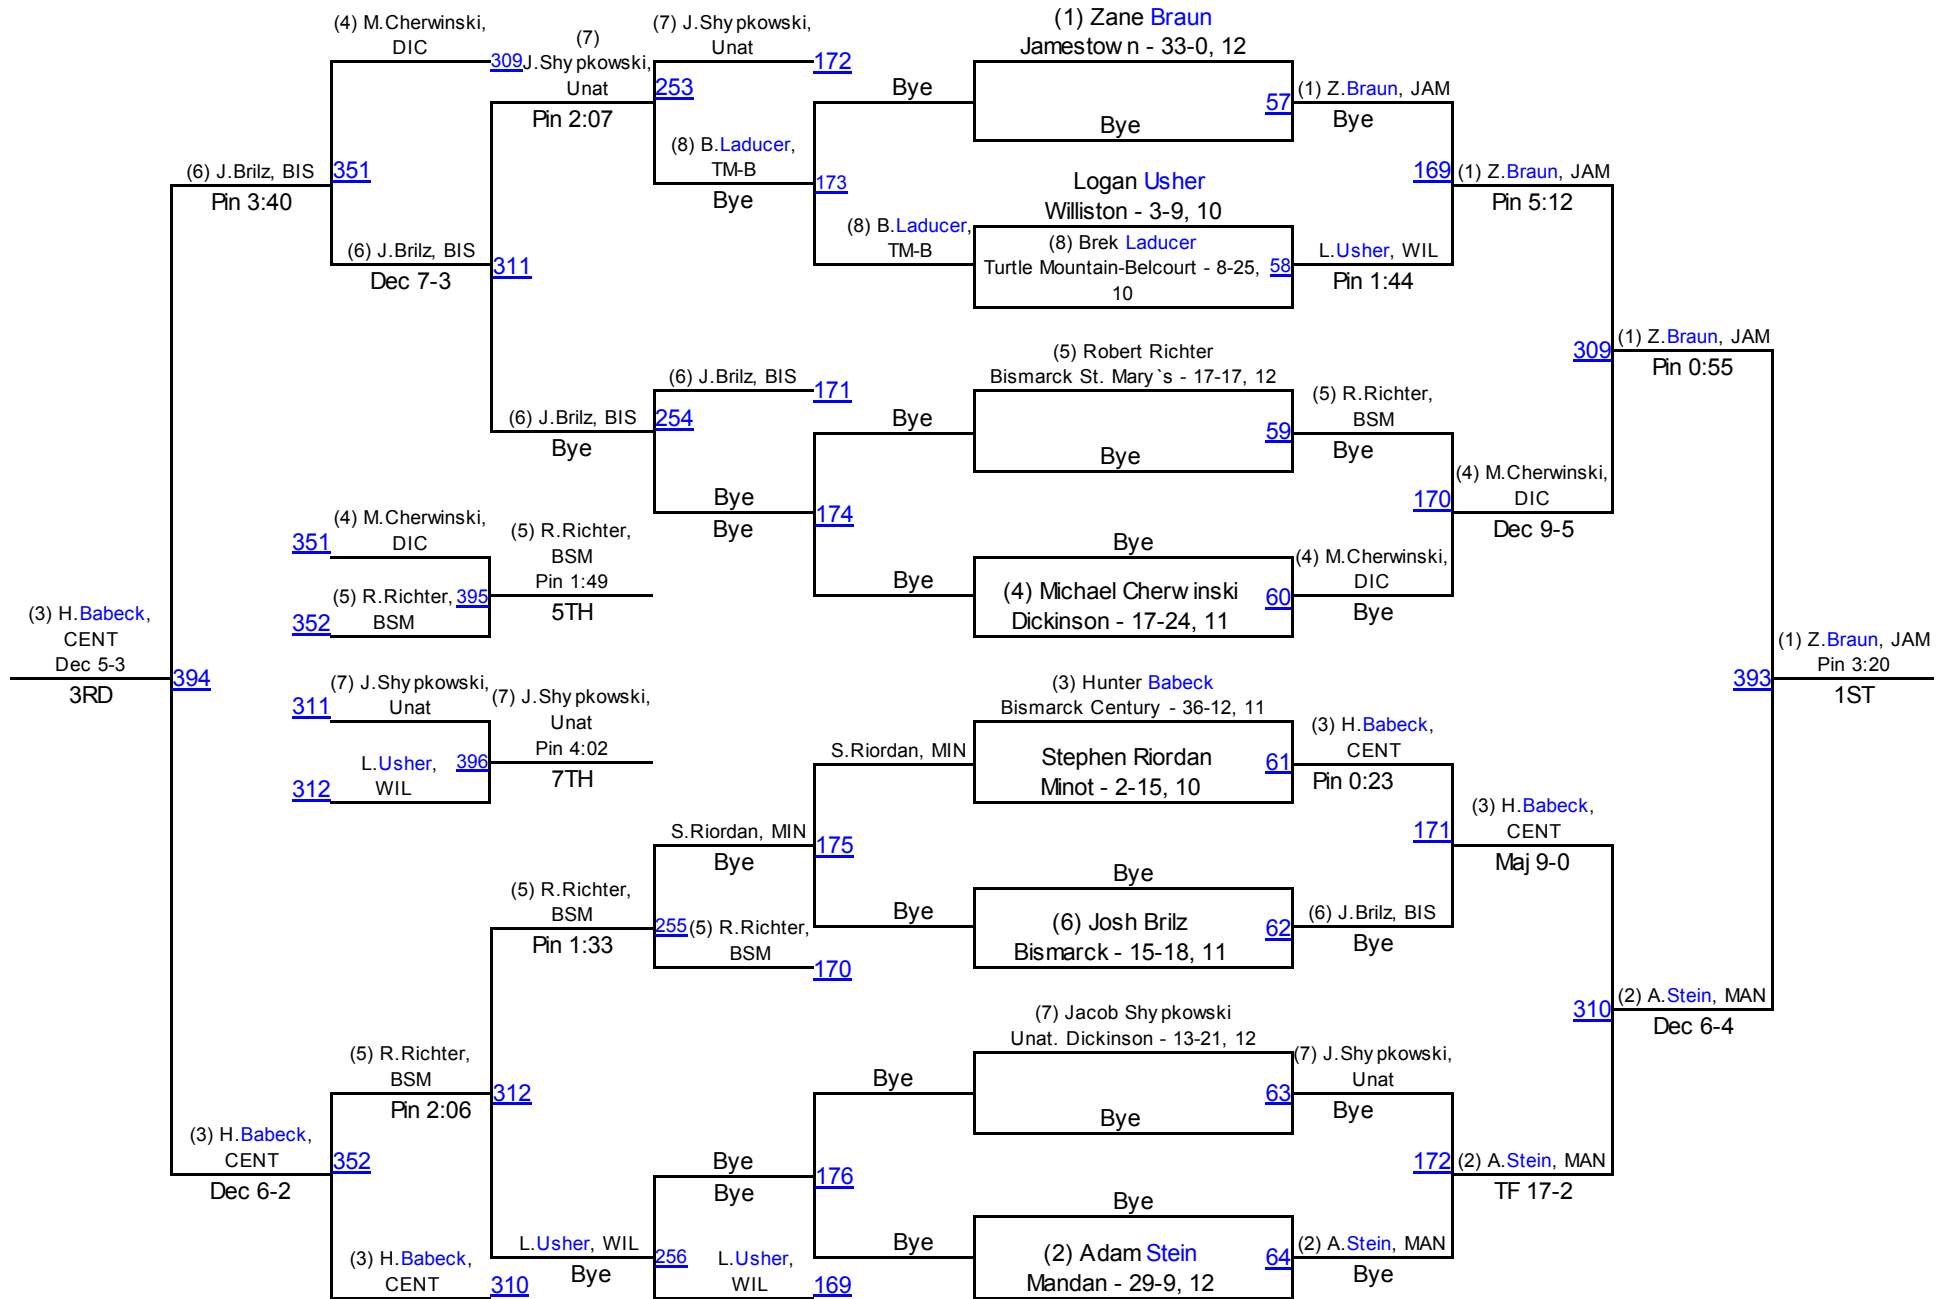

2013 ND Class A West Region

138

2013 ND Class A West Region

145

2013 ND Class A West Region

152

2013 ND Class A West Region

160