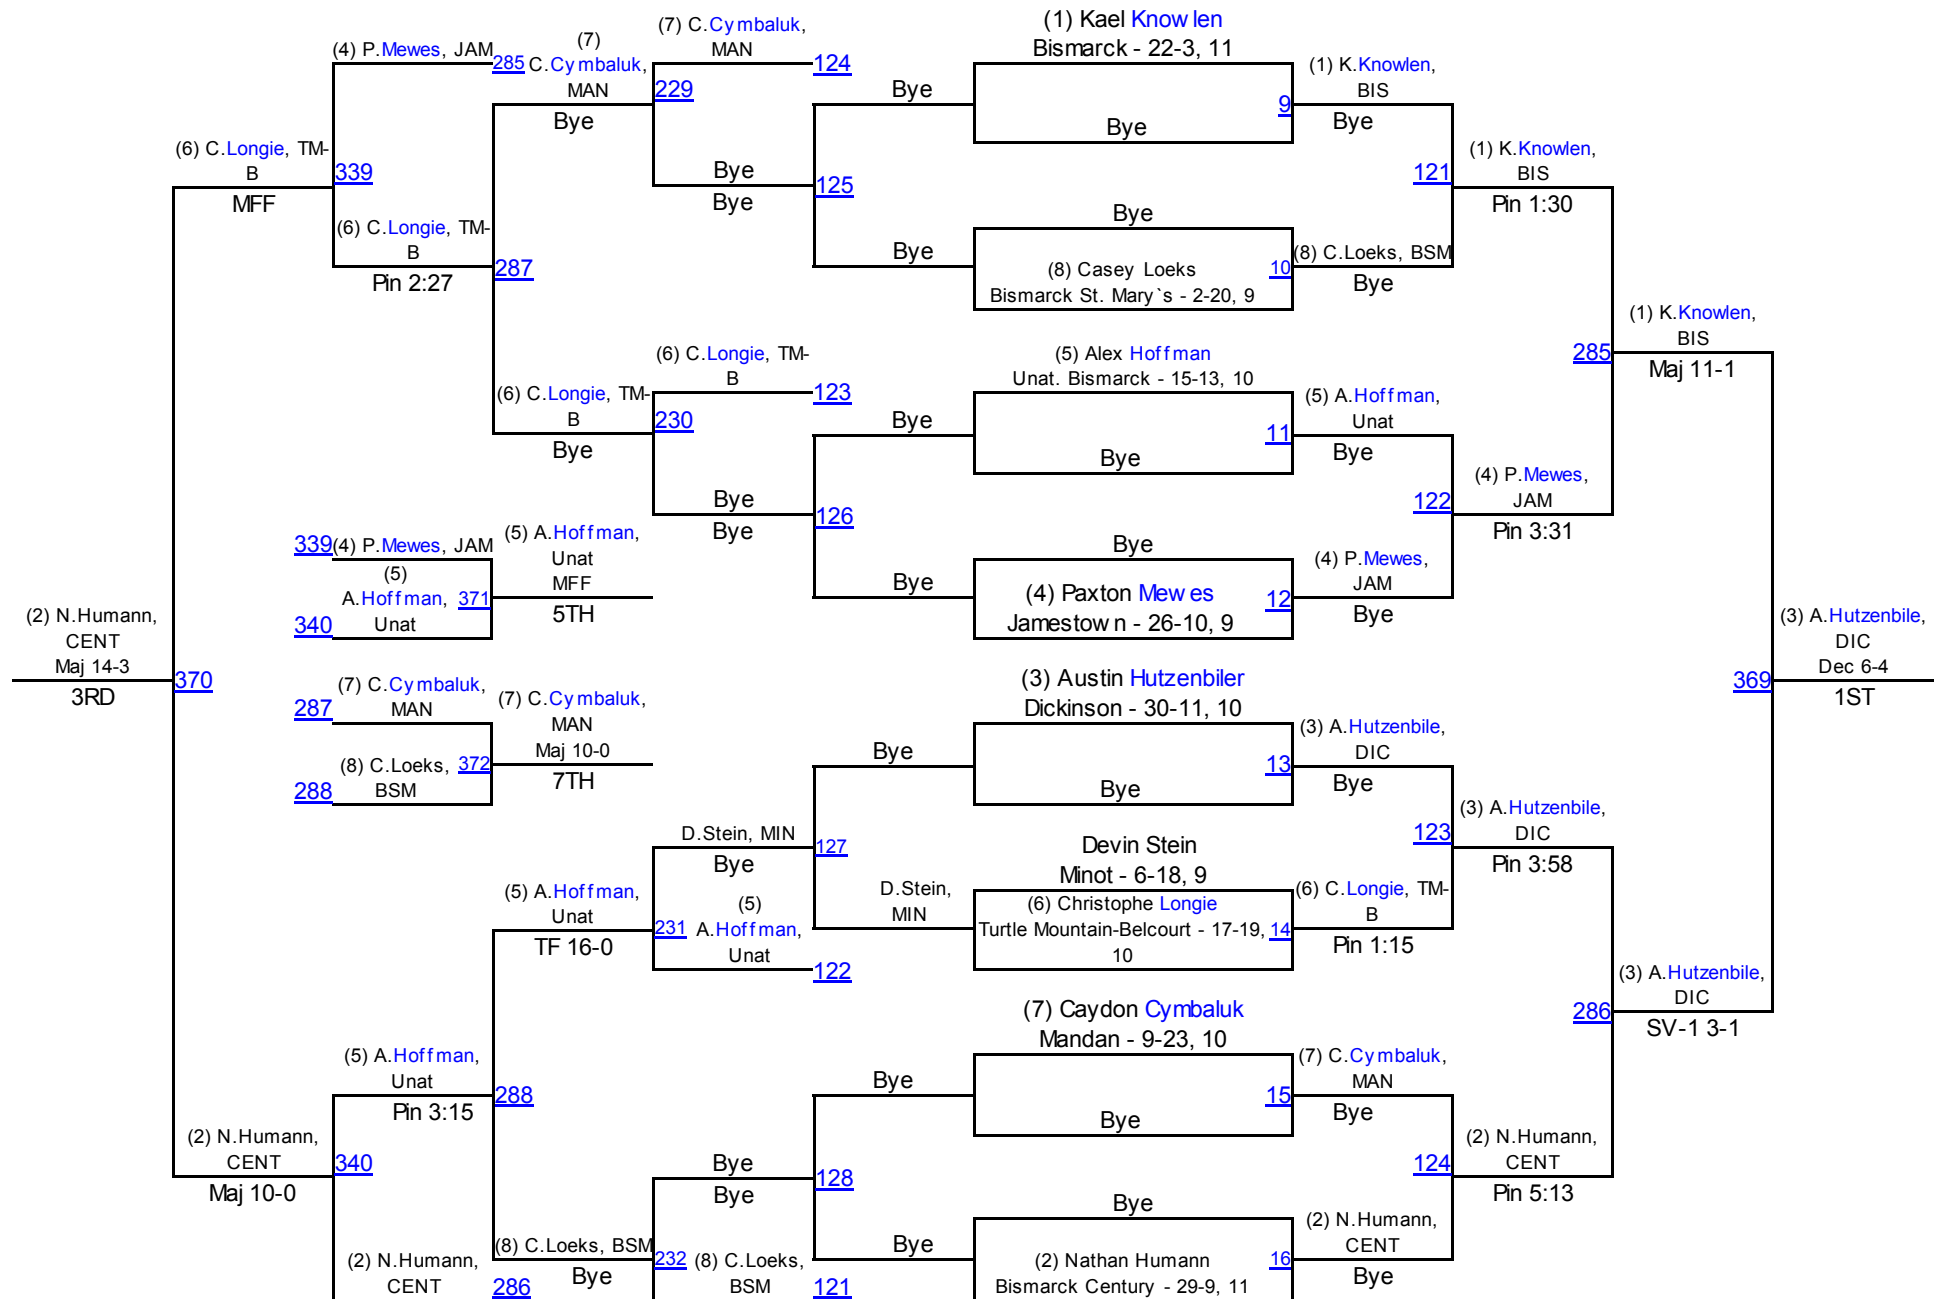

2013 ND Class A West Region

113