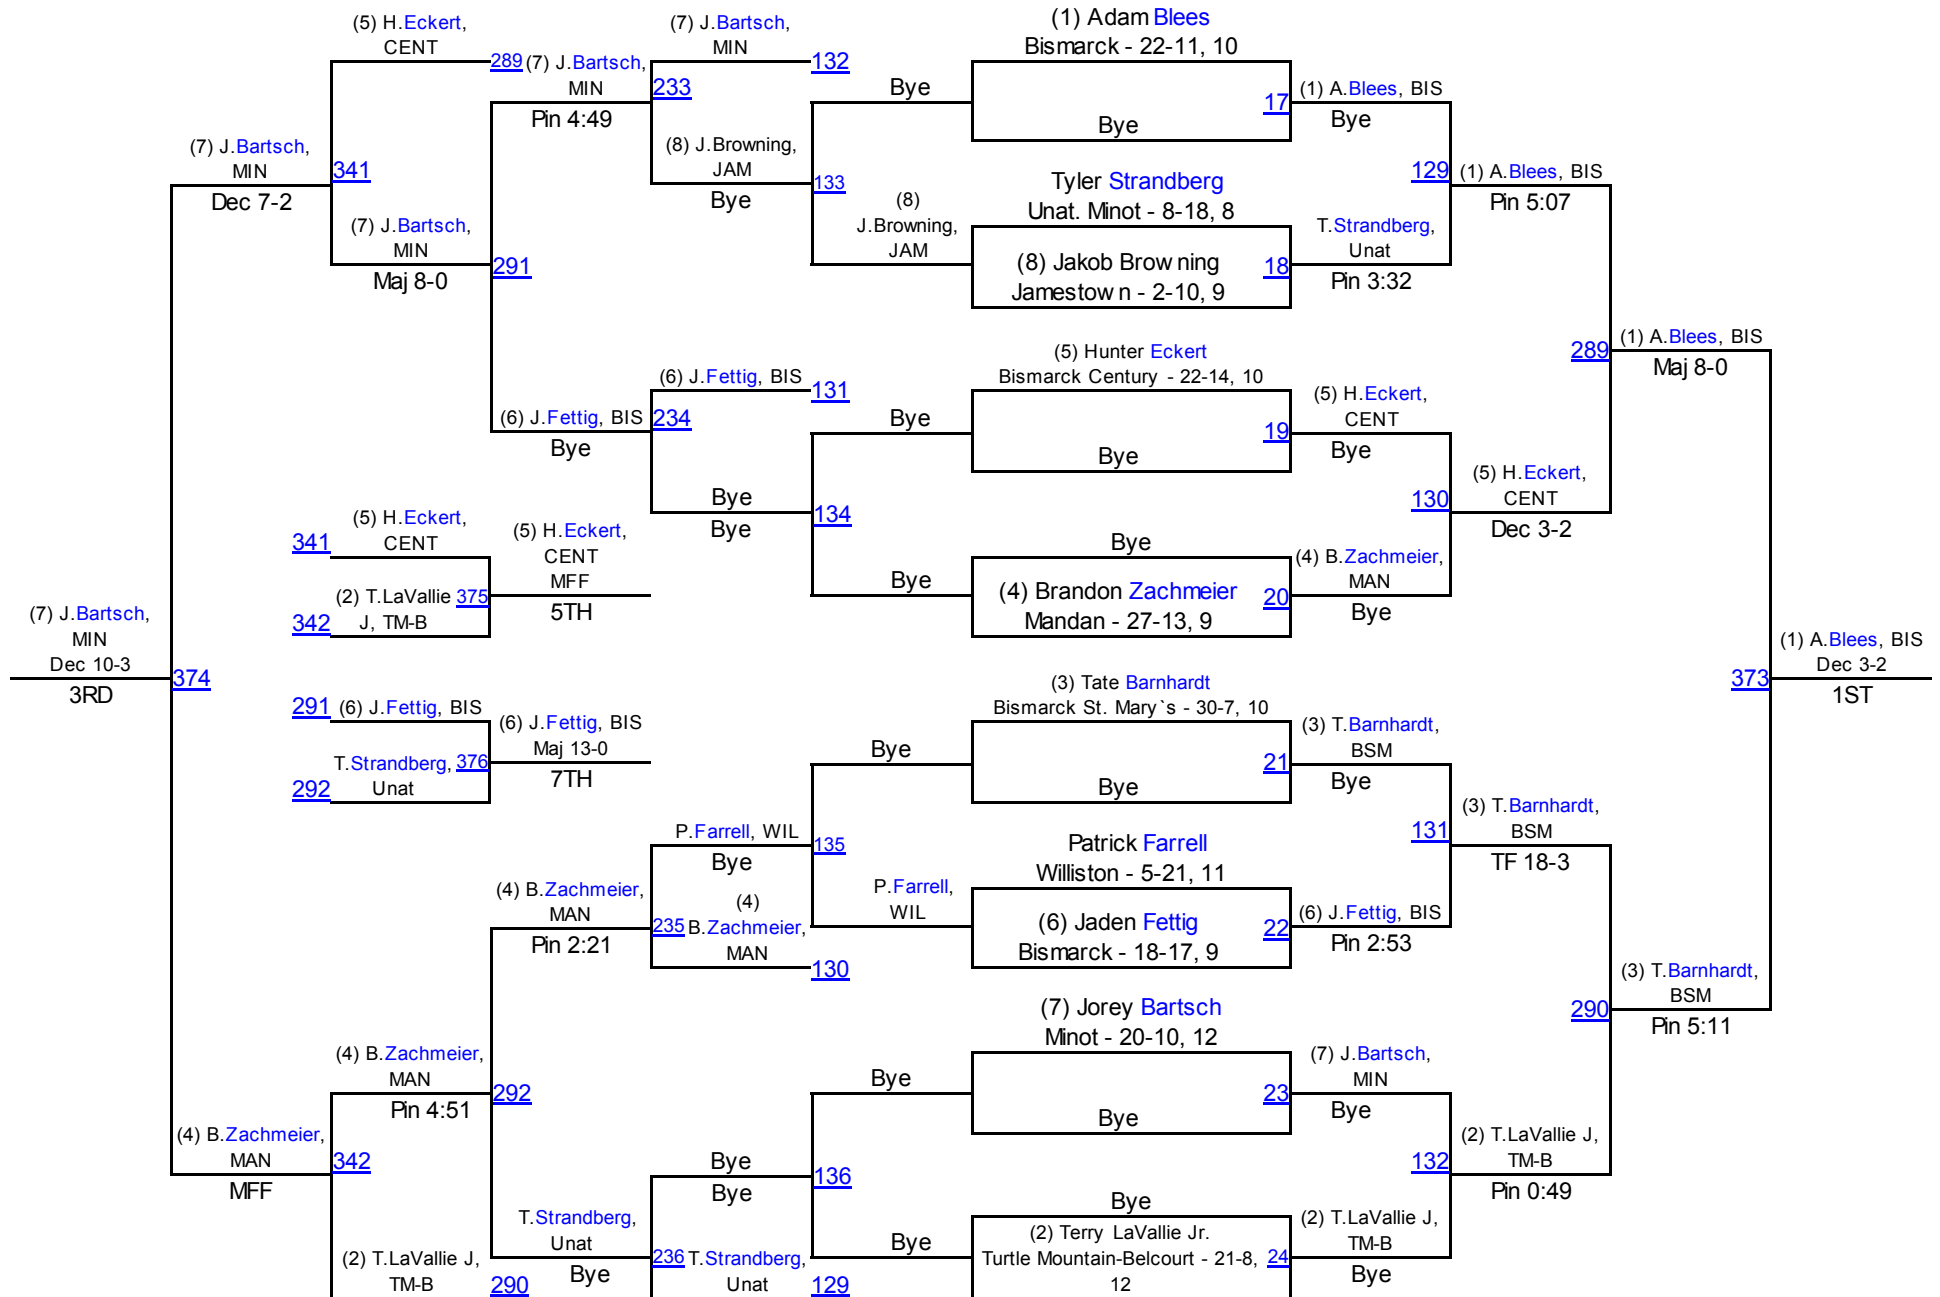

2013 ND Class A West Region

120