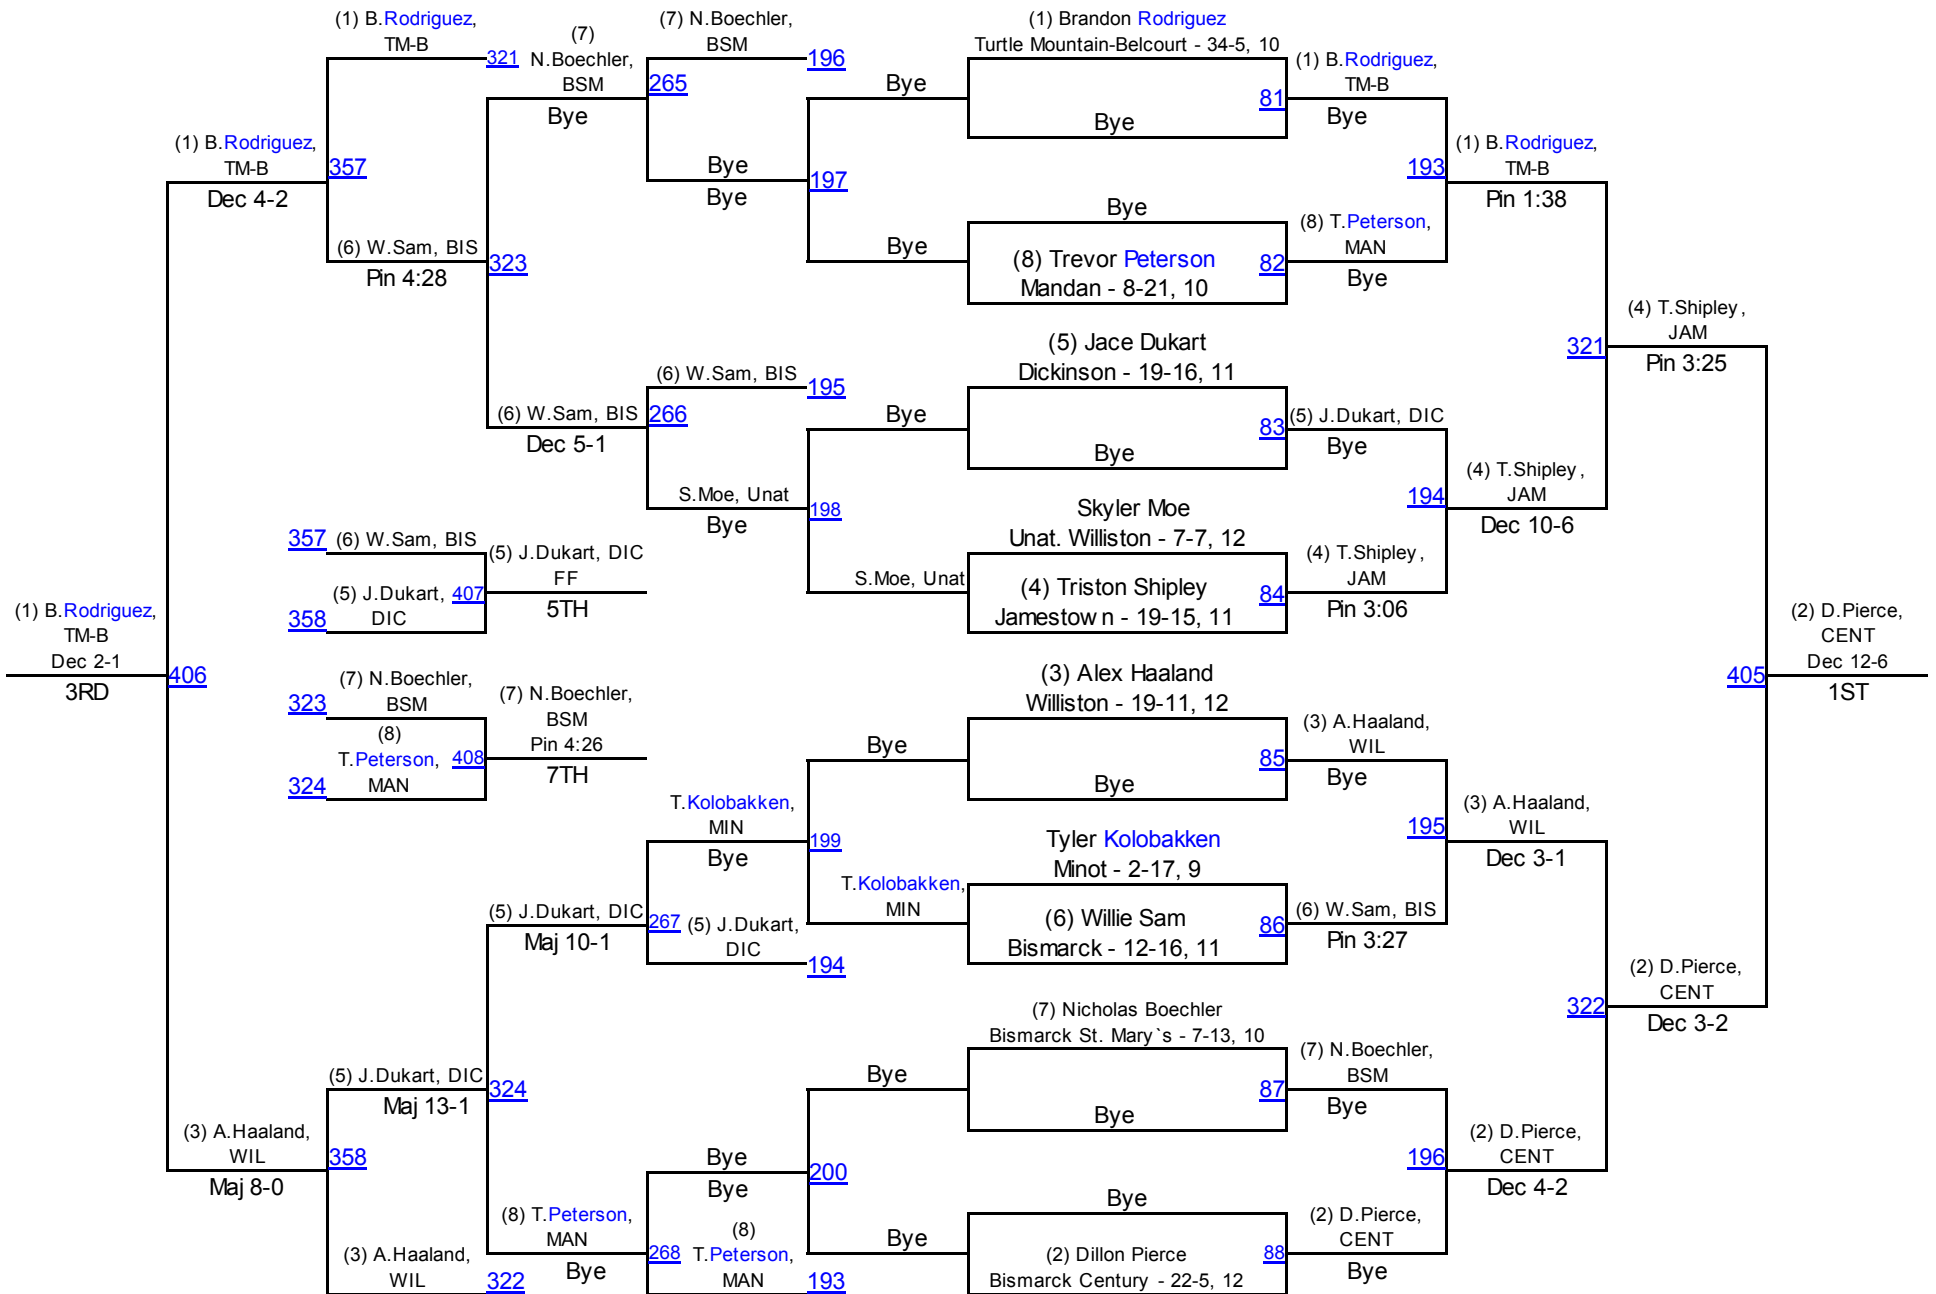

2013 ND Class A West Region

182