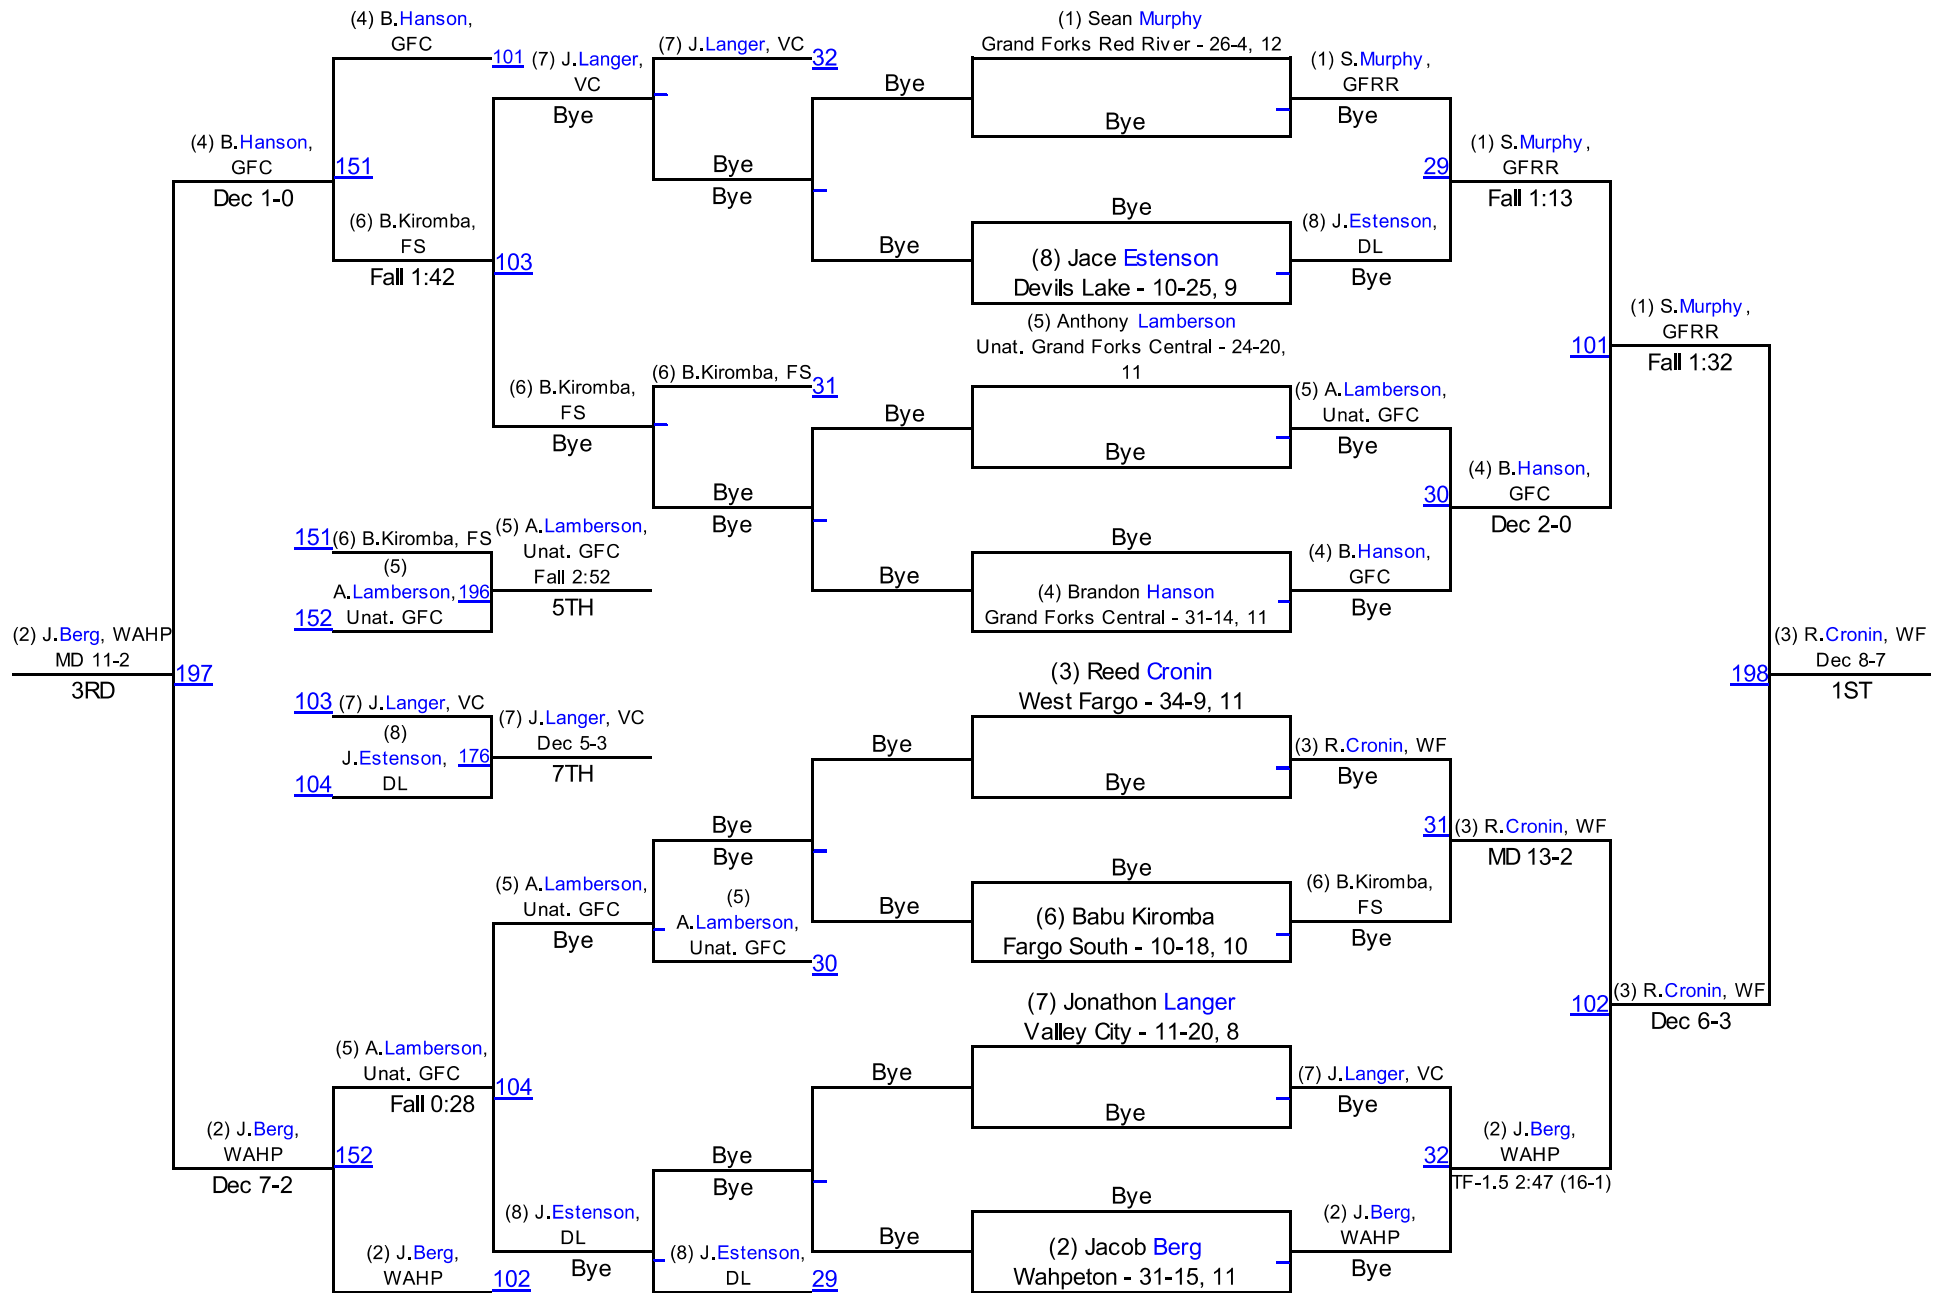

2014 ND Class A East Region

126