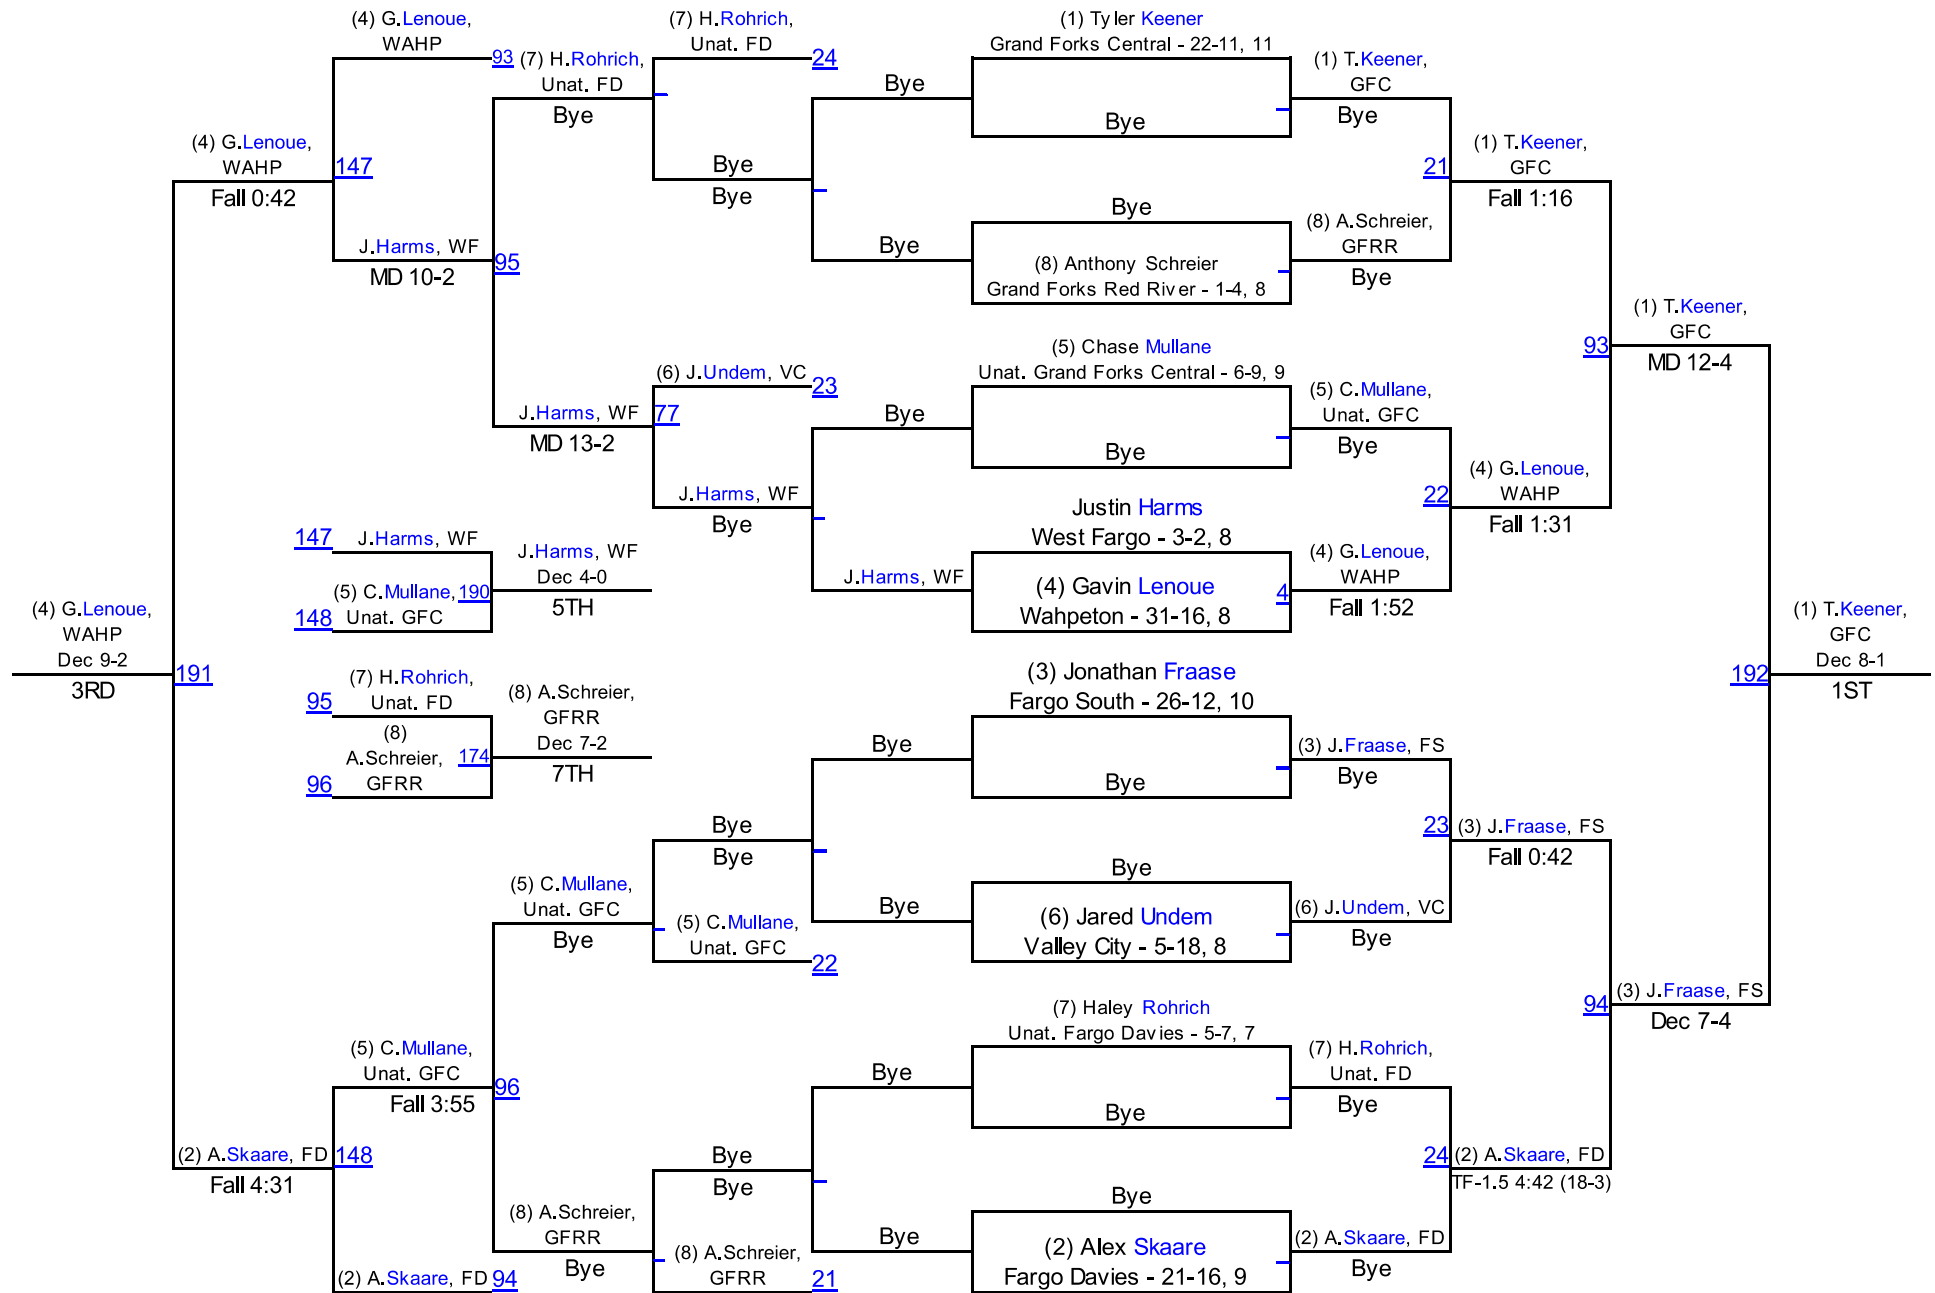

# 2014 ND Class A East Region

# 2014 ND Class A East Region

113