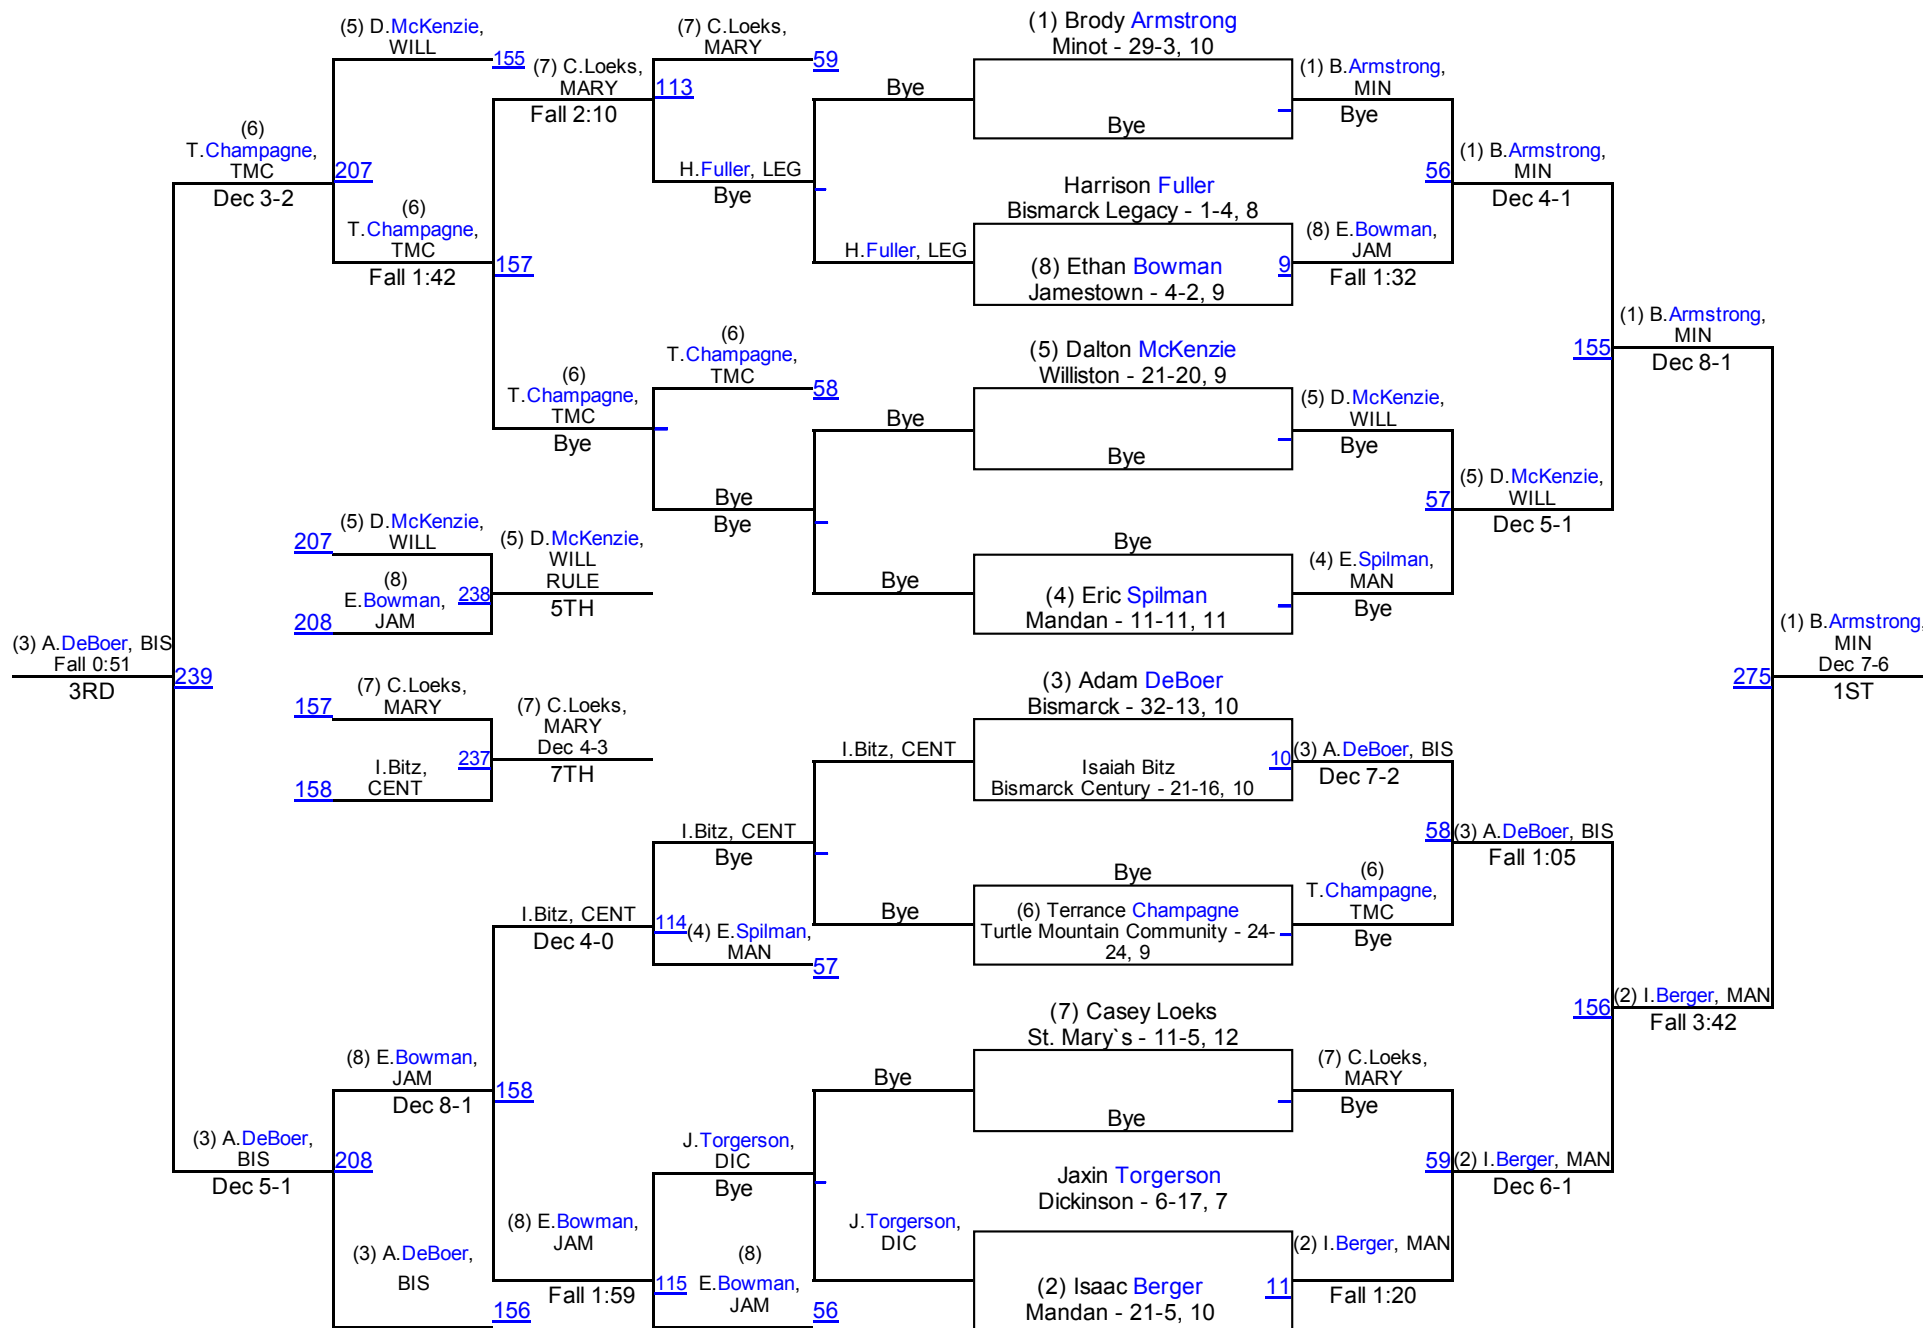

2016 ND Class A West Region

2016 ND Class A West Region

113

2016 ND Class A West Region

120

2016 ND Class A West Region

126

2016 ND Class A West Region