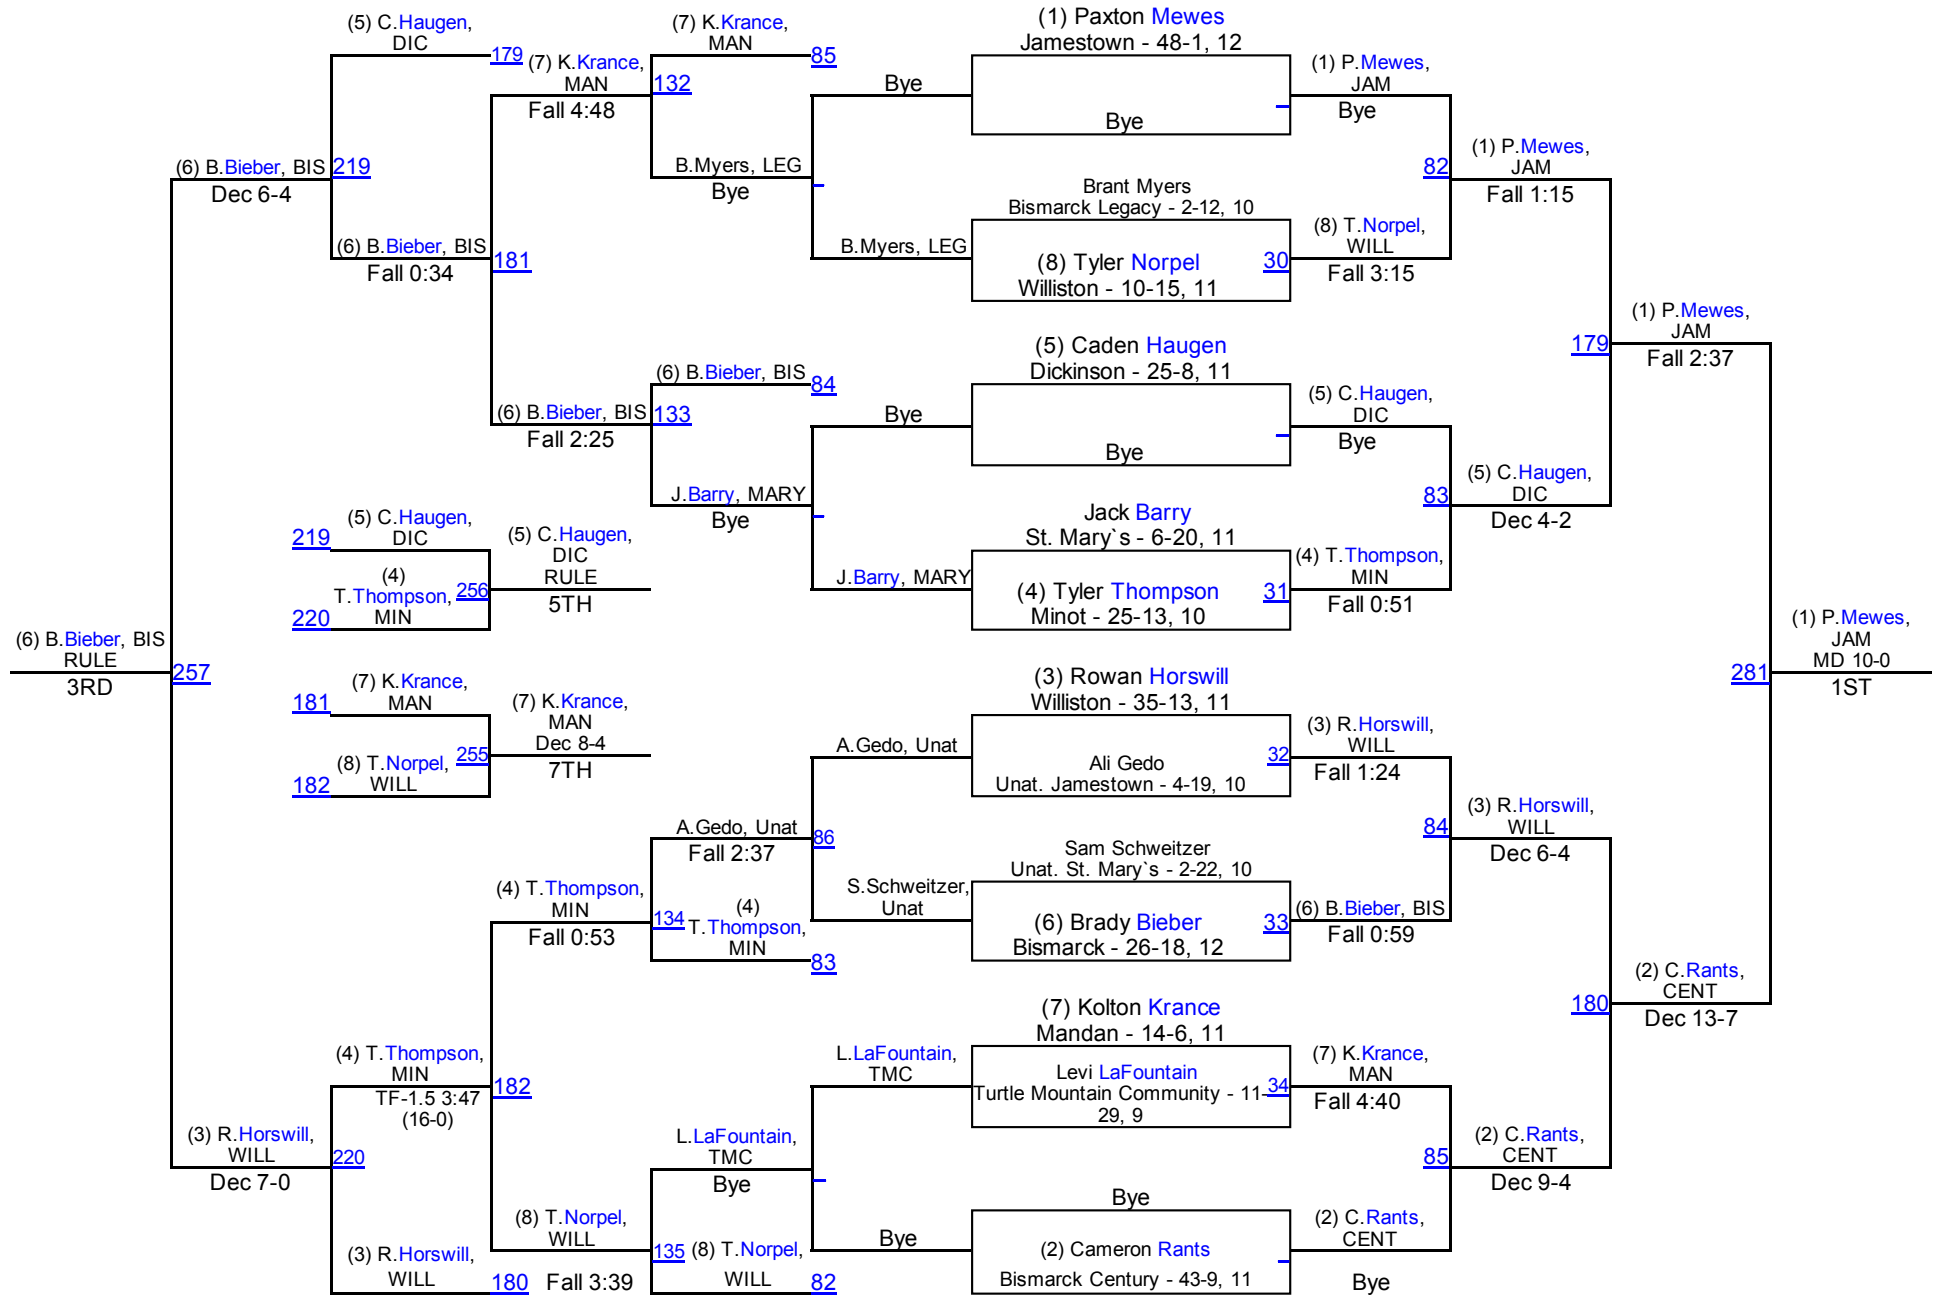

2016 ND Class A West Region

160