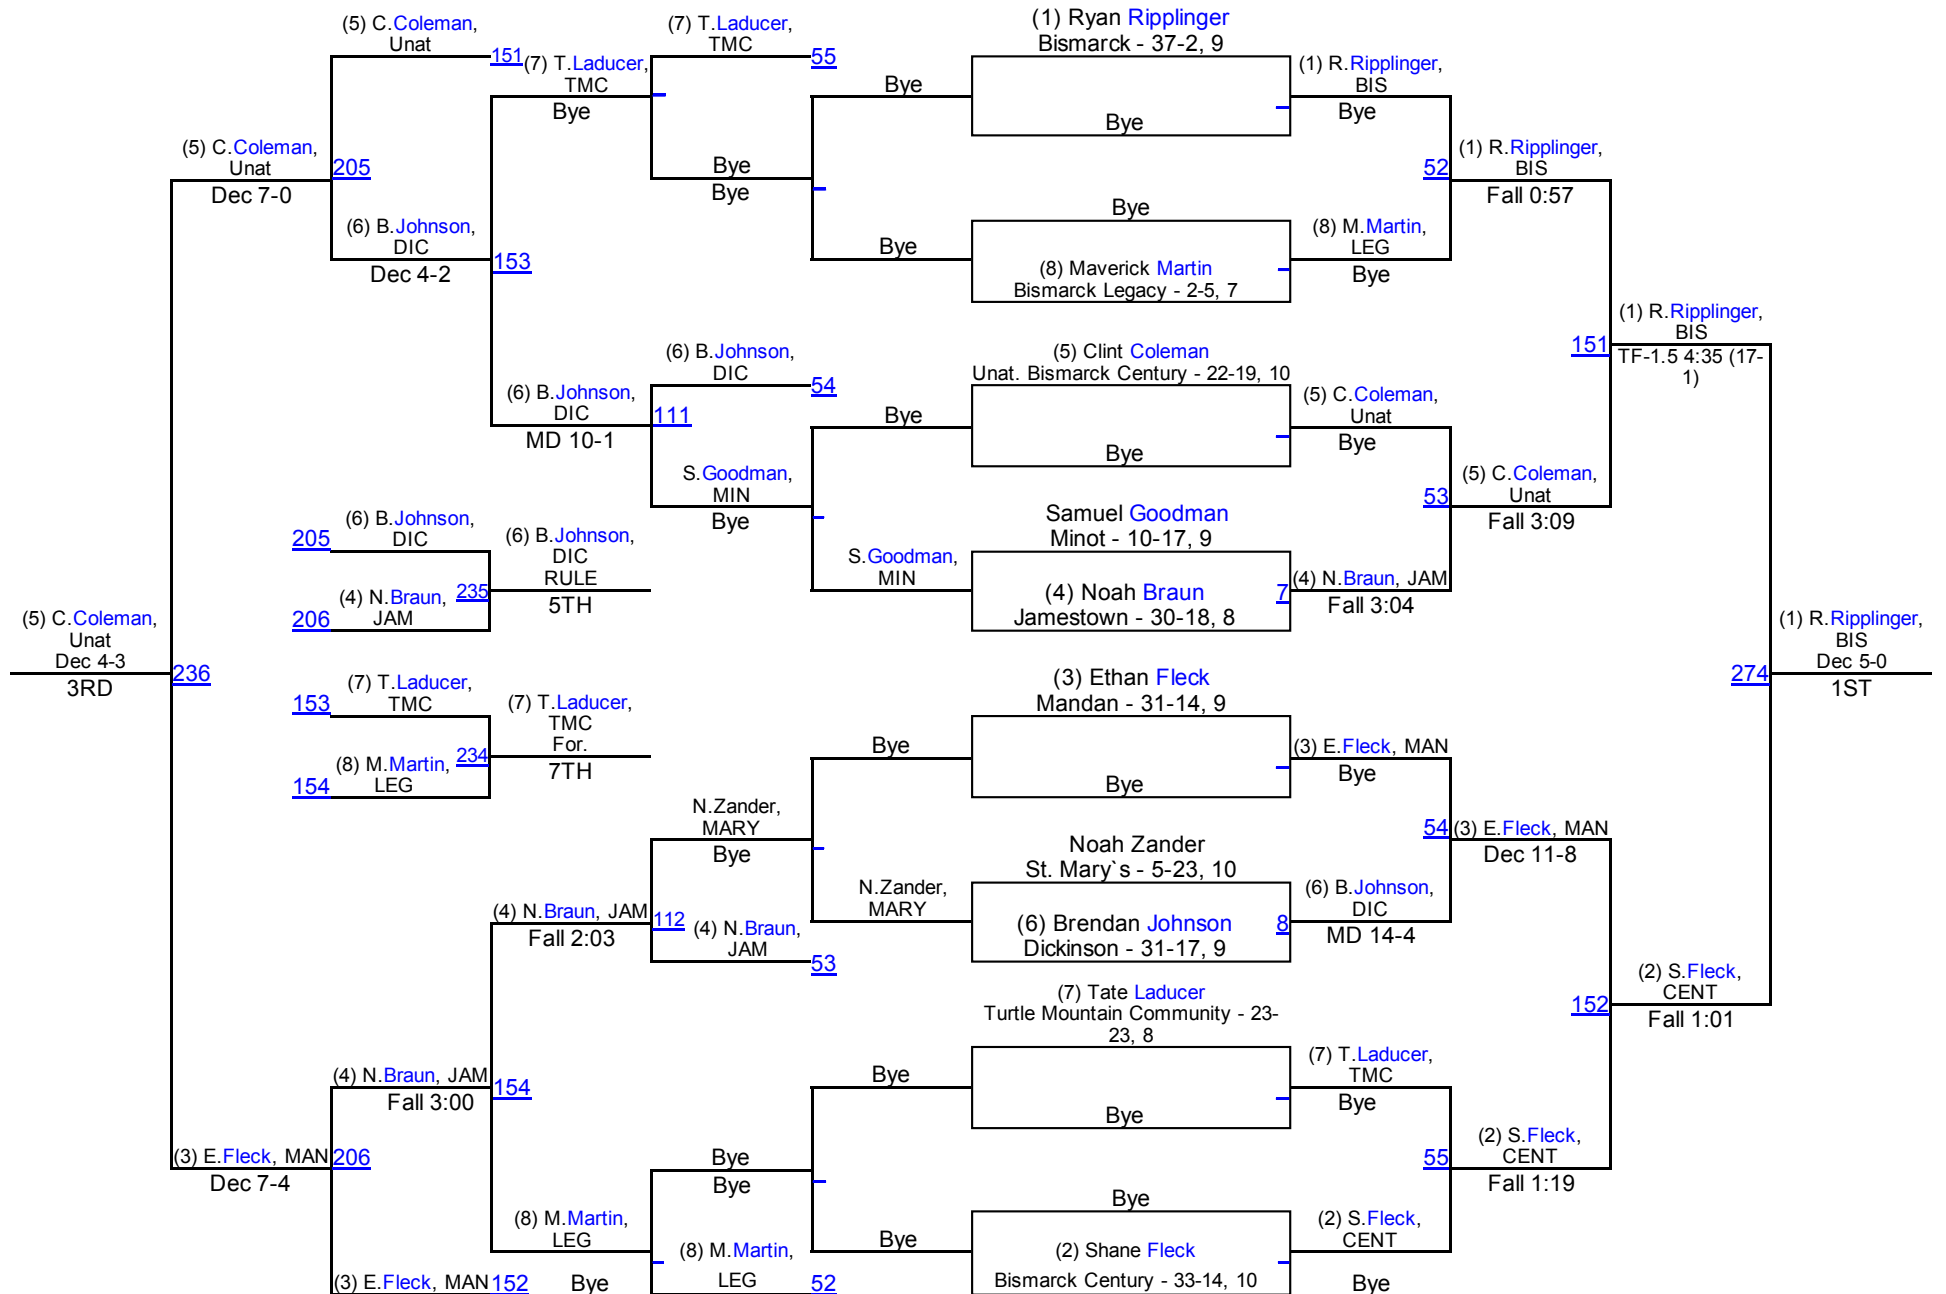

2016 ND Class A West Region

2016 ND Class A West Region

113

2016 ND Class A West Region

120

2016 ND Class A West Region

126

2016 ND Class A West Region