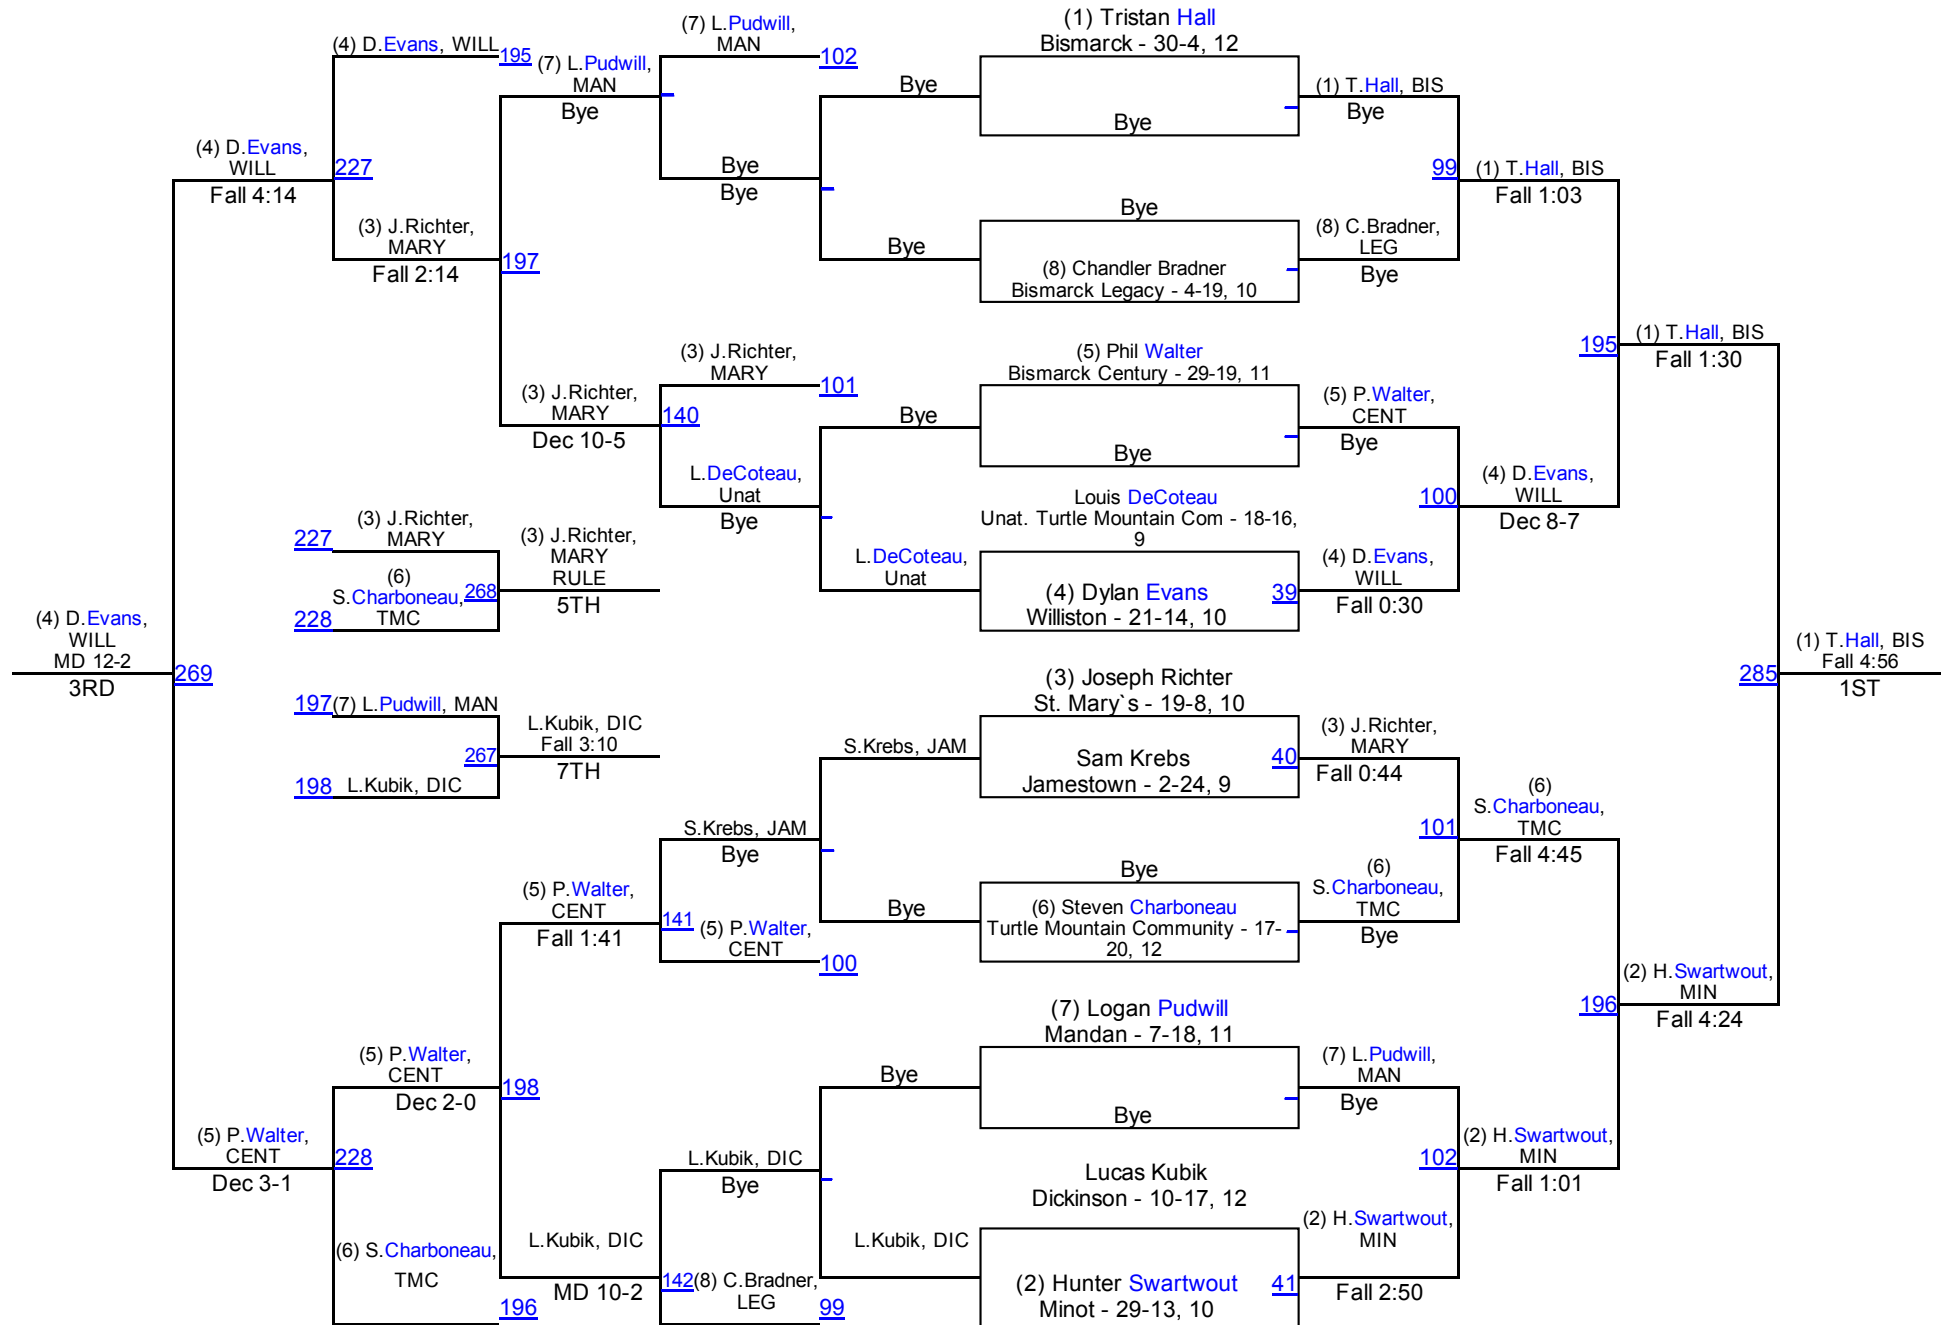

2016 ND Class A West Region

220