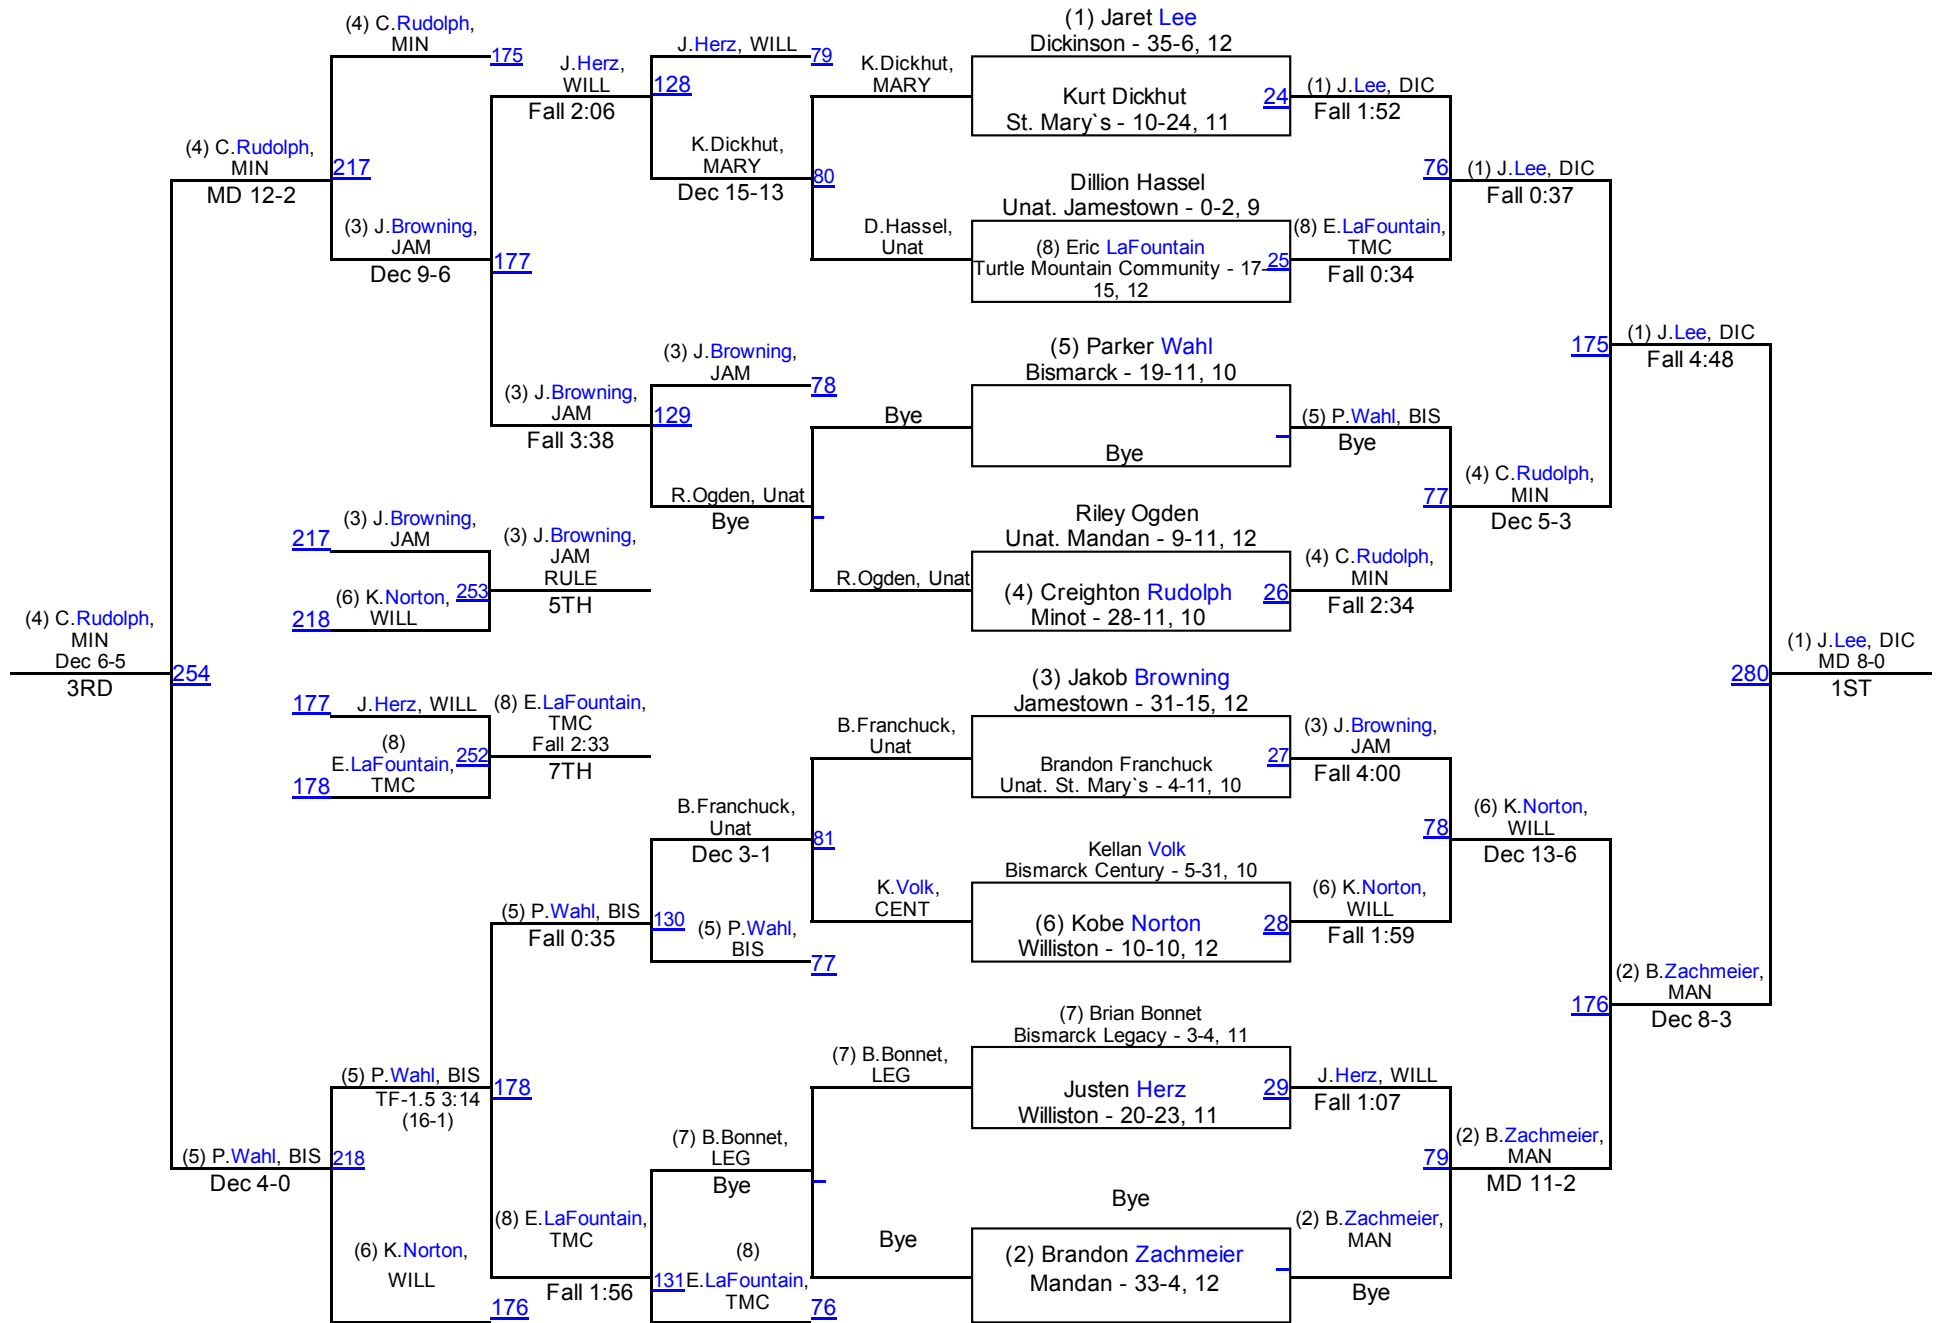

132

2016 ND Class A West Region

138

2016 ND Class A West Region

145

2016 ND Class A West Region

152

2016 ND Class A West Region