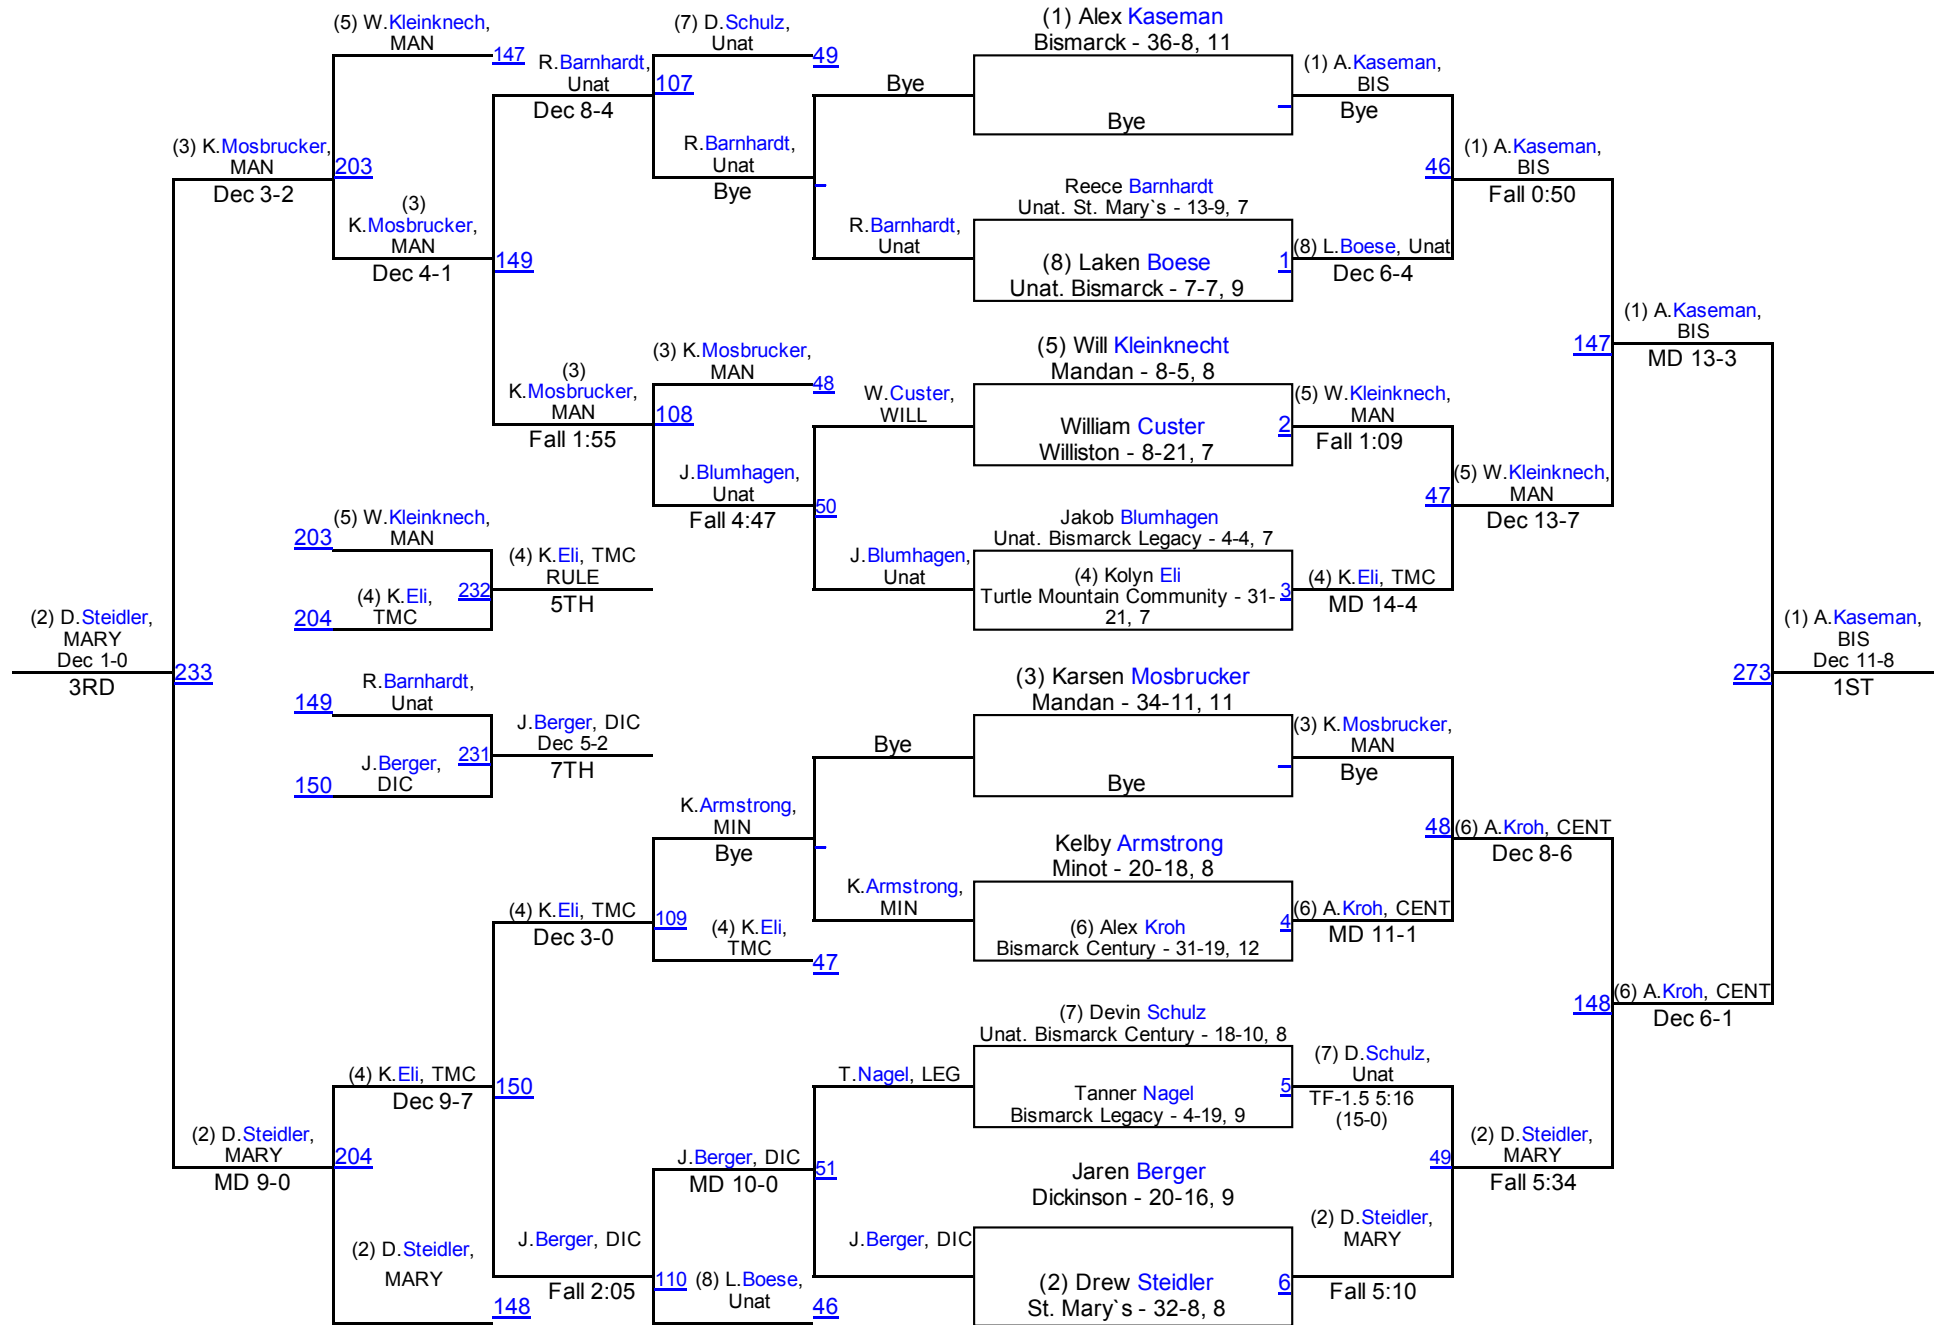

2016 ND Class A West Region

2016 ND Class A West Region

113

2016 ND Class A West Region

120

2016 ND Class A West Region

126

2016 ND Class A West Region