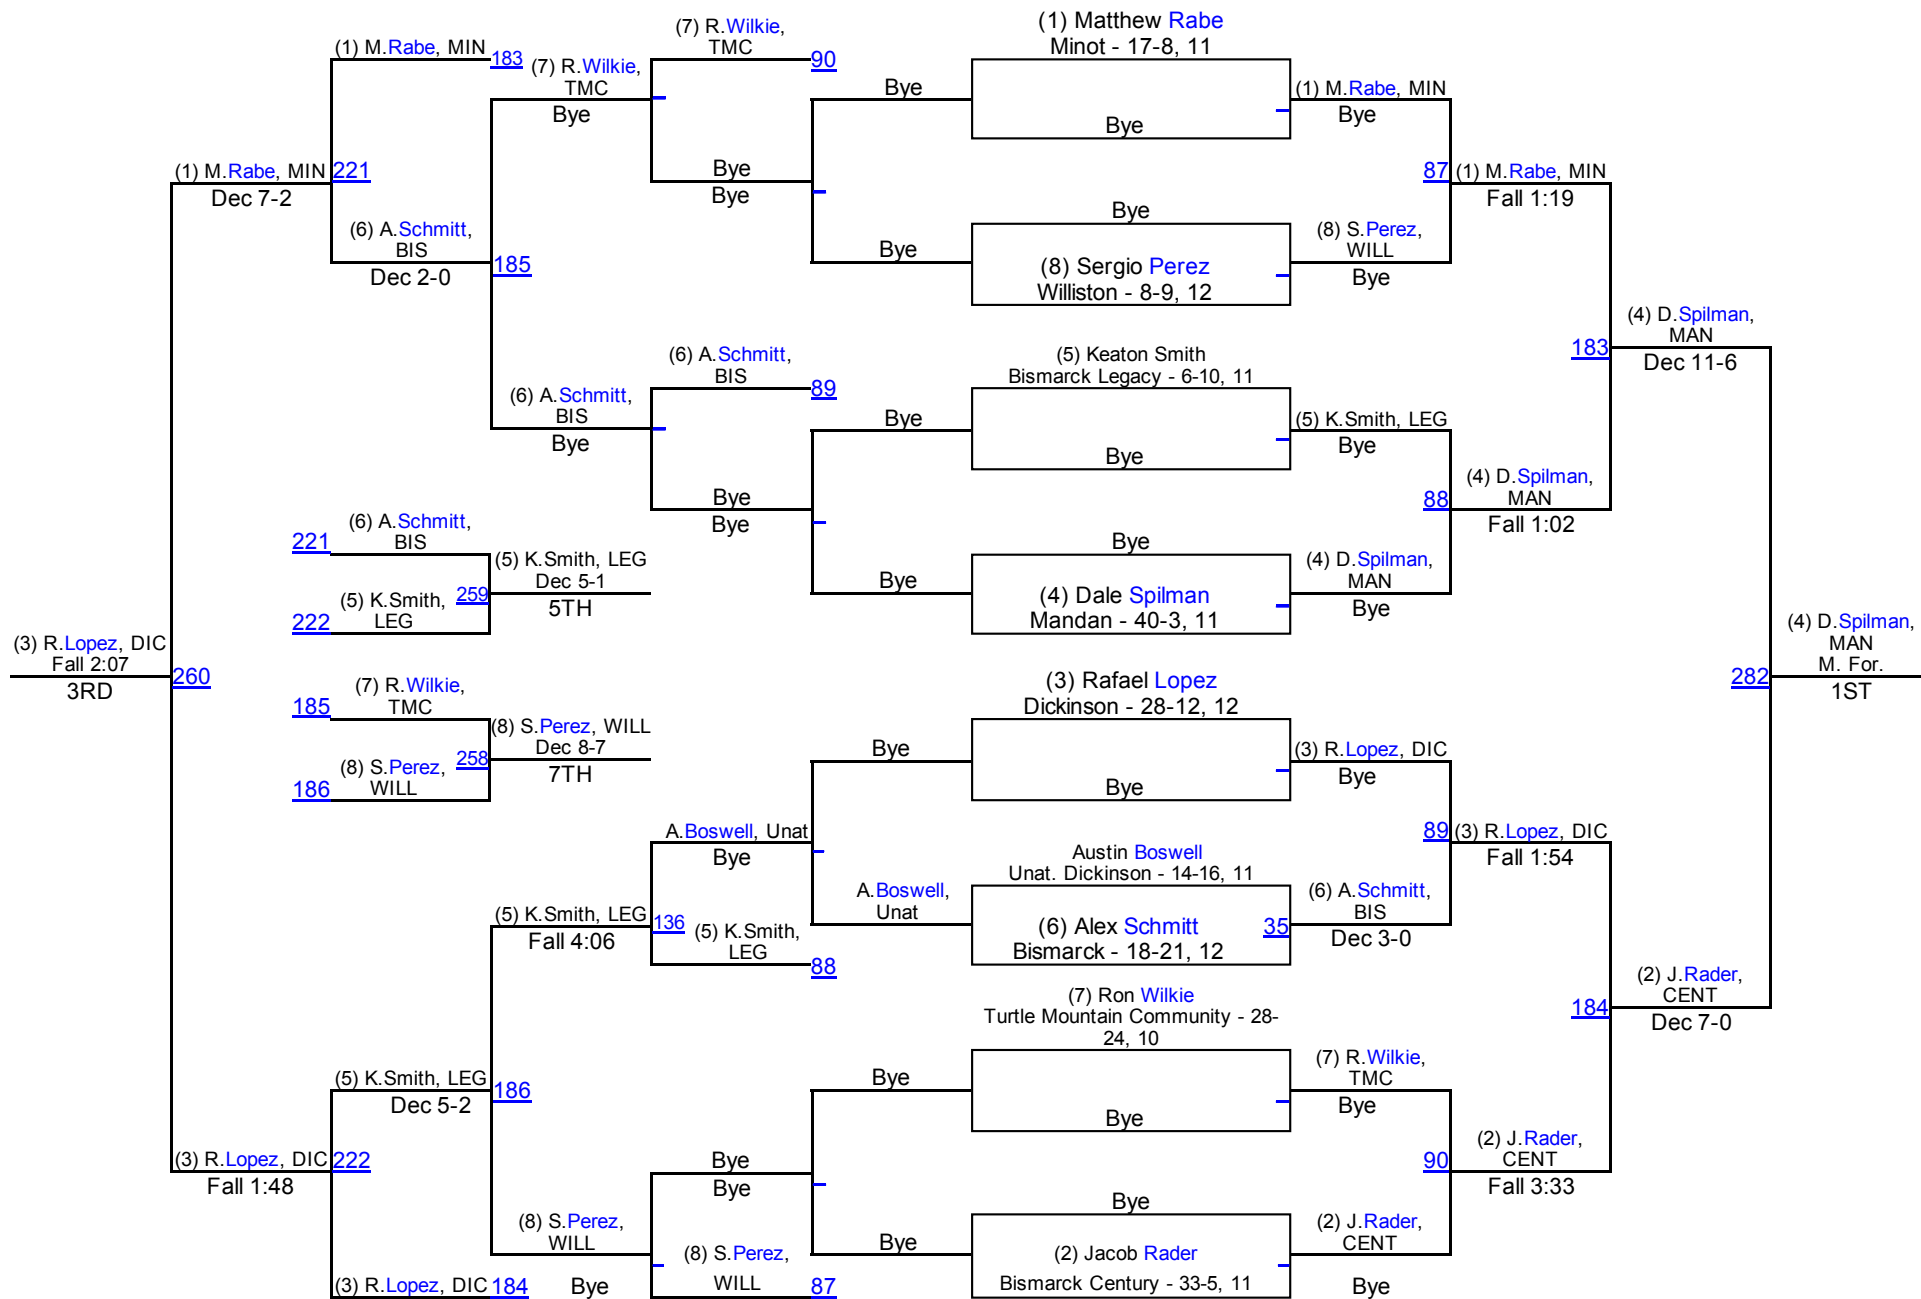

2016 ND Class A West Region

170