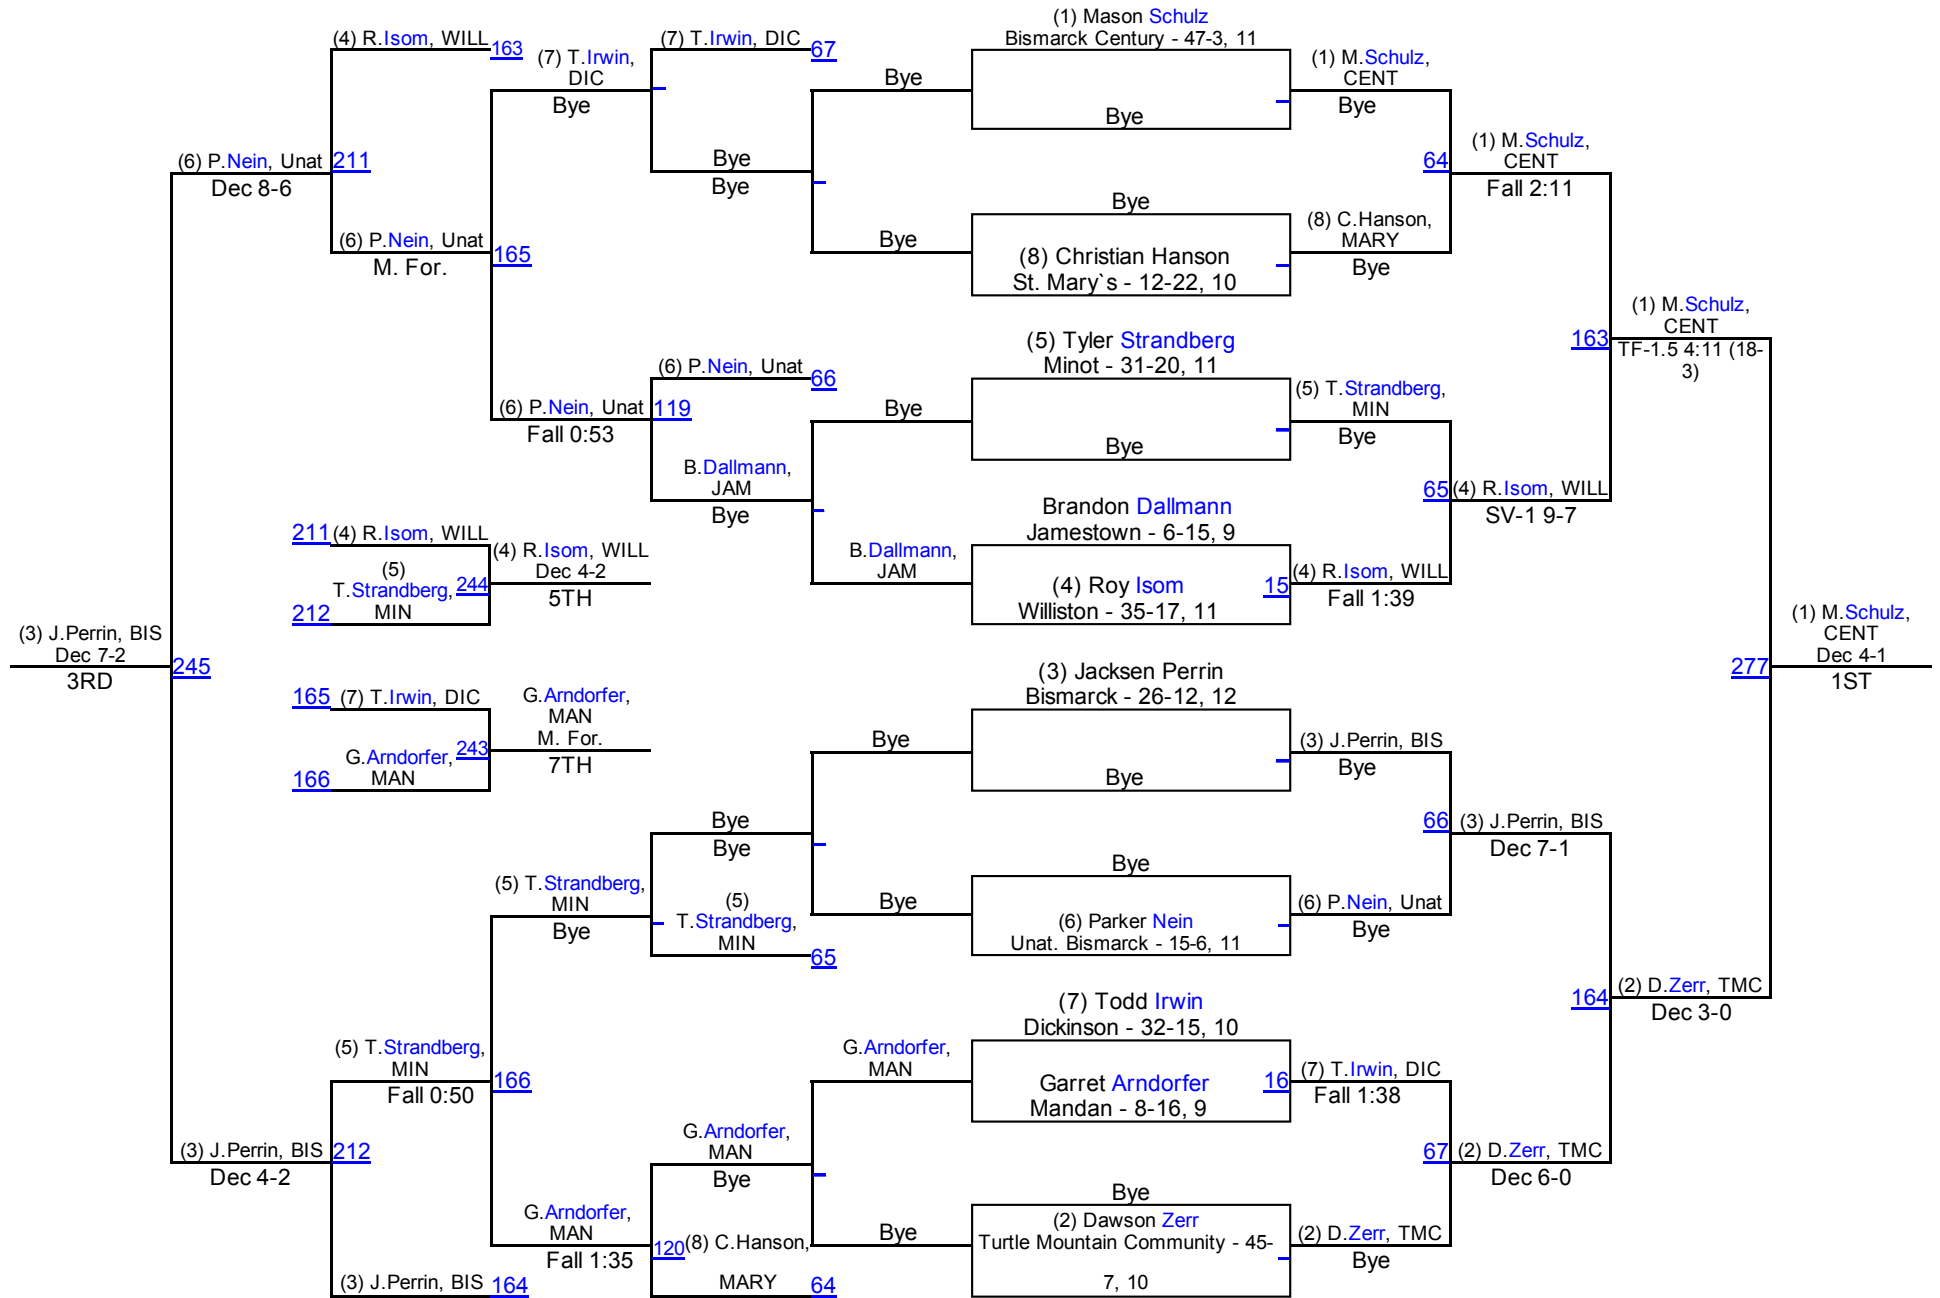

2016 ND Class A West Region

132