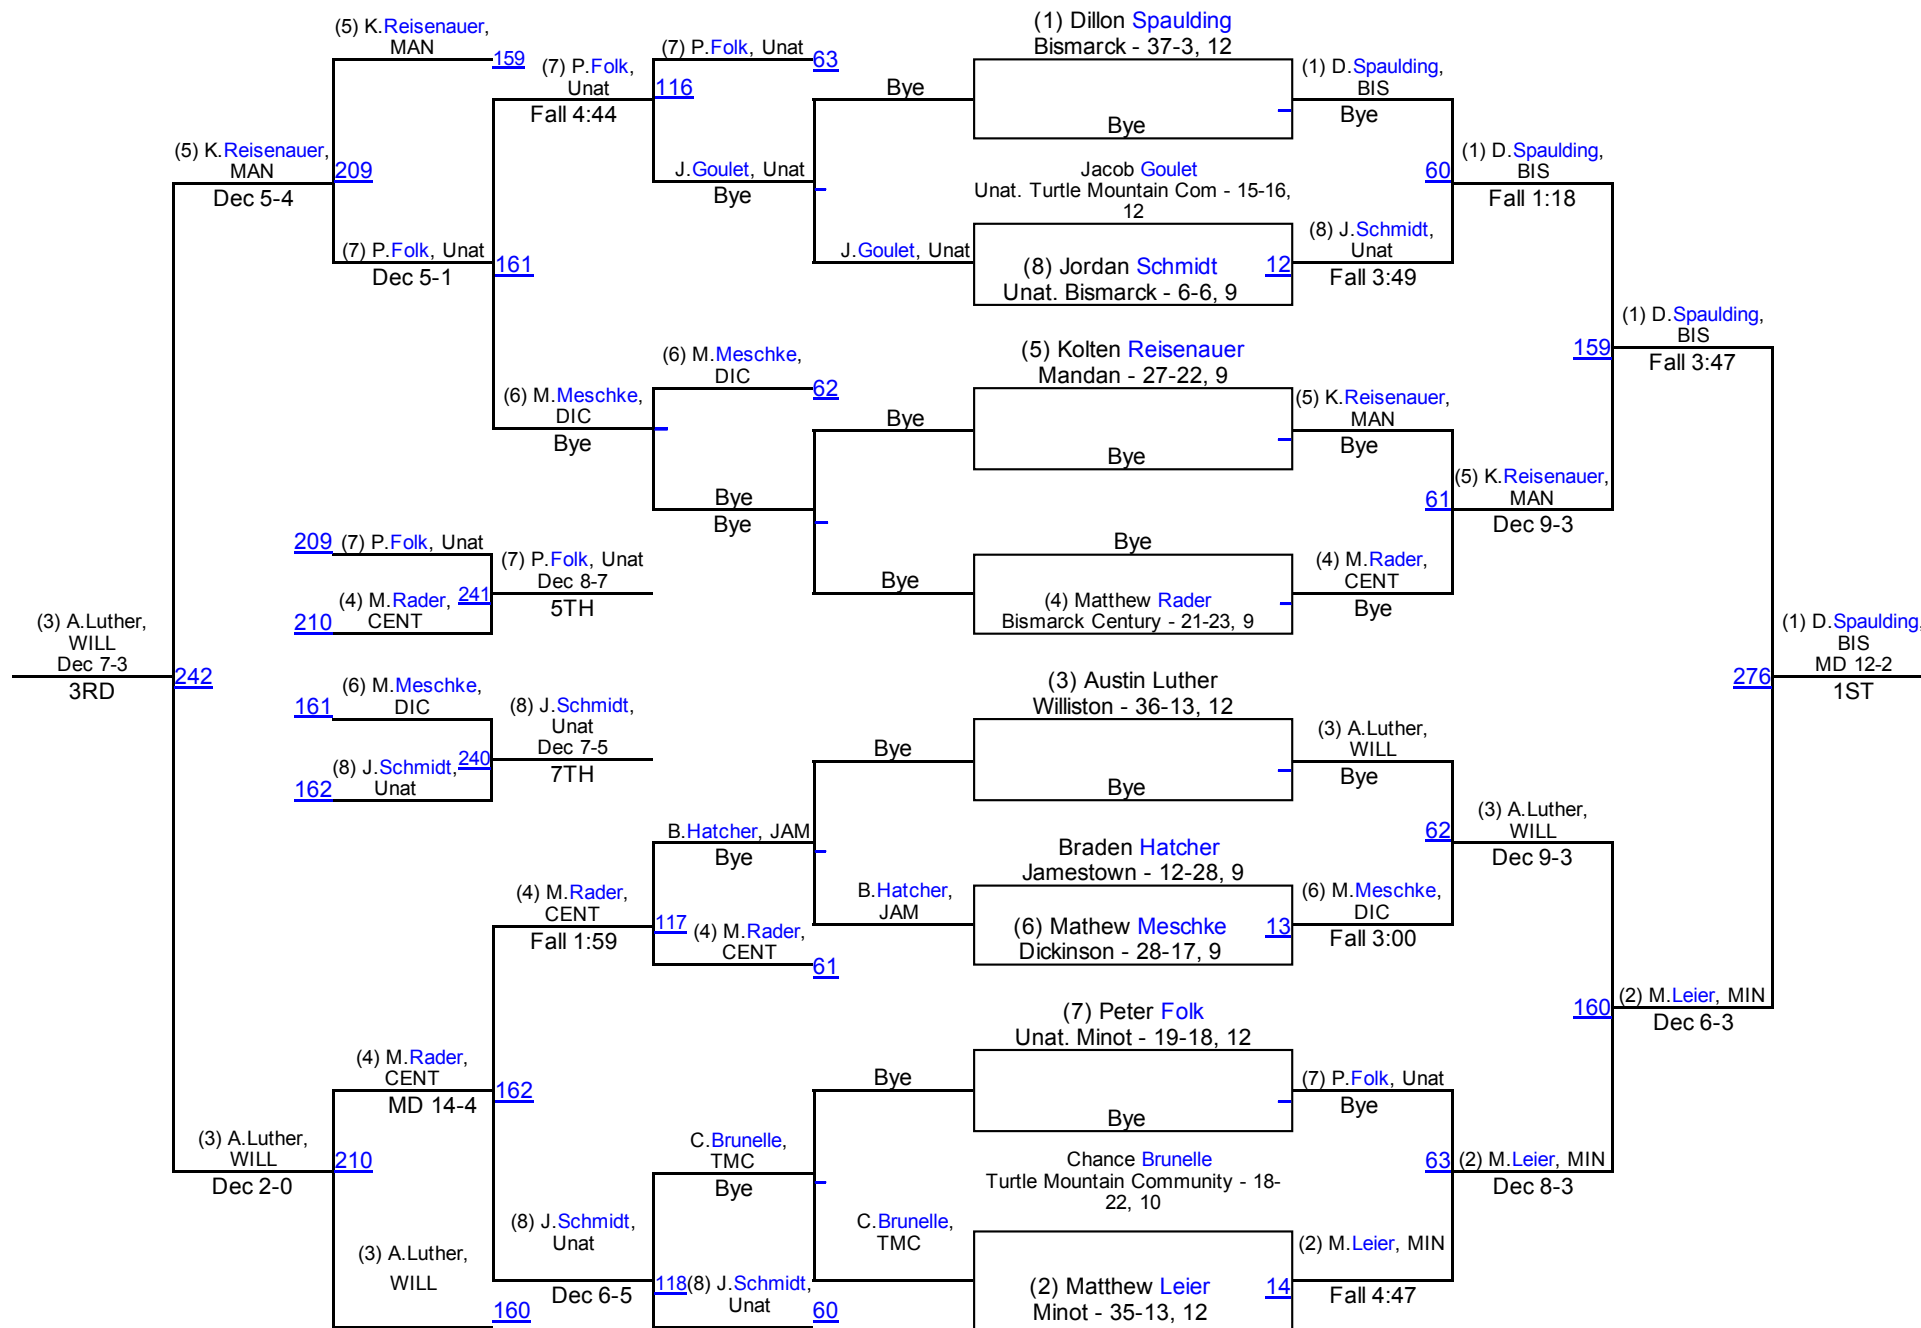

2016 ND Class A West Region

2016 ND Class A West Region

113

2016 ND Class A West Region

120

2016 ND Class A West Region

126

2016 ND Class A West Region