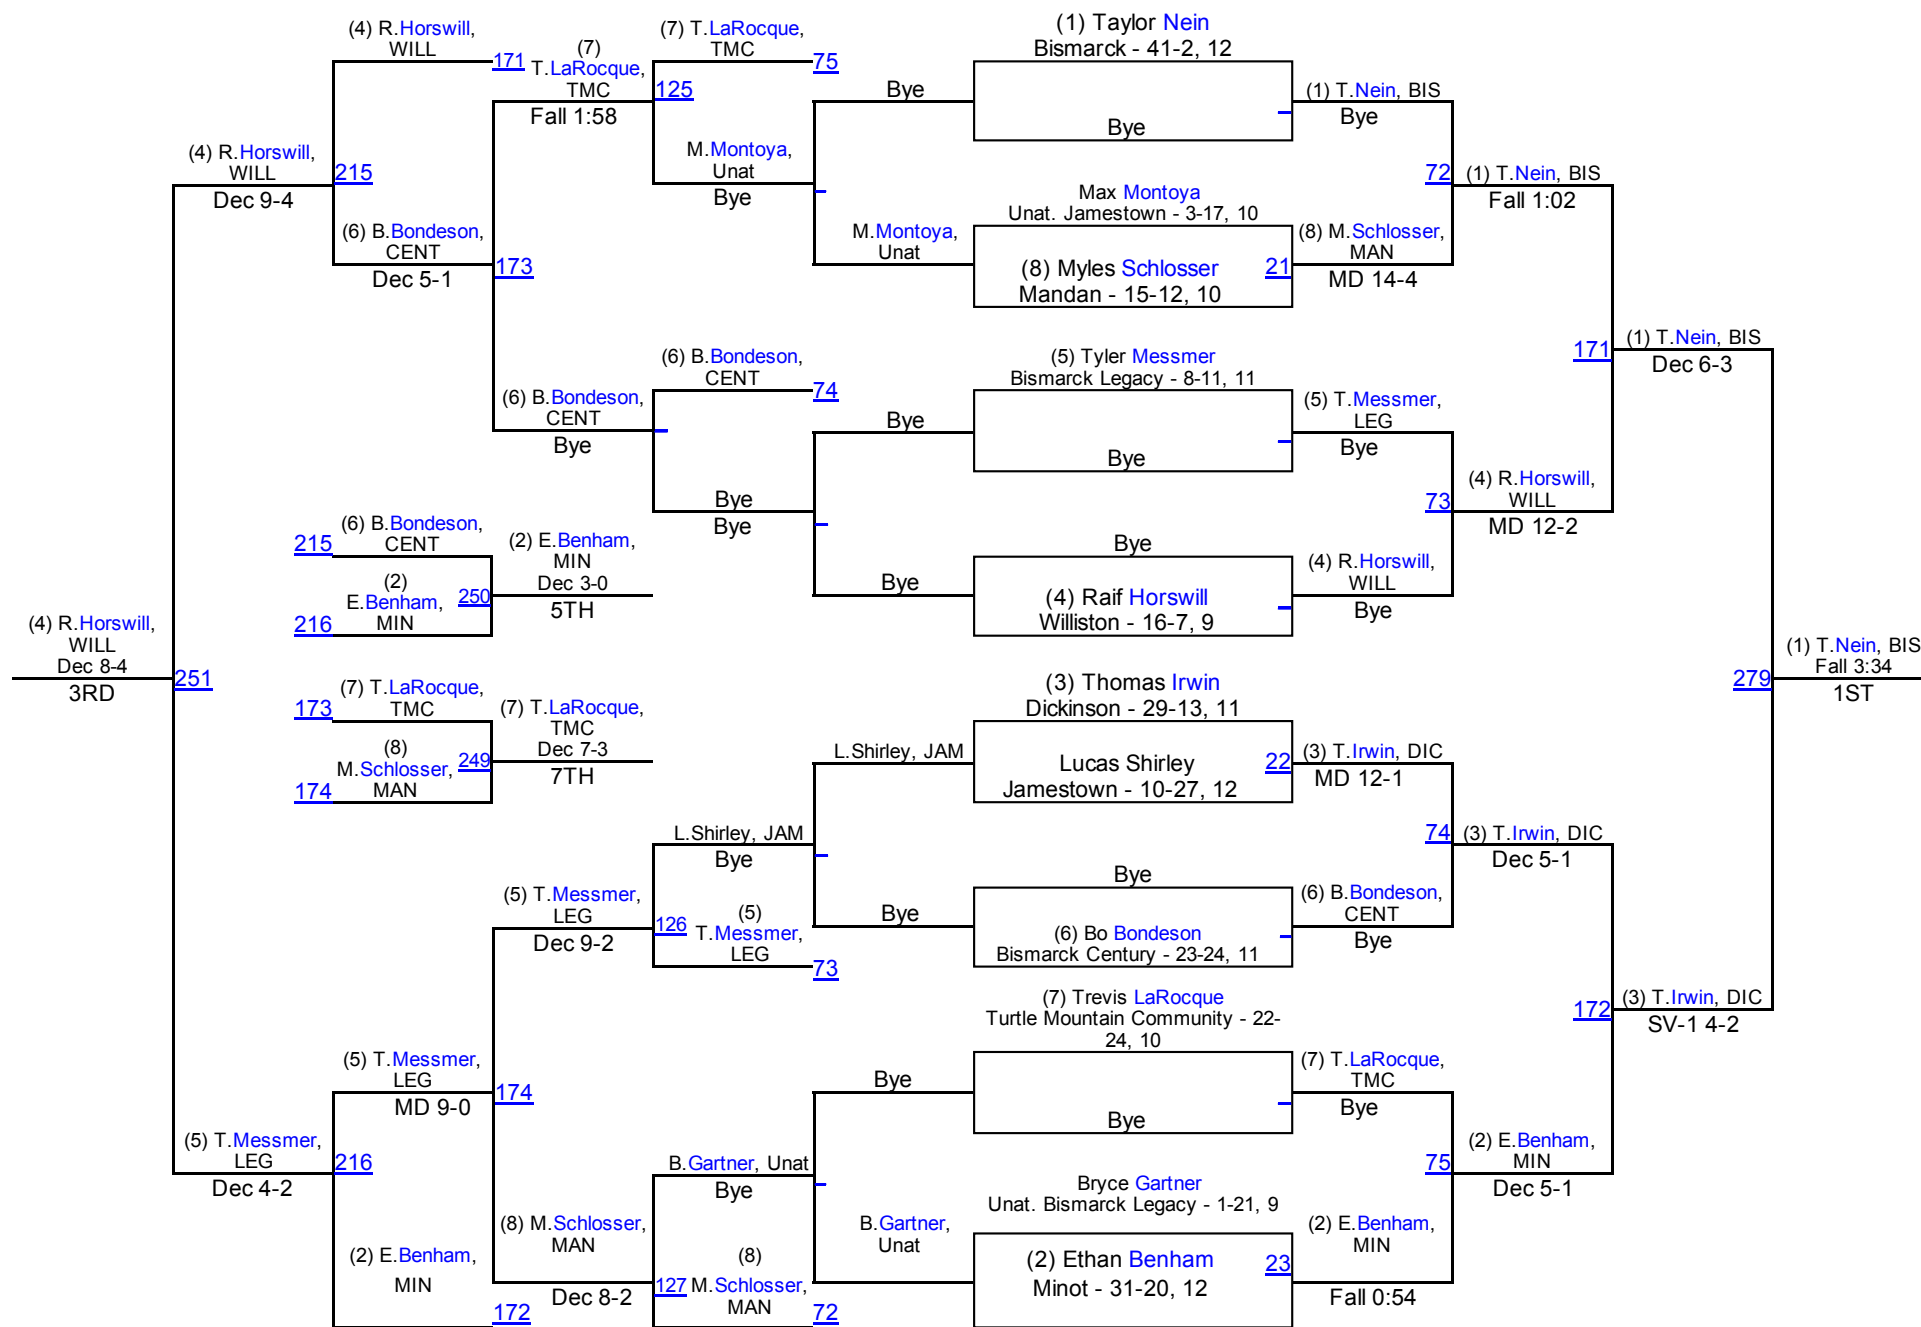

132

2016 ND Class A West Region

138

2016 ND Class A West Region

145

2016 ND Class A West Region

152

2016 ND Class A West Region