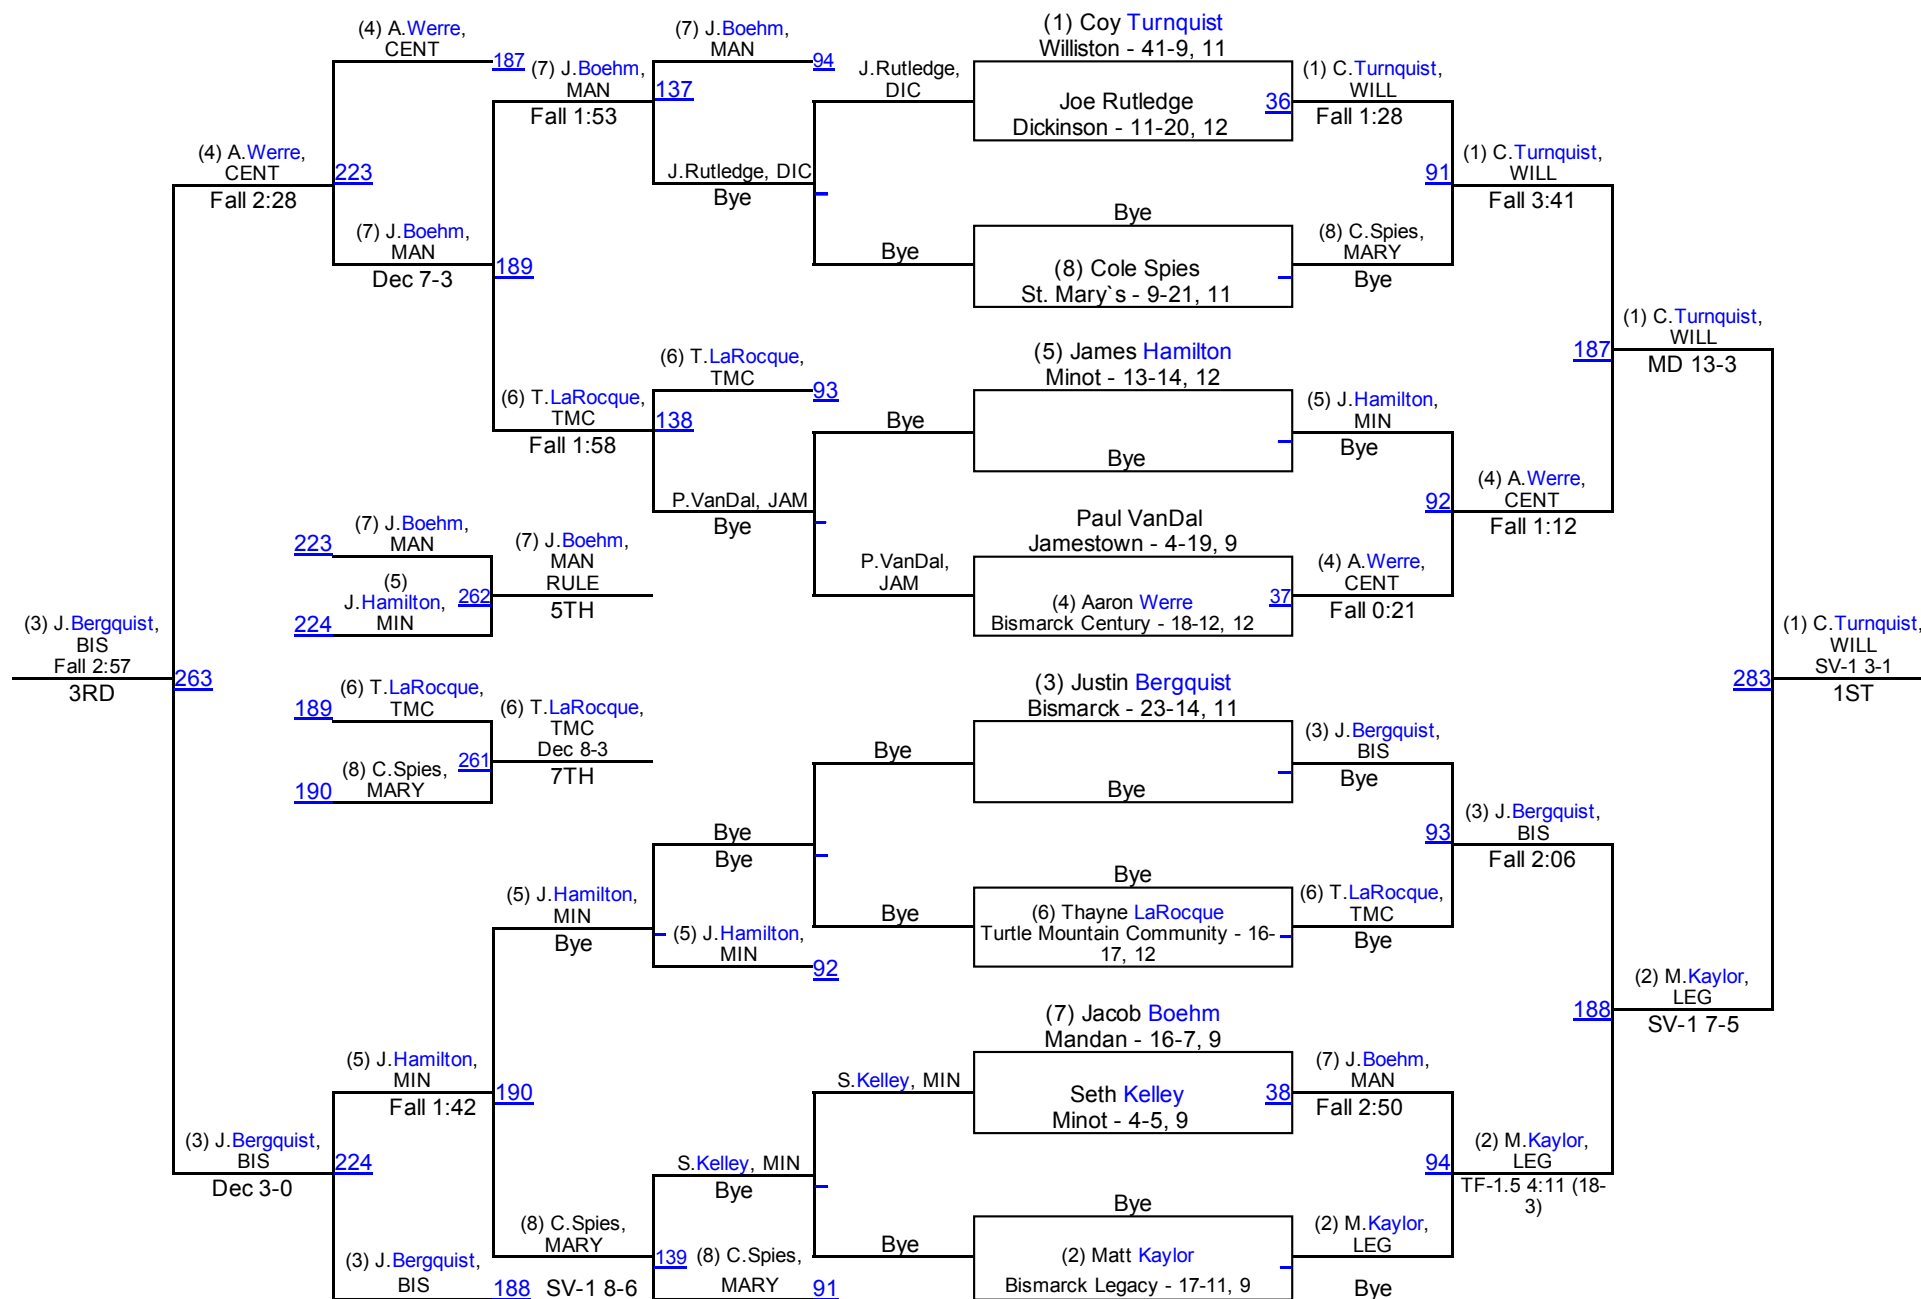

160

2016 ND Class A West Region

170

2016 ND Class A West Region

182

2016 ND Class A West Region

195

2016 ND Class A West Region