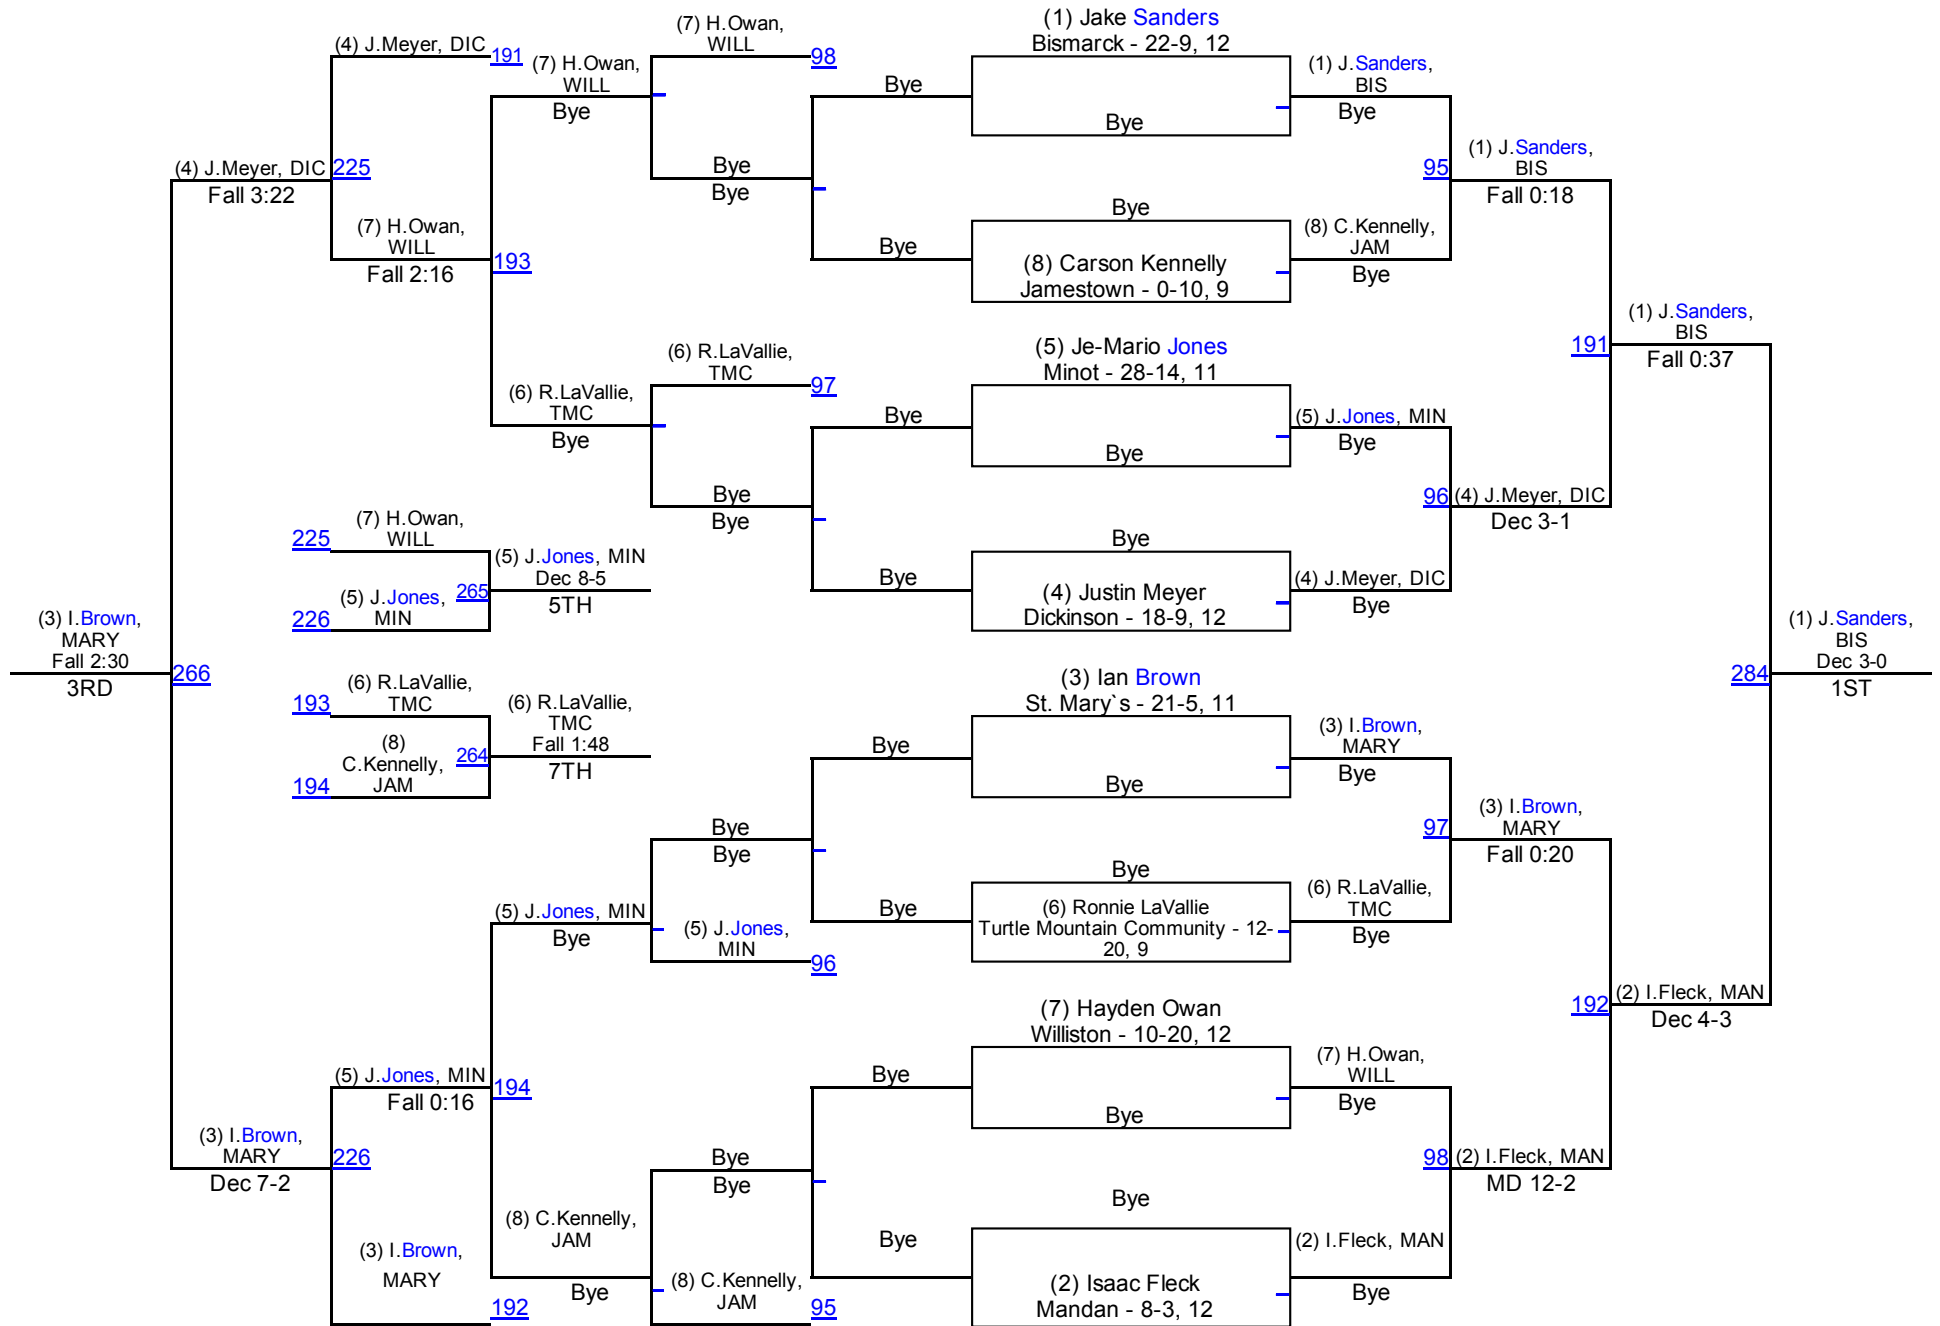

160

2016 ND Class A West Region

170

2016 ND Class A West Region

182

2016 ND Class A West Region

195

2016 ND Class A West Region